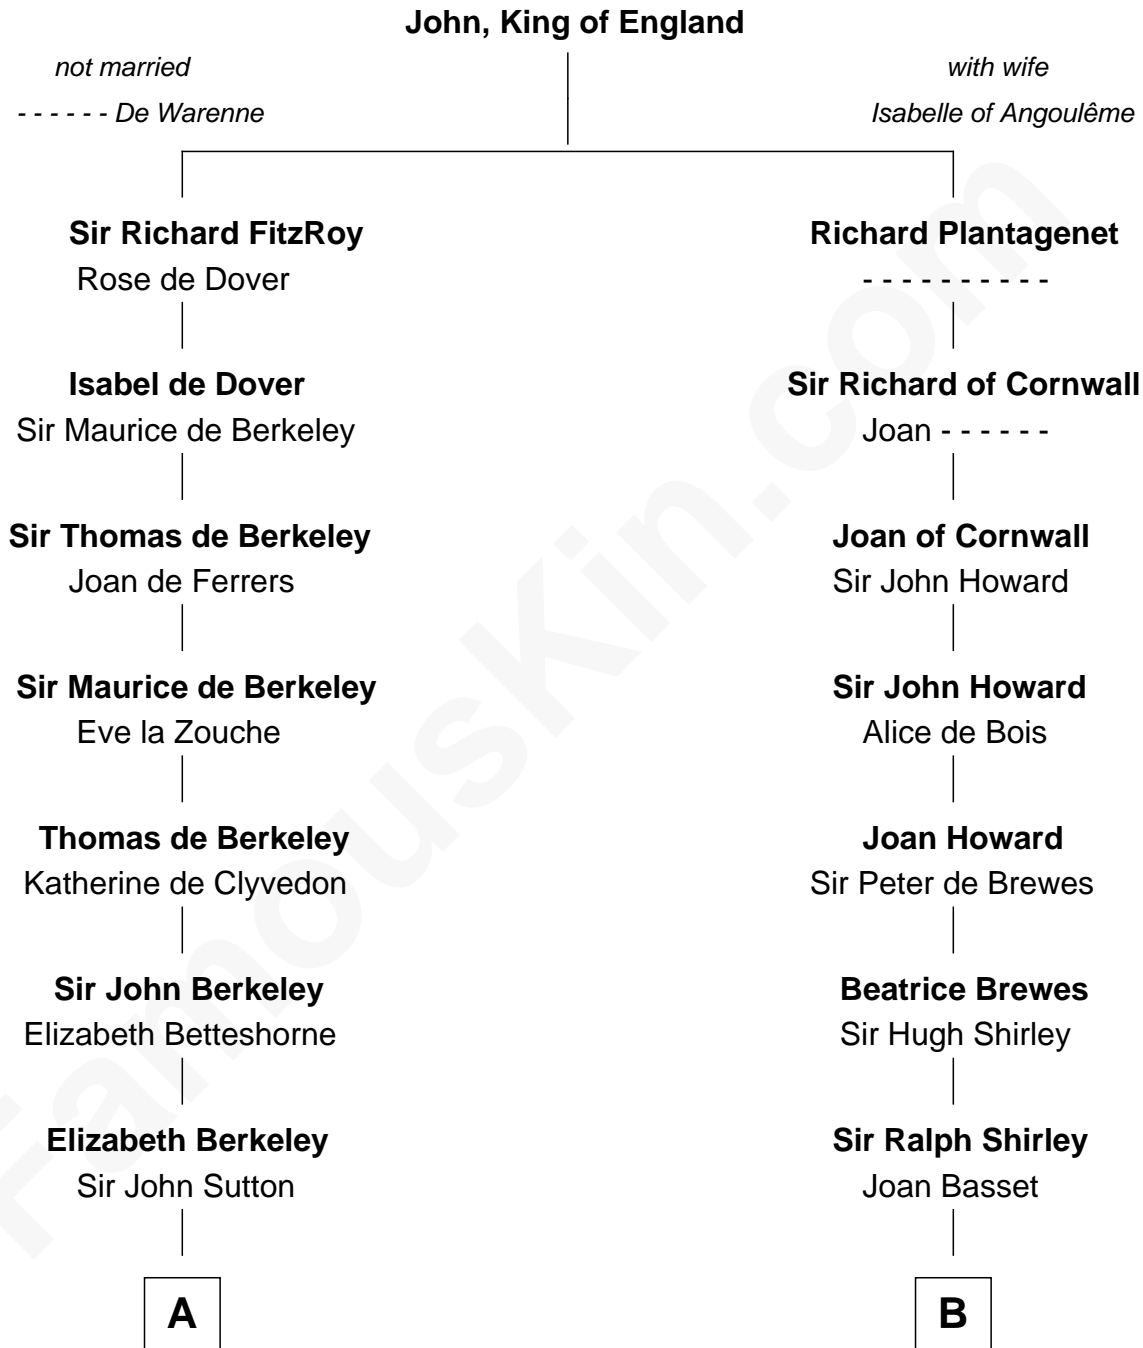

FamousKin.com Relationship Chart of

Dr. H. H. Holmes

Serial Killer aka "Devil in the White City"

20th cousin 1 time removed of

Eugene Foss

45th Governor of Massachusetts

C

Sarah Smith
Edward Scribner Mudgett

Samuel Mudgett
Mary Morrill

Scribner Mudgett
Nancy Prescott

Levi Horton Mudgett
Theodate Page Price

Dr. H. H. Holmes
Serial Killer Dr. H. H. Holmes

D

Susanna Hallett
Col. Heman Bangs

Amanda Bangs
Samuel Bartlett Foss

George Edmund Foss
Marcia Cordelia Noble

Eugene Foss
45th Governor of Massachusetts