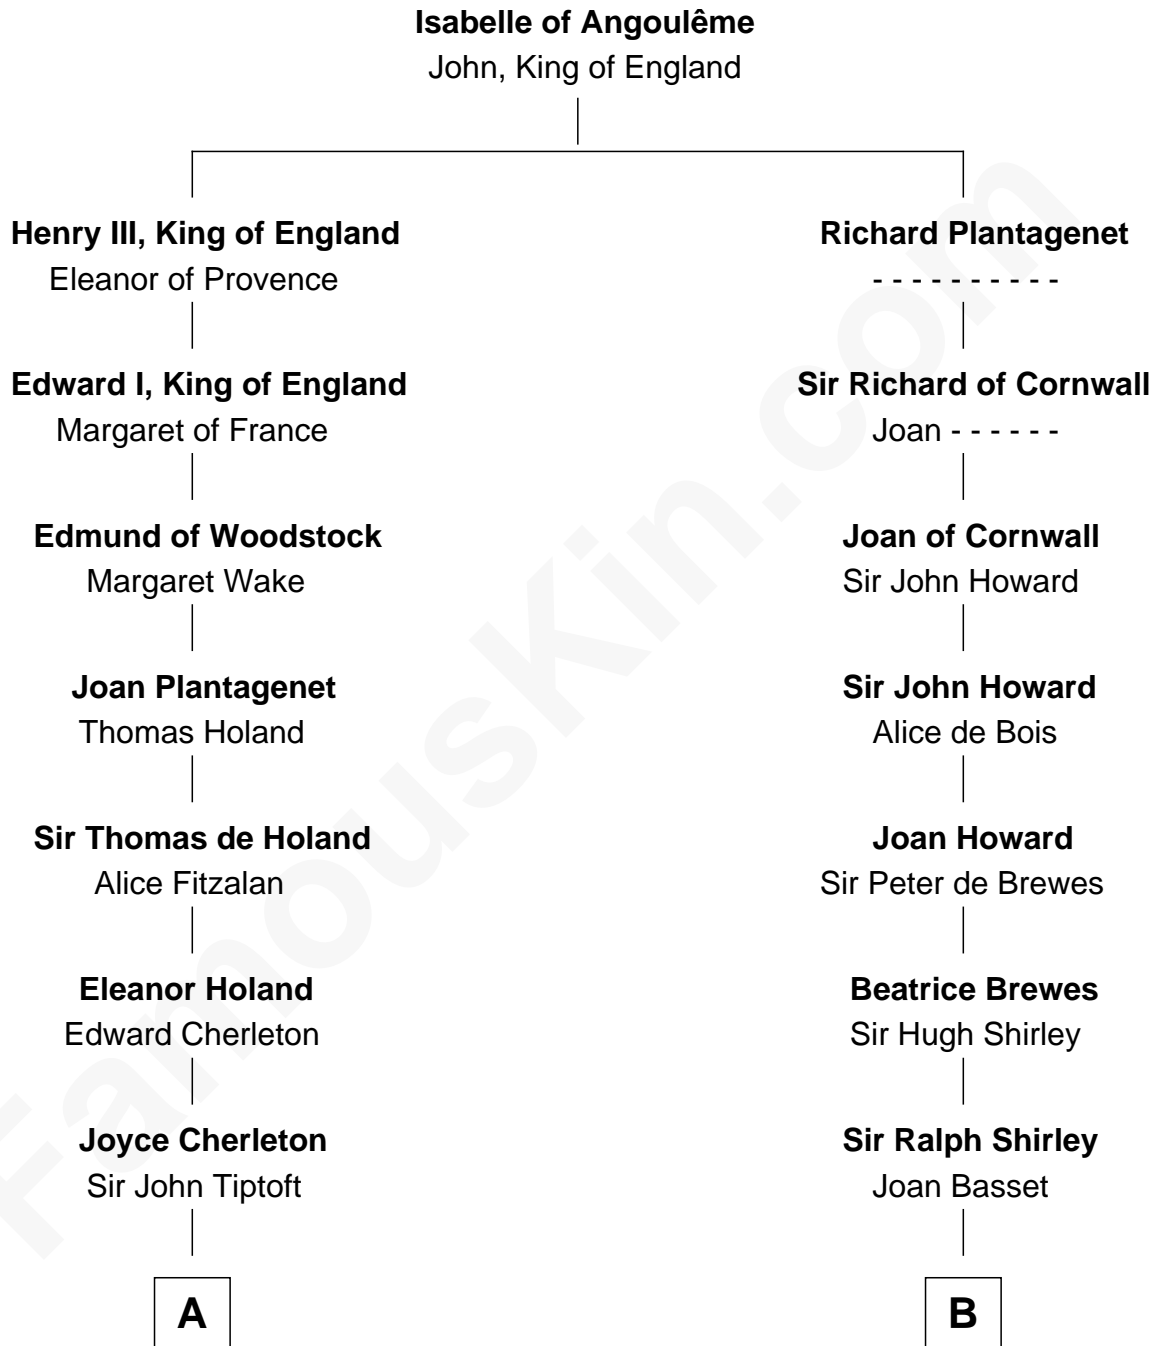

# FamousKin.com Relationship Chart of

**Dr. H. H. Holmes**

*Serial Killer aka "Devil in the White City"*

20th cousin 1 time removed of

**Eugene Foss**

*45th Governor of Massachusetts*

**C**

**Sarah Smith**  
Edward Scribner Mudgett

**Samuel Mudgett**  
Mary Morrill

**Scribner Mudgett**  
Nancy Prescott

**Levi Horton Mudgett**  
Theodate Page Price

**Dr. H. H. Holmes**  
*Serial Killer Dr. H. H. Holmes*

**D**

**Susanna Hallett**  
Col. Heman Bangs

**Amanda Bangs**  
Samuel Bartlett Foss

**George Edmund Foss**  
Marcia Cordelia Noble

**Eugene Foss**  
*45th Governor of Massachusetts*