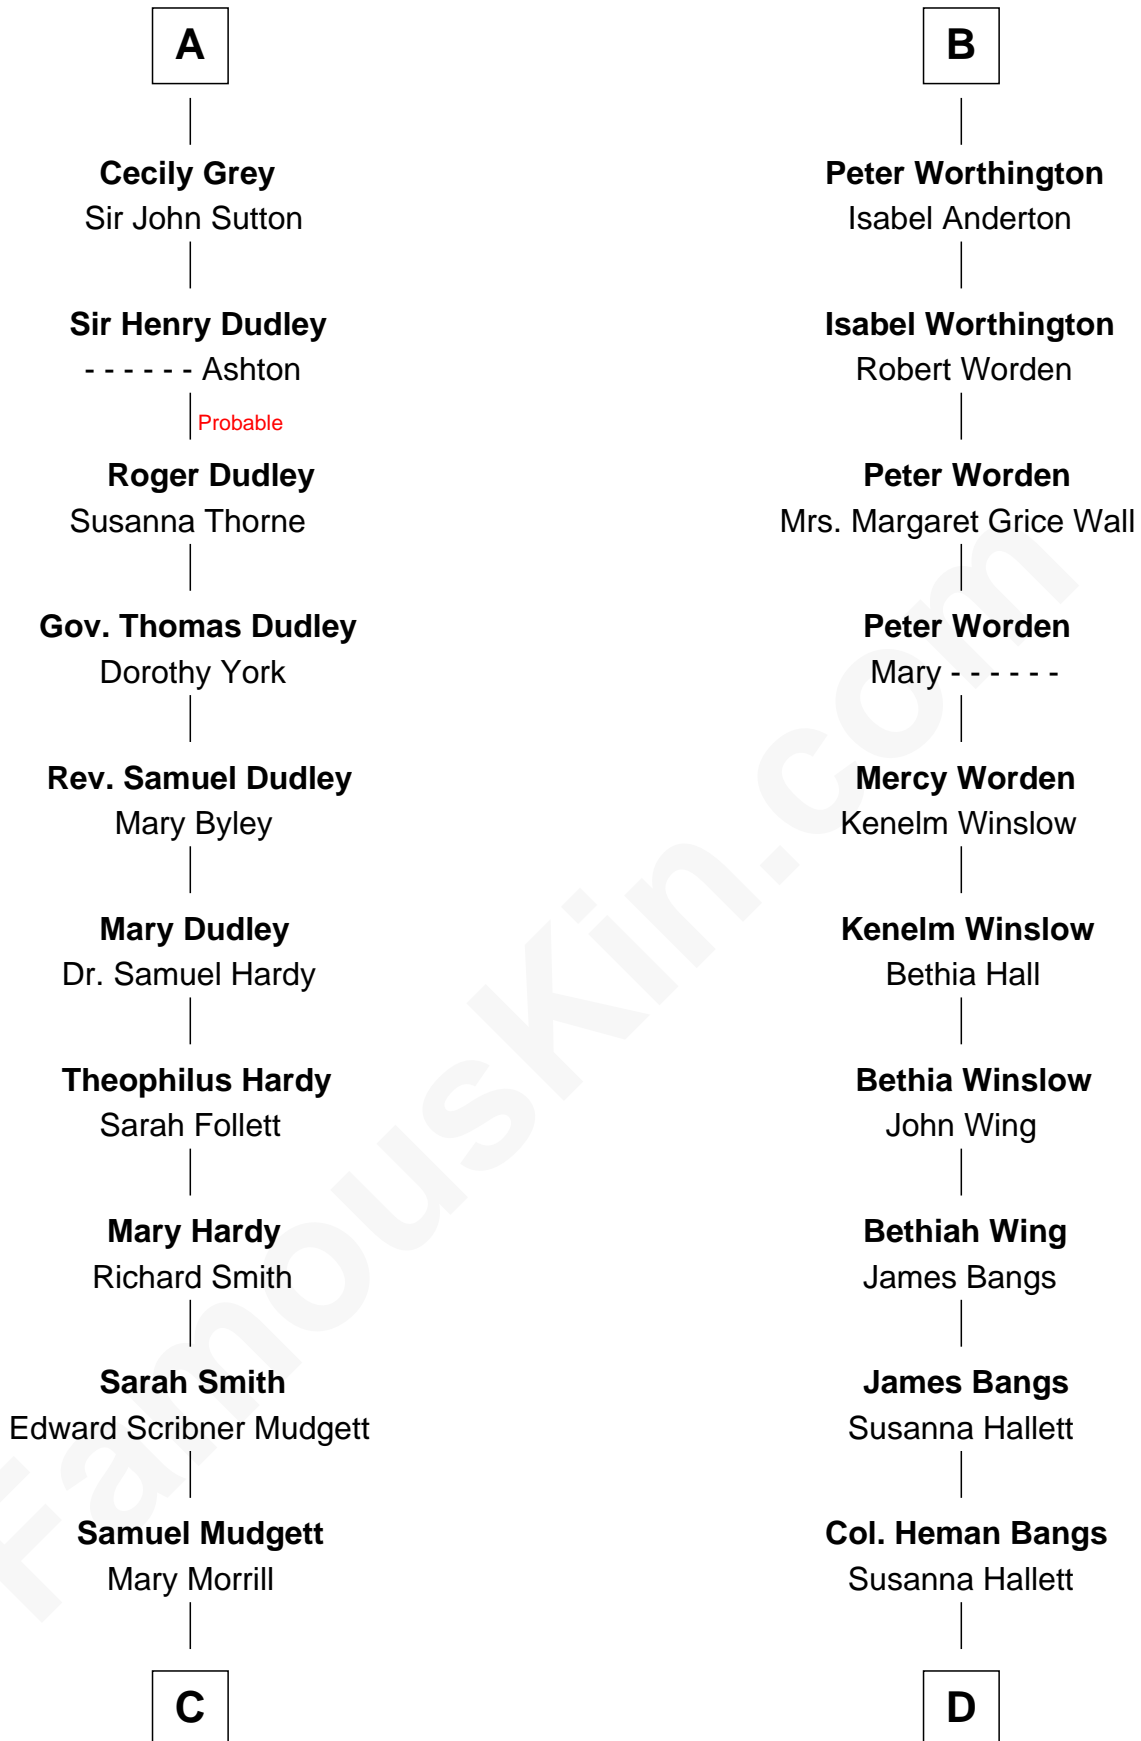

FamousKin.com Relationship Chart of

Dr. H. H. Holmes

Serial Killer aka "Devil in the White City"

19th cousin of

Eugene Foss

45th Governor of Massachusetts

C

Scribner Mudgett

Nancy Prescott

Levi Horton Mudgett

Theodate Page Price

Dr. H. H. Holmes

Serial Killer Dr. H. H. Holmes

D

Amanda Bangs

Samuel Bartlett Foss

George Edmund Foss

Marcia Cordelia Noble

Eugene Foss

45th Governor of Massachusetts

FamousKin.com