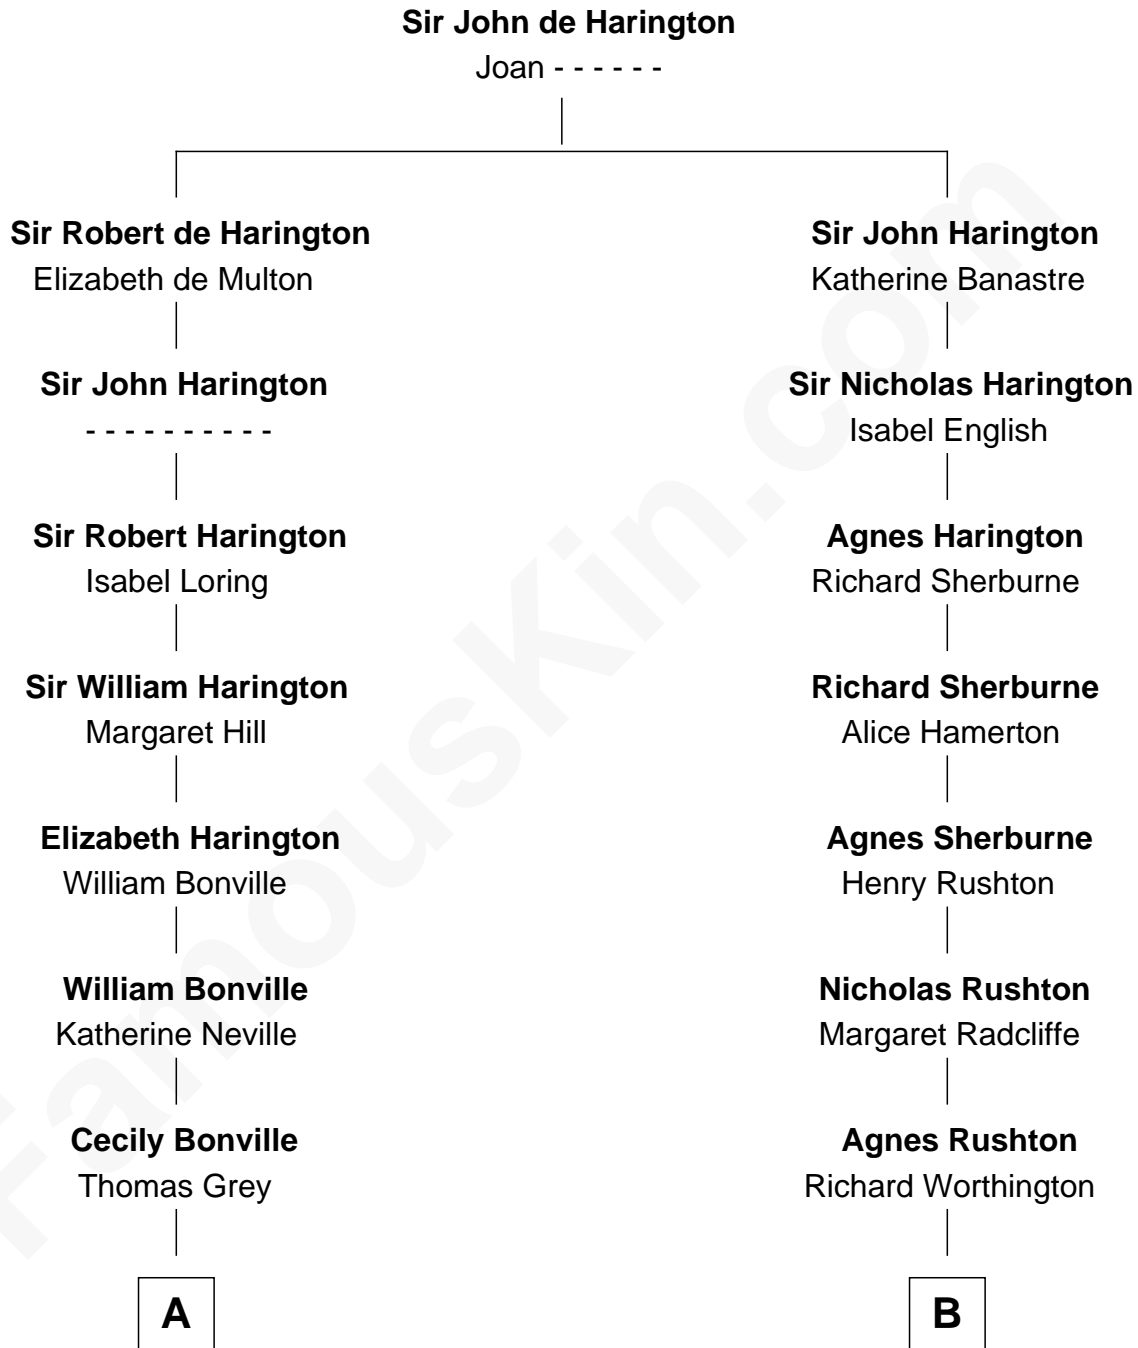

FamousKin.com Relationship Chart of

Dr. H. H. Holmes

Serial Killer aka "Devil in the White City"

19th cousin of

Eugene Foss

45th Governor of Massachusetts

C

Scribner Mudgett

Nancy Prescott

Levi Horton Mudgett

Theodate Page Price

Dr. H. H. Holmes

Serial Killer Dr. H. H. Holmes

D

Amanda Bangs

Samuel Bartlett Foss

George Edmund Foss

Marcia Cordelia Noble

Eugene Foss

45th Governor of Massachusetts

FamousKin.com