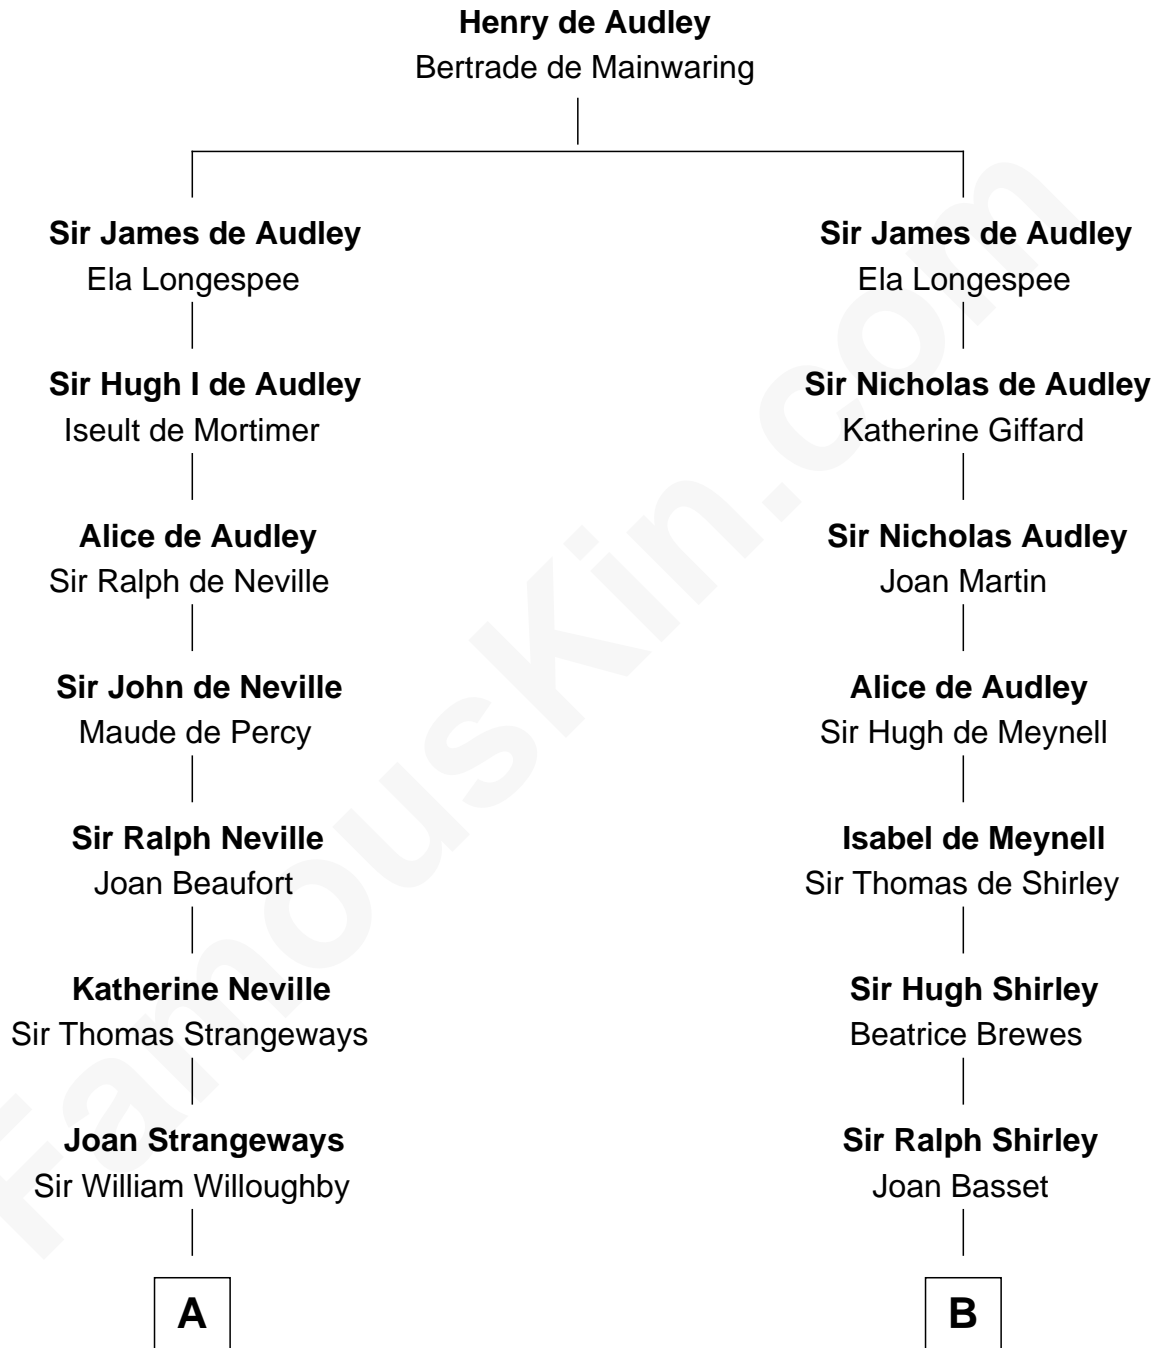

FamousKin.com Relationship Chart of

Dr. H. H. Holmes

Serial Killer aka "Devil in the White City"

20th cousin of

Eugene Foss

45th Governor of Massachusetts

C

Samuel Mudgett

Mary Morrill

Scribner Mudgett

Nancy Prescott

Levi Horton Mudgett

Theodate Page Price

Dr. H. H. Holmes

Serial Killer Dr. H. H. Holmes

D

Susanna Hallett

Col. Heman Bangs

Amanda Bangs

Samuel Bartlett Foss

George Edmund Foss

Marcia Cordelia Noble

Eugene Foss

45th Governor of Massachusetts