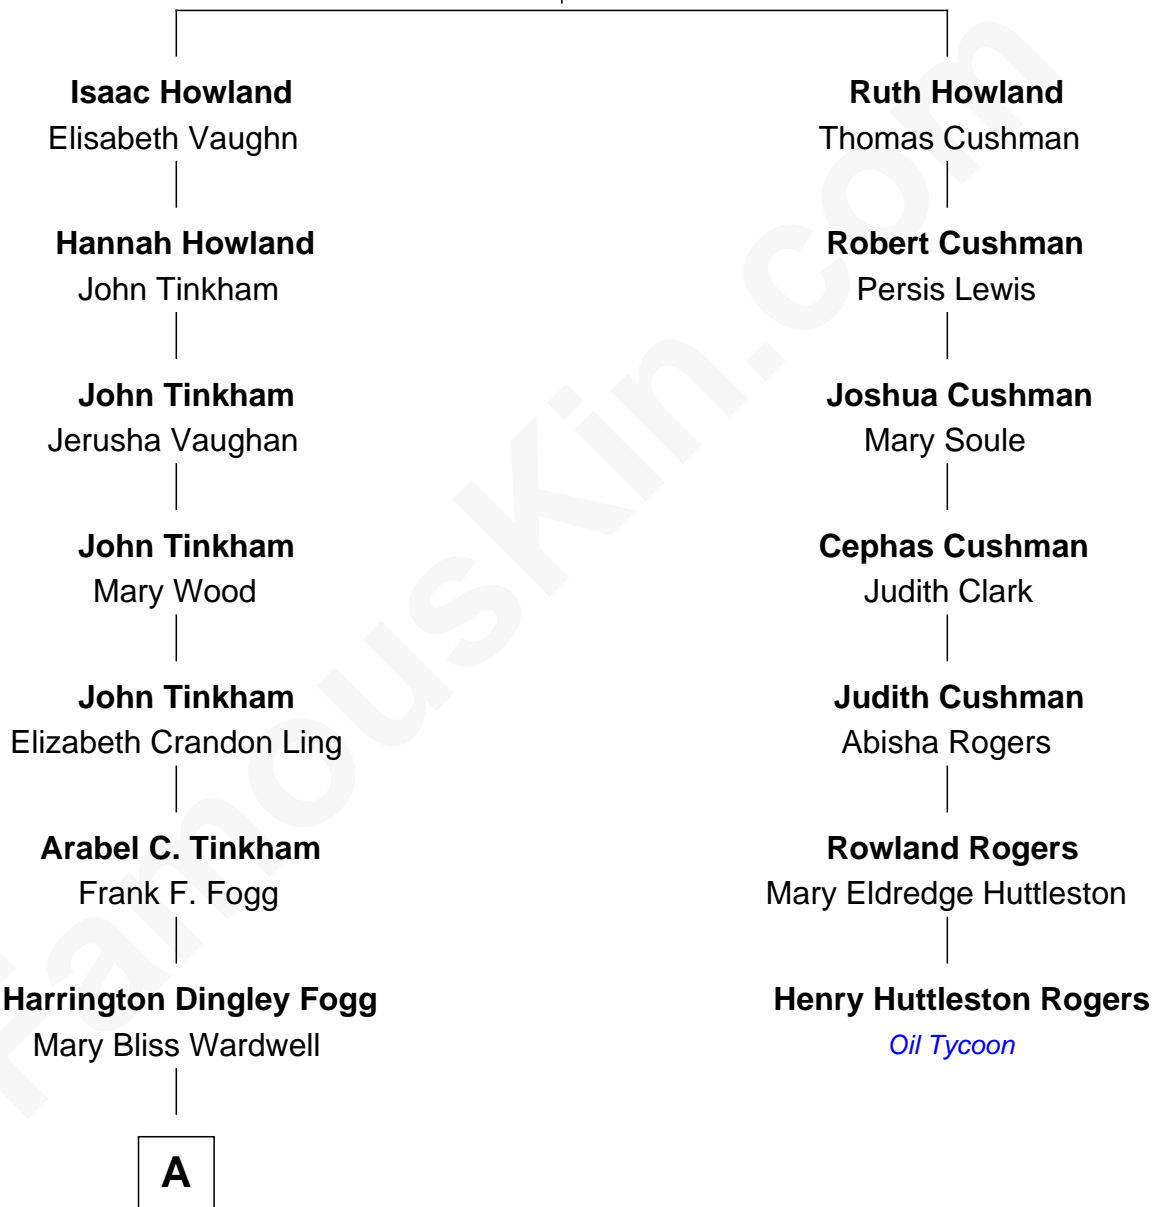

FamousKin.com Relationship Chart of

Scott Foley

TV, Stage and Movie Actor

6th cousin 3 times removed of

Henry Huttleston Rogers

Oil Tycoon

John Howland

Elizabeth Tilley