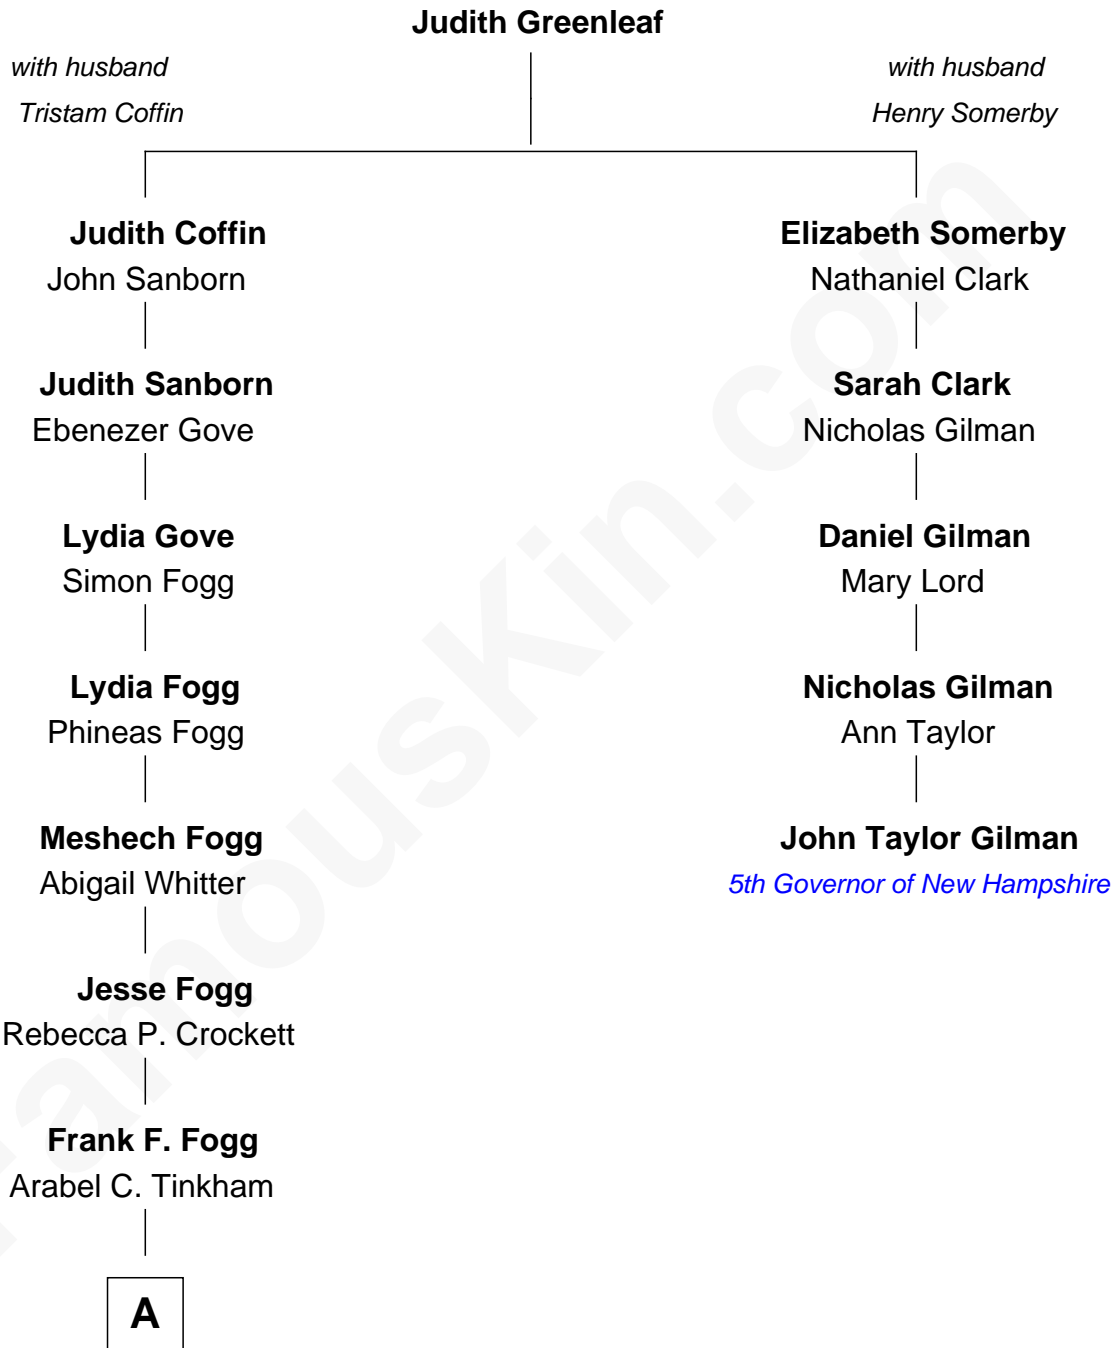

FamousKin.com

Relationship Chart of

Scott Foley

TV, Stage and Movie Actor

4th cousin 6 times removed of

John Taylor Gilman

5th Governor of New Hampshire

FamousKin.com