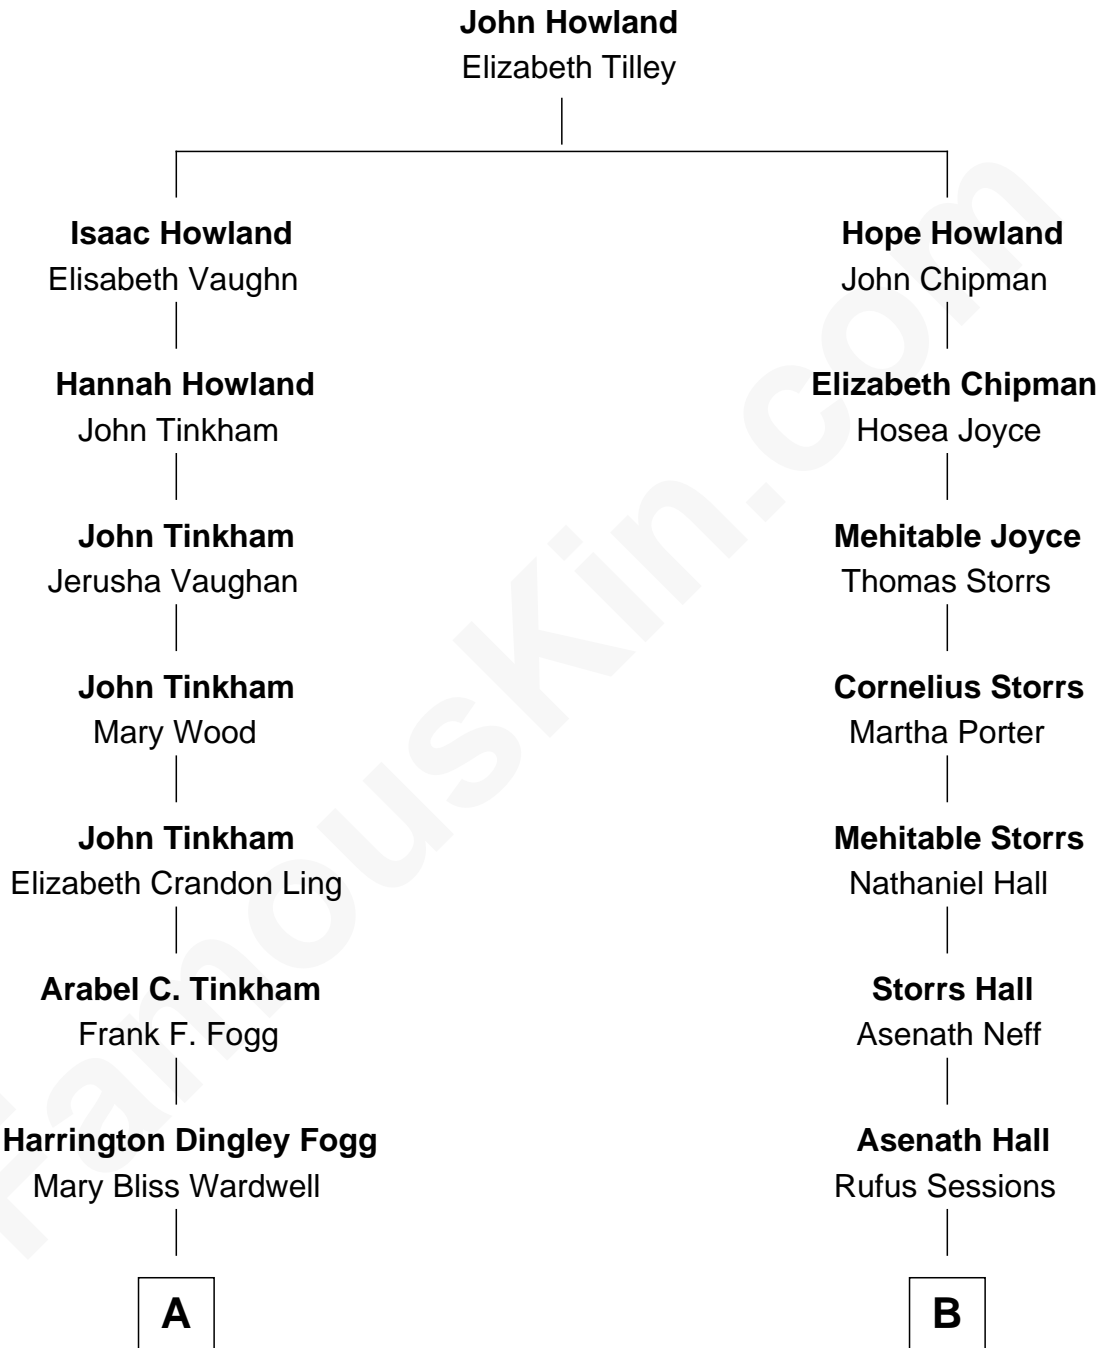

FamousKin.com

Relationship Chart of

Scott Foley

TV, Stage and Movie Actor

8th cousin 1 time removed of

Henry Howard Sessions

Railroad Car Inventor

FamousKin.com