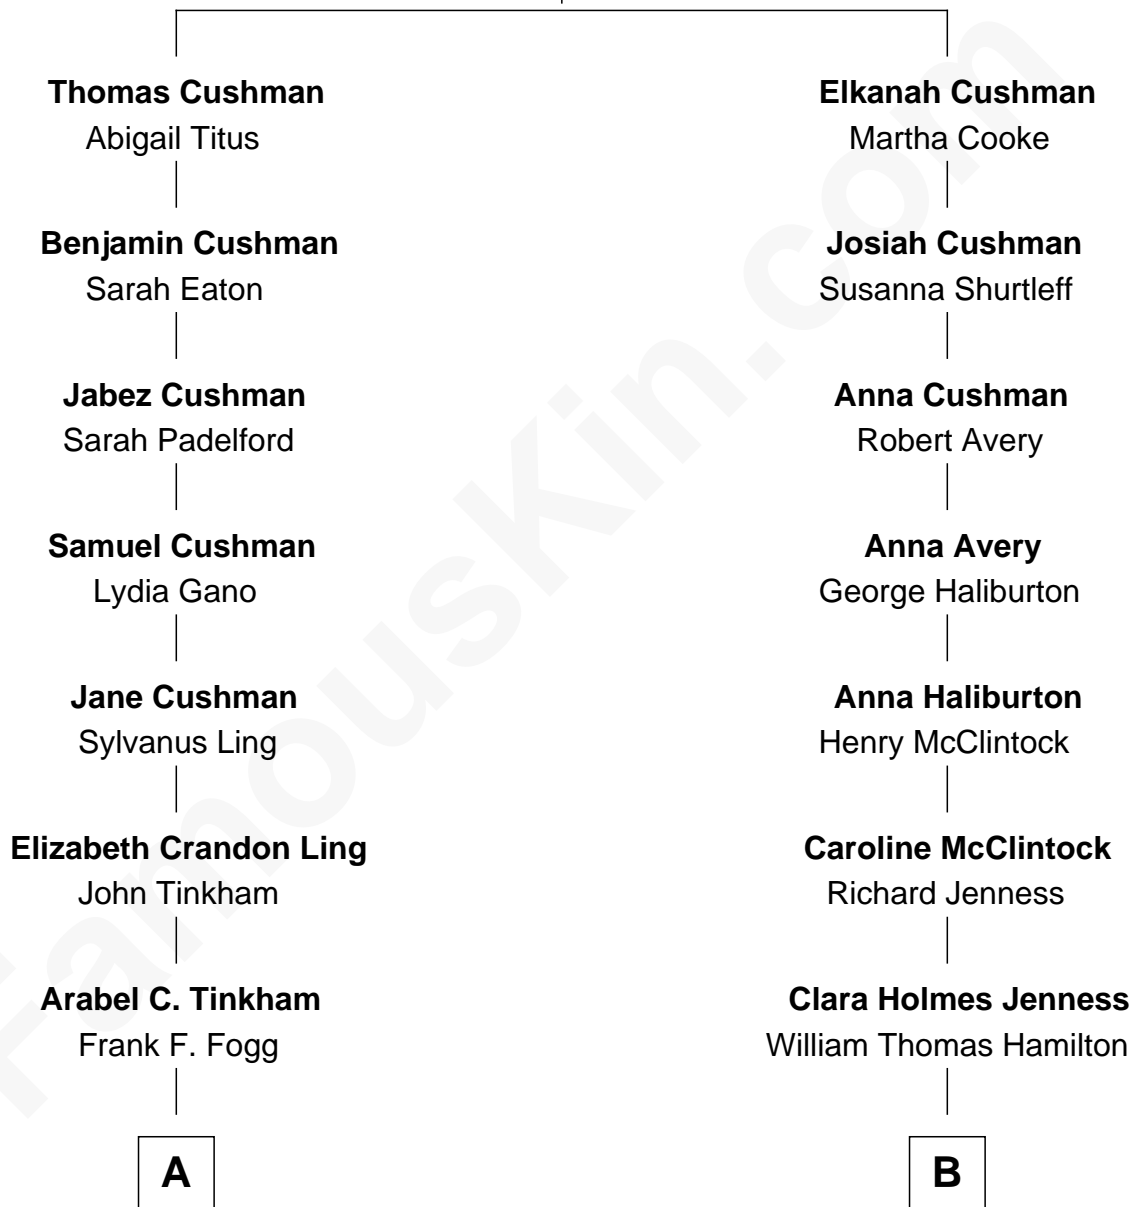

FamousKin.com Relationship Chart of

Scott Foley

TV, Stage and Movie Actor

8th cousin 2 times removed of

Clare Eames

Silent Movie Actress

Thomas Cushman

Mary Allerton

FamousKin.com