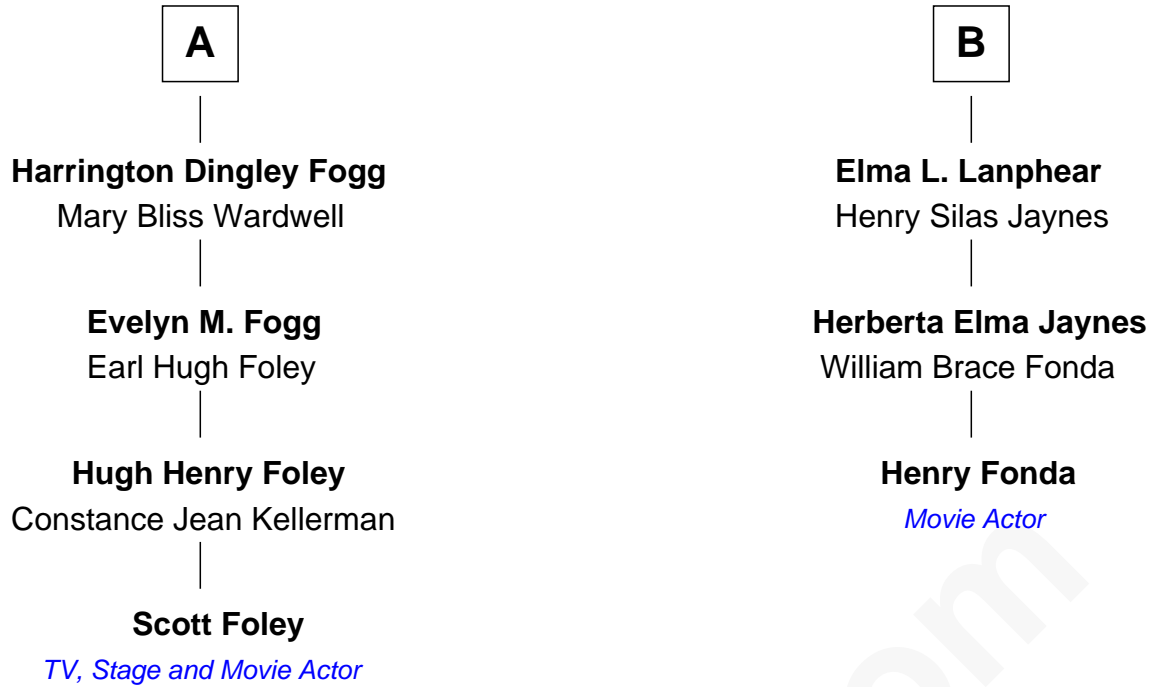

# FamousKin.com Relationship Chart of

**Scott Foley**

*TV, Stage and Movie Actor*

9th cousin 1 time removed of

**Henry Fonda**

*Movie Actor*

**John Jenny**

Sarah Cary

**Abigail Jenny**

Henry Wood

**Abial Wood**

Abijah Bowen

**Jerusha Wood**

John Vaughan

**Jerusha Vaughan**

John Tinkham

Thomas Pope

**Susanna Pope**

Jacob Mitchell

**Thomas Mitchell**

Elizabeth Kingman

**Seth Mitchell**

Anne Latham

**Rotheus Mitchell**

Hepzibah Hayward

**Marcus Hayward Mitchell**

Lois Noyes

**Marie Louise Mitchell**

Allan Lanphear

**B**

FamousKin.com