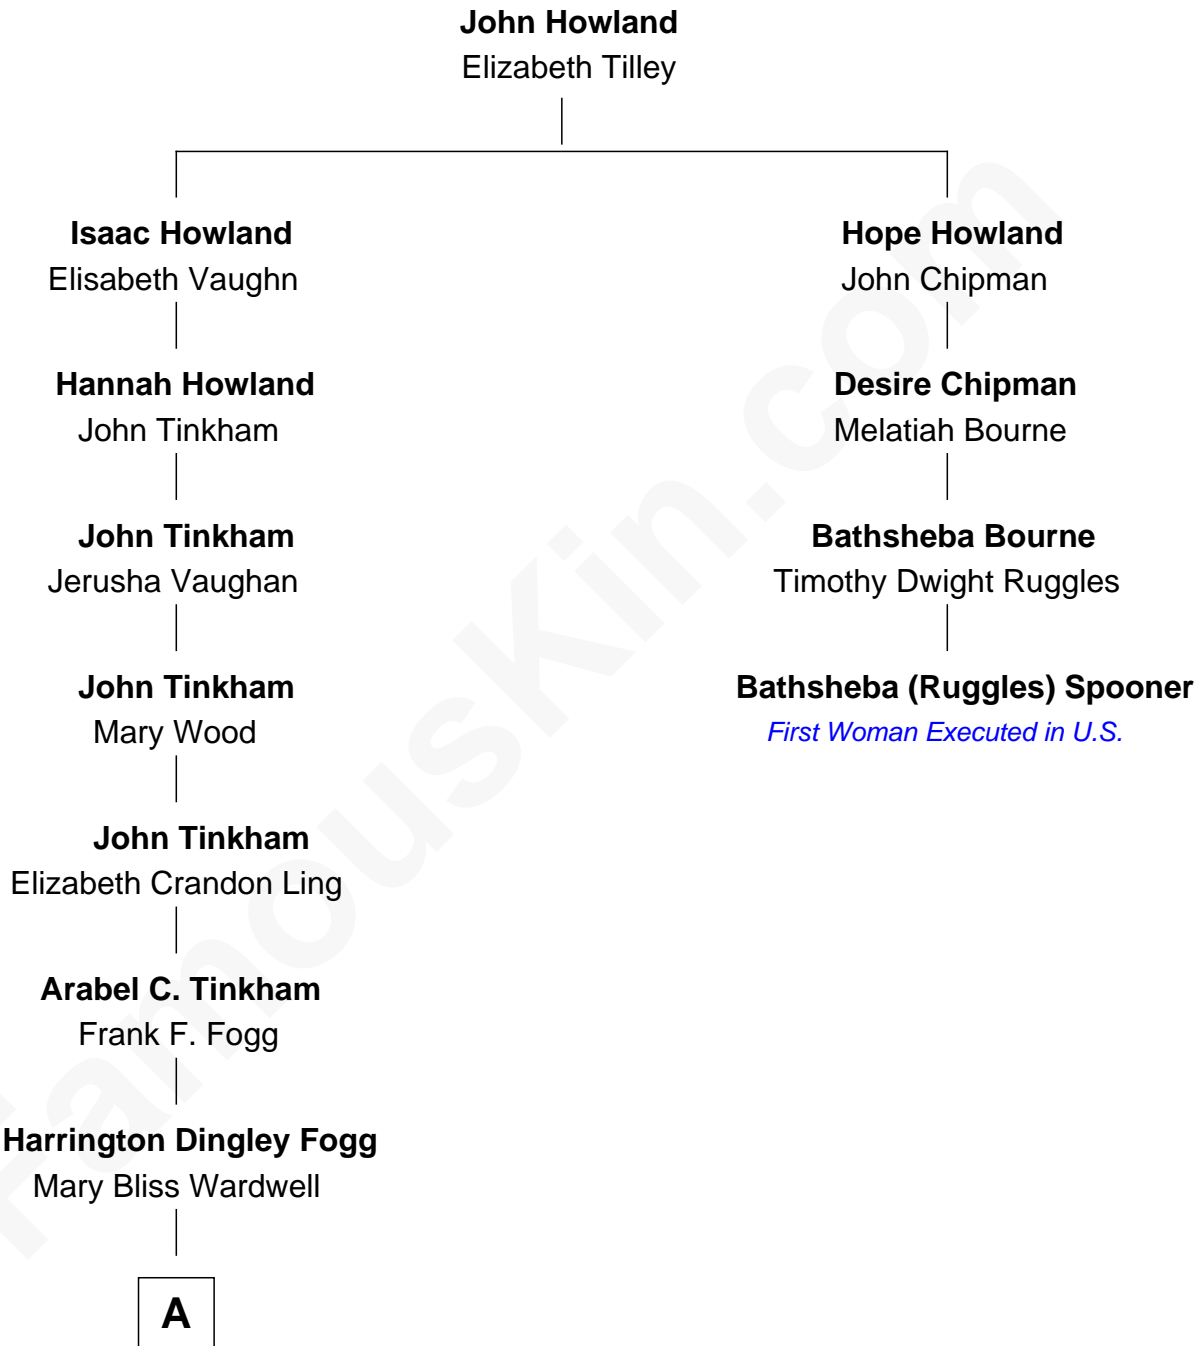

FamousKin.com

Relationship Chart of

Scott Foley

TV, Stage and Movie Actor

3rd cousin 6 times removed of

Bathsheba (Ruggles) Spooner

First woman executed for murder in U.S. by non-British government

A