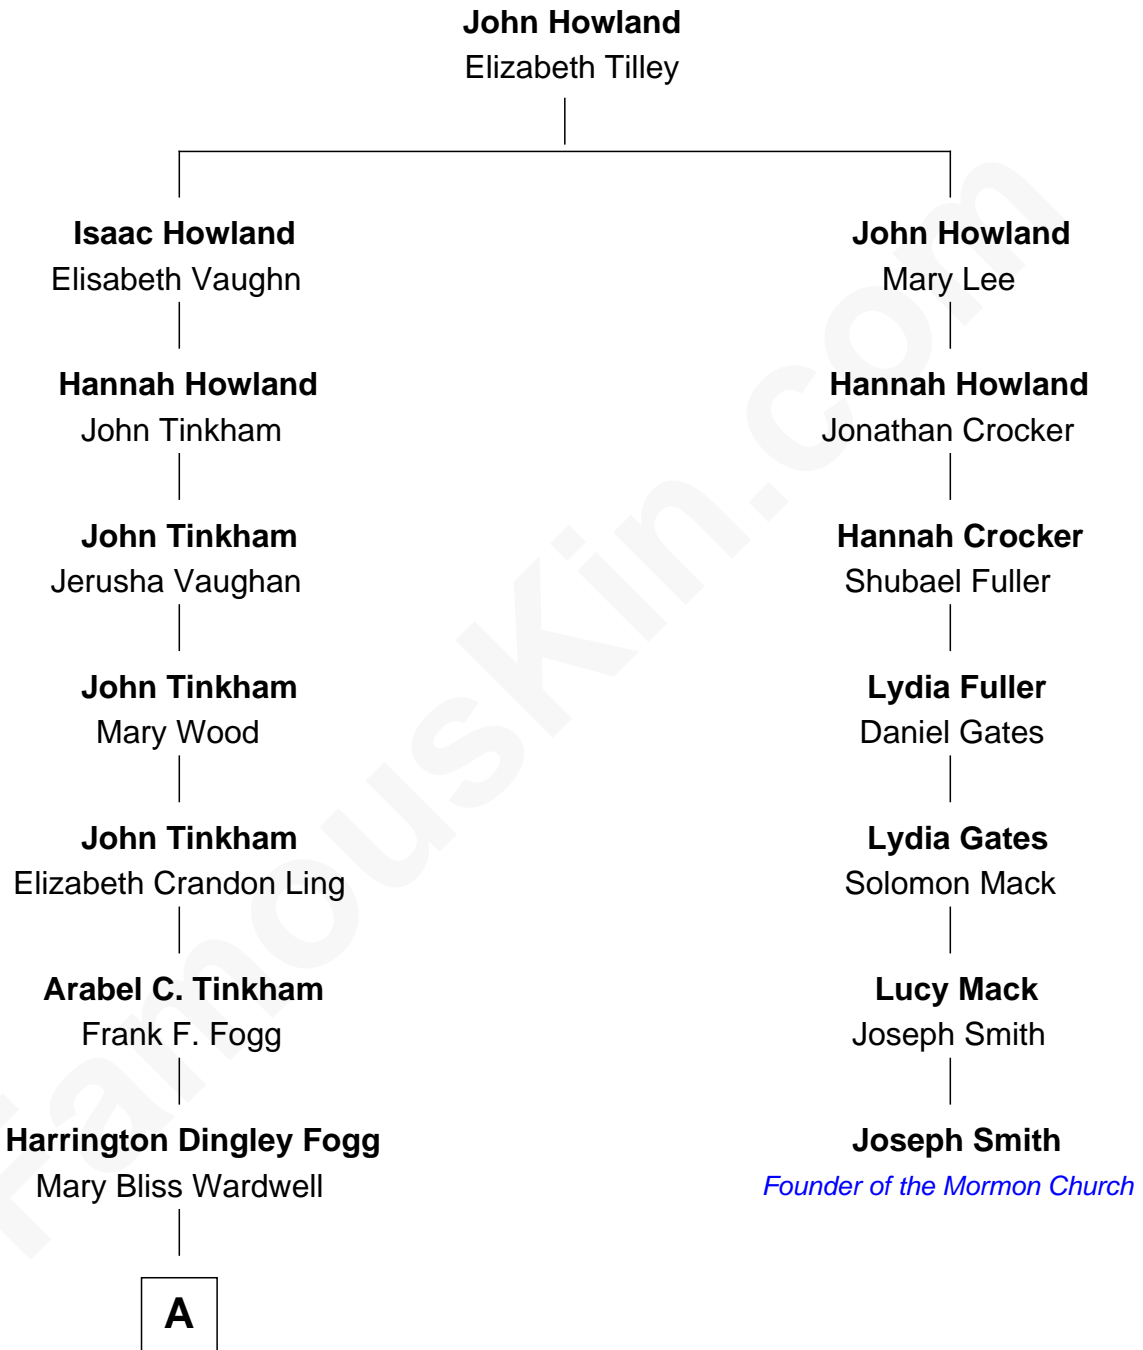

FamousKin.com

Relationship Chart of

Scott Foley

TV, Stage and Movie Actor

6th cousin 3 times removed of

Joseph Smith

Founder of the Mormon Church

A