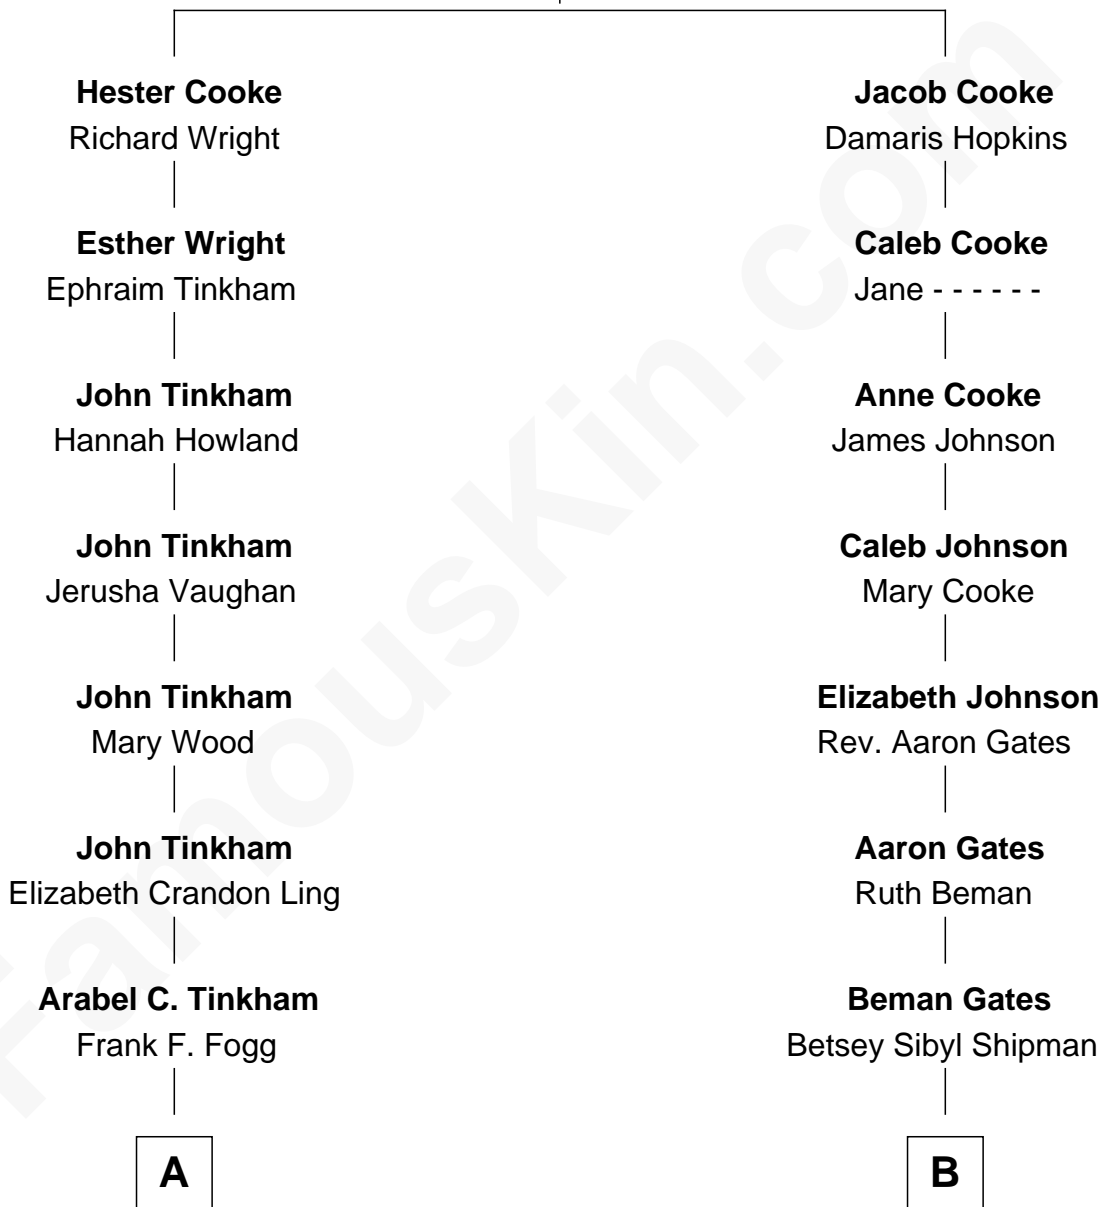

# FamousKin.com Relationship Chart of

**Scott Foley**

*TV, Stage and Movie Actor*

8th cousin 2 times removed of

**Charles Dawes**

*30th U.S. Vice-President*

**Francis Cooke**  
Hester le Mahieu

FamousKin.com