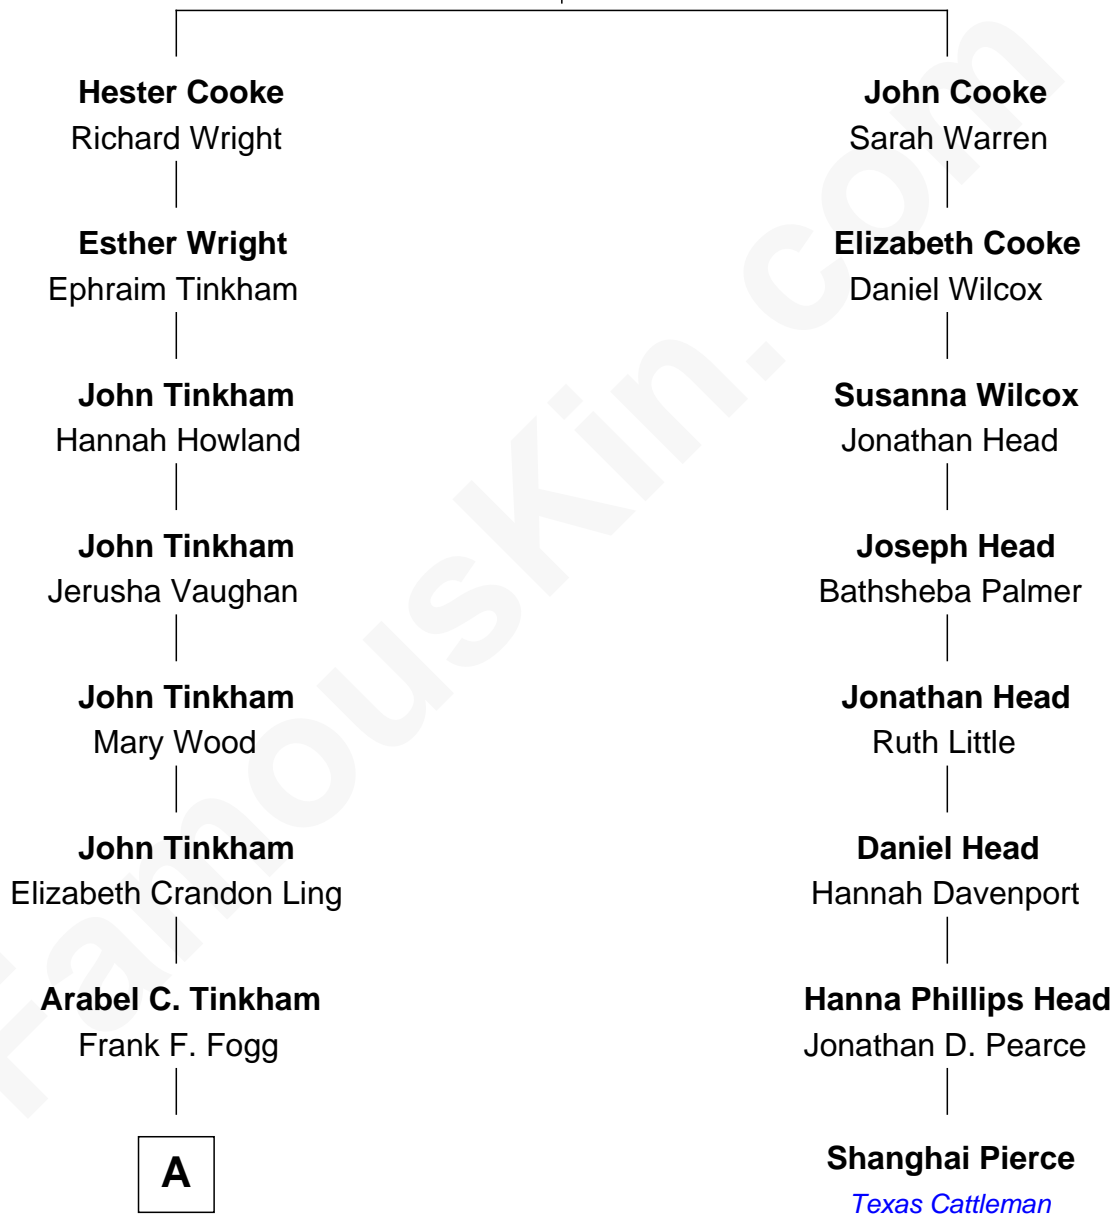

FamousKin.com Relationship Chart of

Scott Foley

TV, Stage and Movie Actor

7th cousin 3 times removed of

Shanghai Pierce

Texas Cattleman

Francis Cooke
Hester le Mahieu

FamousKin.com