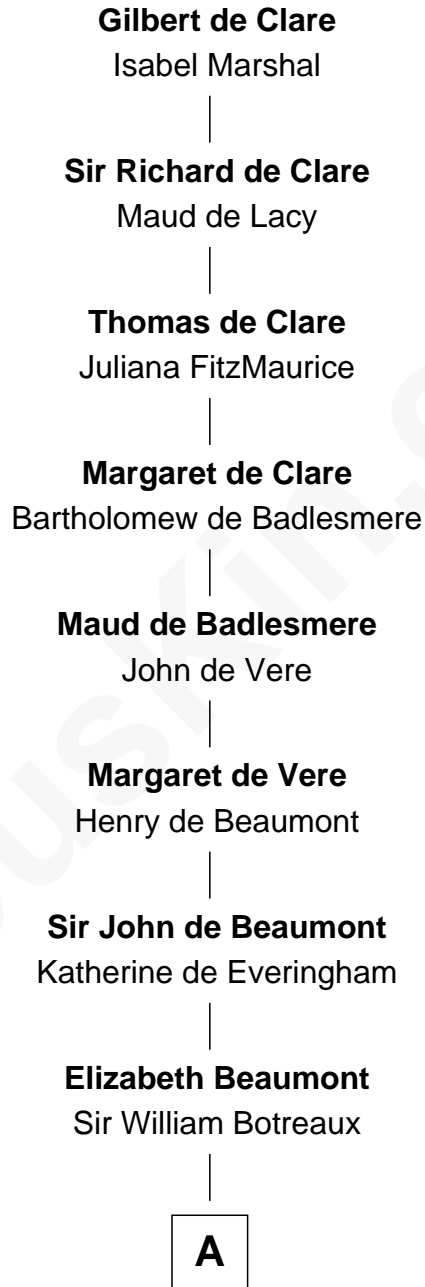

FamousKin.com Relationship Chart of

Scott Foley

TV, Stage and Movie Actor

24th Great-grandson of

Gilbert de Clare

Magna Carta Surety

A

Margaret Botreaux
Sir Robert Hungerford

Eleanor Hungerford
Sir John White

Robert White
Margaret Gainsford

Anne White
Nicholas Tichborne

Dorothy Tichborne
John Samborne

Richard Samborne
Anne Milborne

Richard Samborne
Ann Bachiler

John Sanborn
Mary Tuck