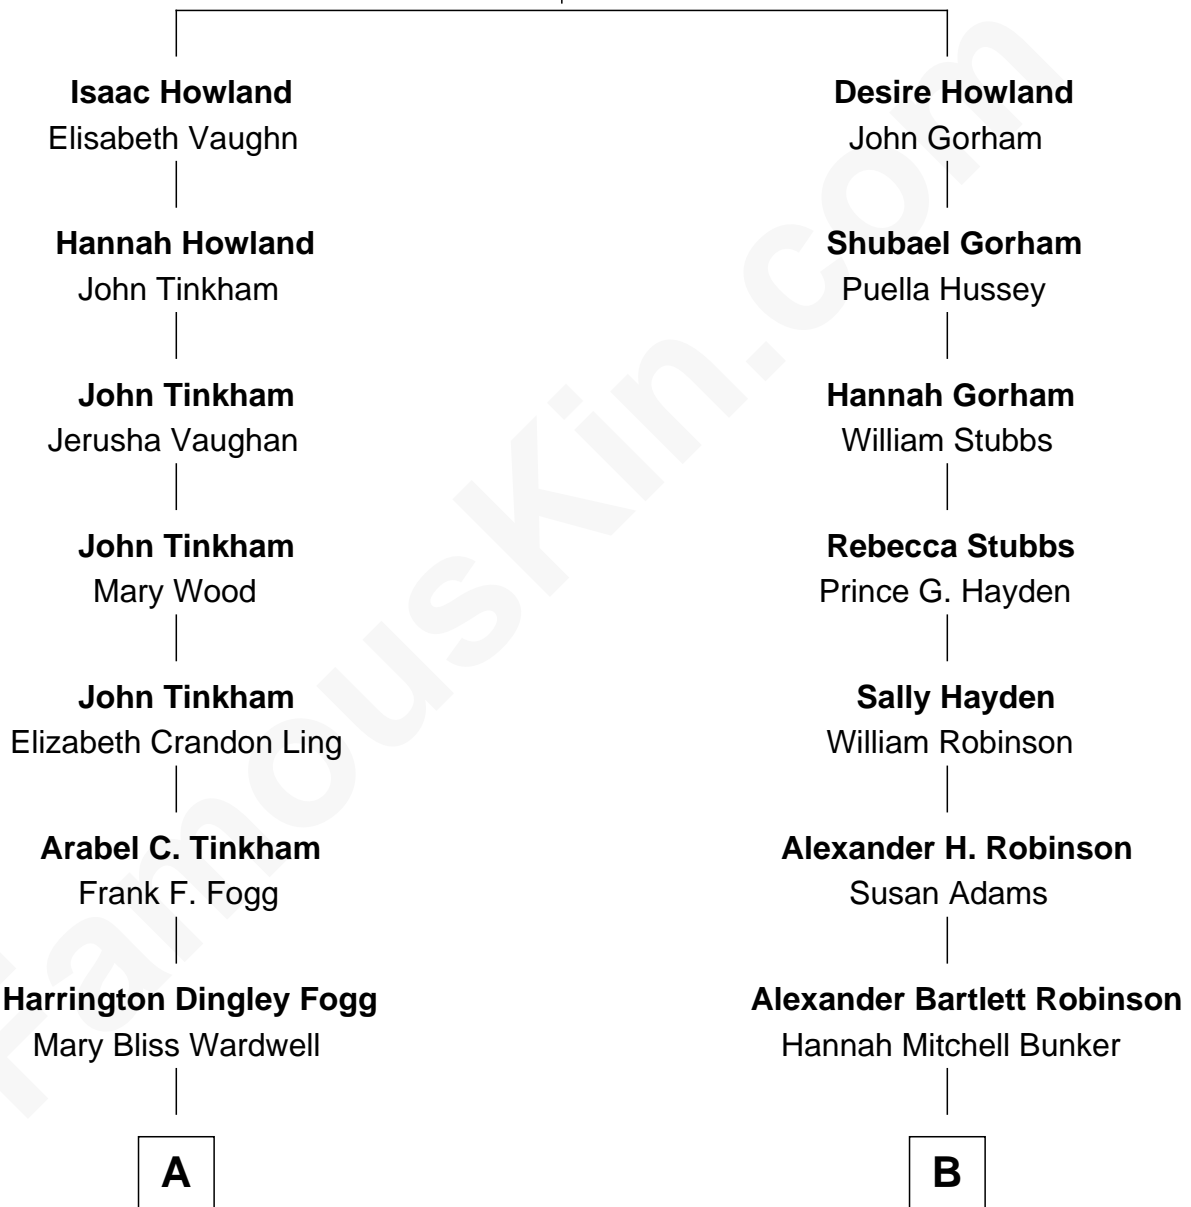

FamousKin.com Relationship Chart of

Scott Foley

TV, Stage and Movie Actor

9th cousin 1 time removed of

John Lithgow

Stage, TV, and Movie Actor

John Howland

Elizabeth Tilley