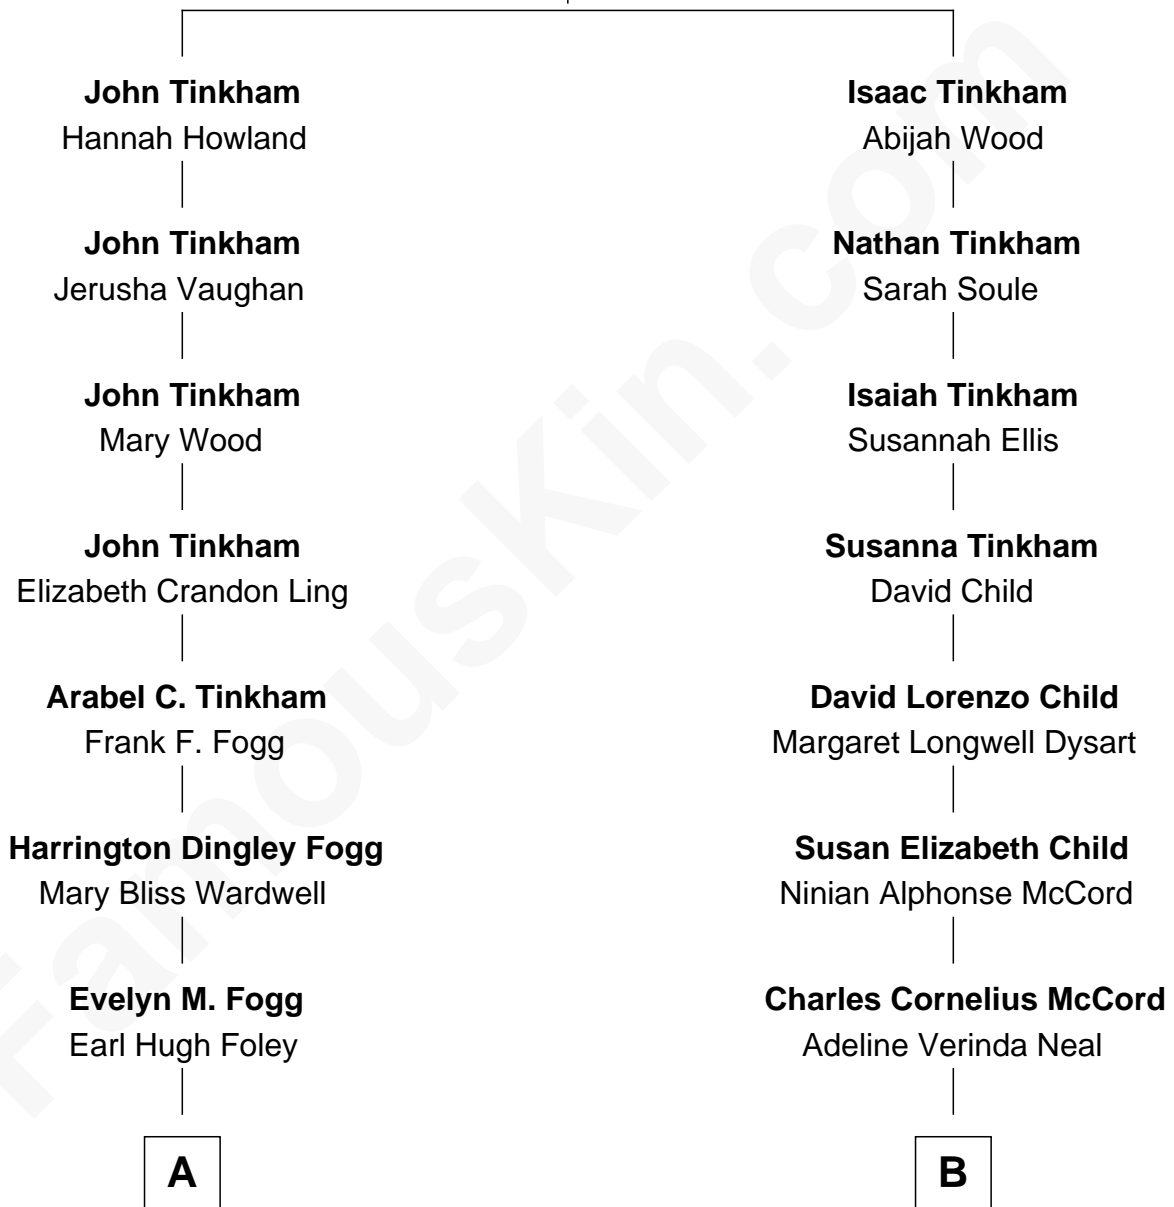

FamousKin.com

Relationship Chart of

Scott Foley

TV, Stage and Movie Actor

8th cousin of

Dick Van Dyke

TV Actor - "The Dick Van Dyke Show"

Ephraim Tinkham

Esther Wright

A

Hugh Henry Foley
Constance Jean Kellerman

Scott Foley
TV, Stage and Movie Actor

B

Hazel Victoria McCord
Loren Wayne Van Dyke

Dick Van Dyke
TV Actor - "The Dick Van Dyke Show"

FamousKin.com