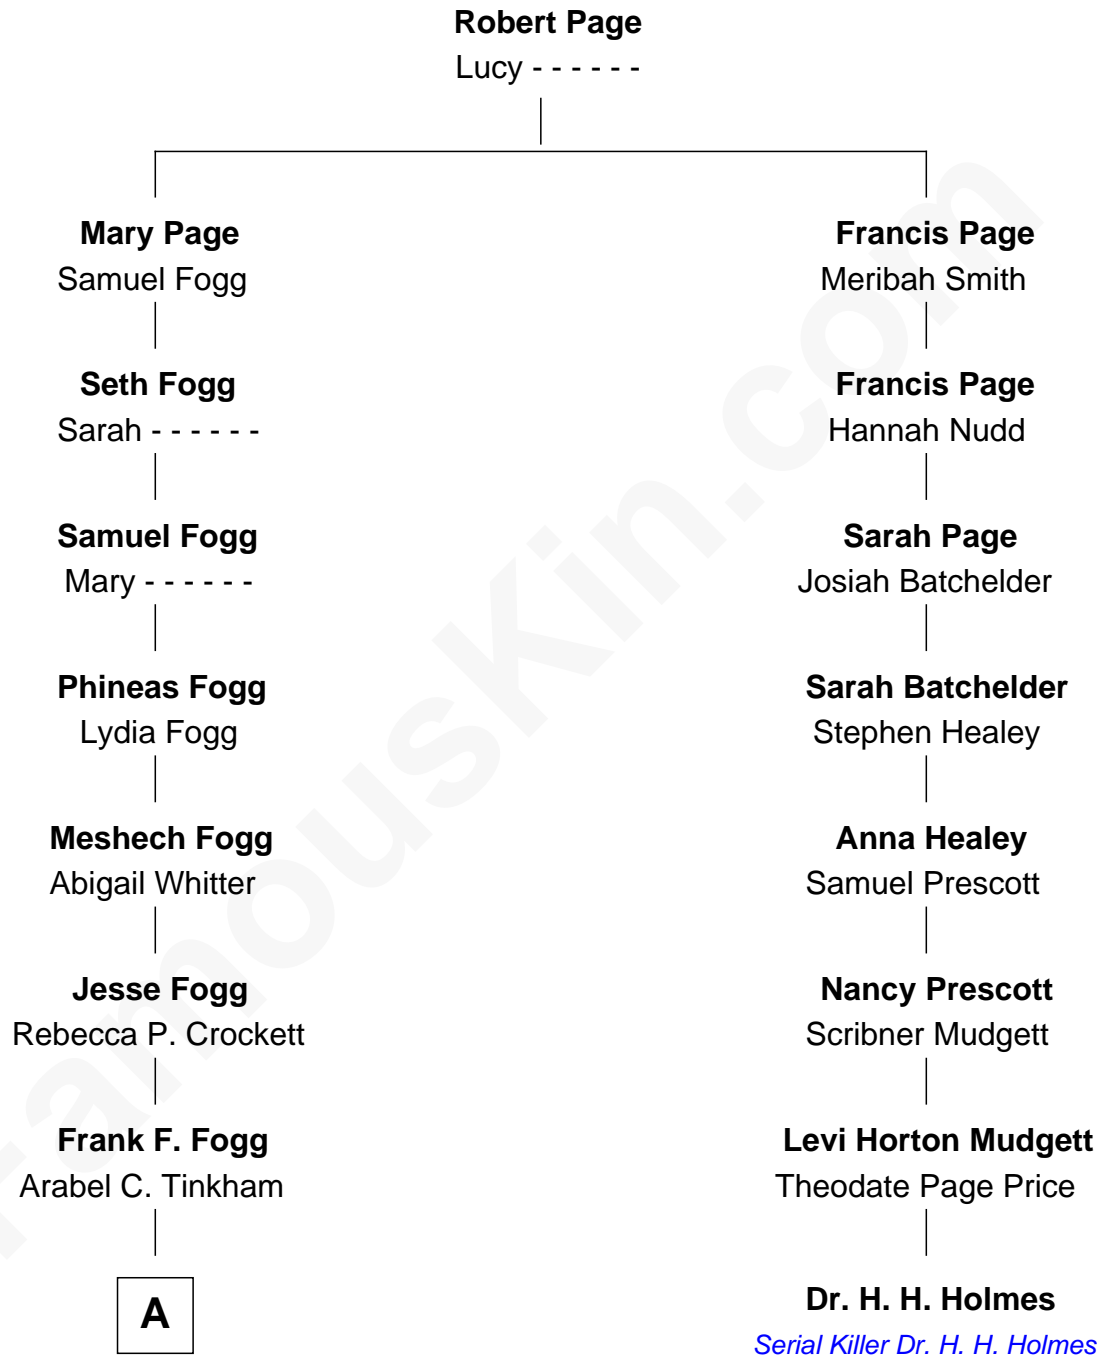

## Relationship Chart of

### Scott Foley

TV, Stage and Movie Actor

7th cousin 3 times removed of

**Dr. H. H. Holmes**

Serial Killer aka "Devil in the White City"

FamousKin.com