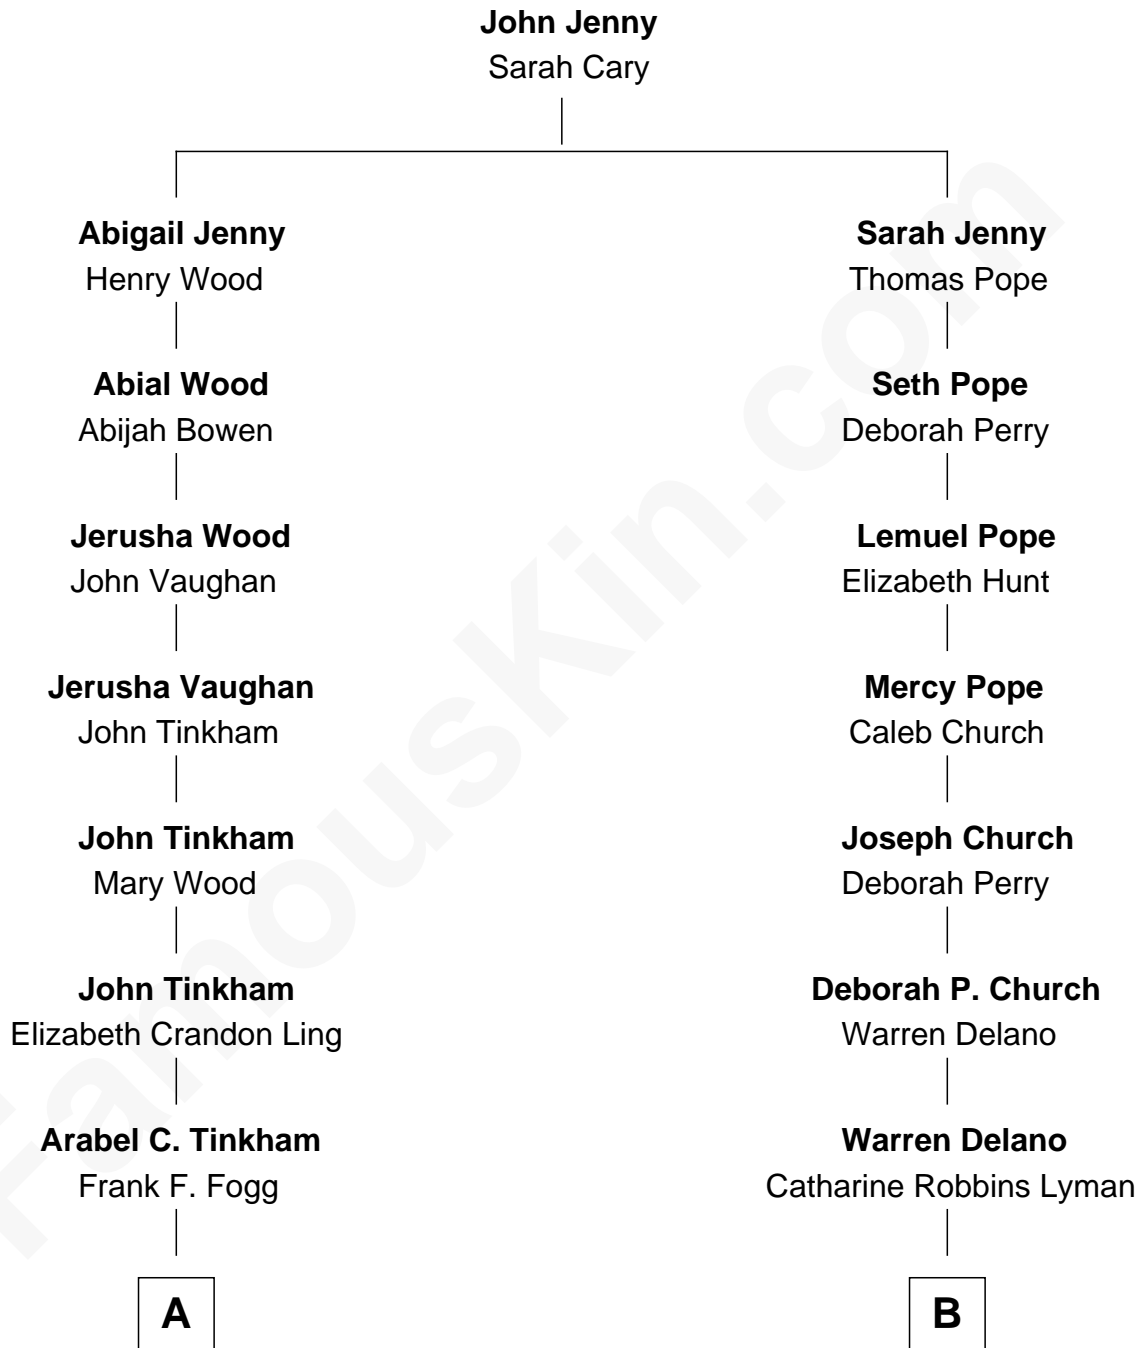

FamousKin.com

Relationship Chart of

Scott Foley

TV, Stage and Movie Actor

8th cousin 2 times removed of

Franklin D. Roosevelt
32nd U.S. President

FamousKin.com