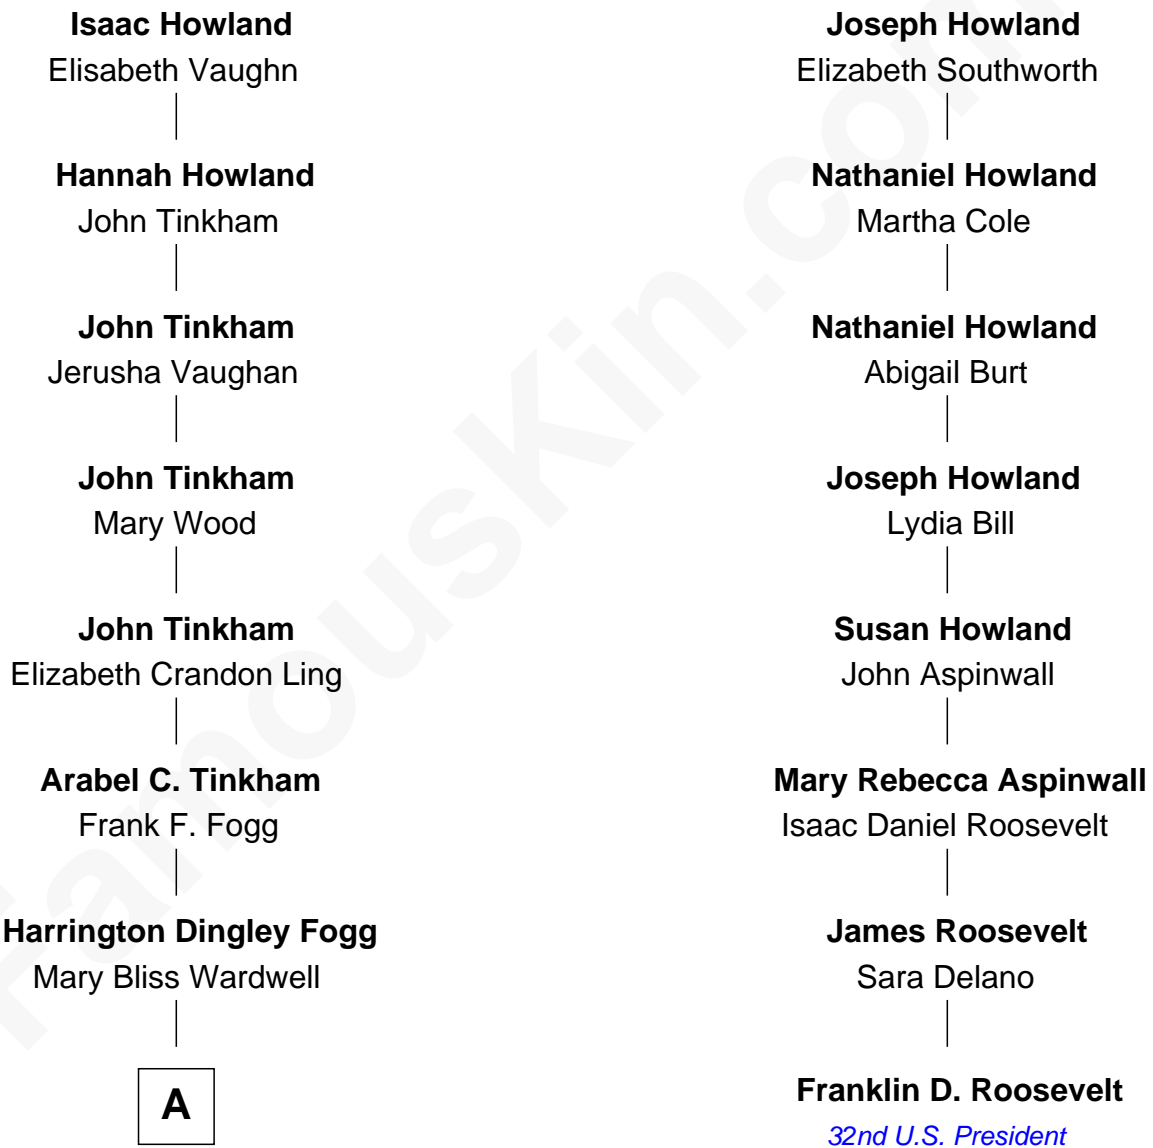

FamousKin.com Relationship Chart of

Scott Foley

TV, Stage and Movie Actor

7th cousin 2 times removed of

Franklin D. Roosevelt

32nd U.S. President

John Howland

Elizabeth Tilley

A

—
Evelyn M. Fogg

Earl Hugh Foley

—
Hugh Henry Foley

Constance Jean Kellerman

—
Scott Foley

TV, Stage and Movie Actor