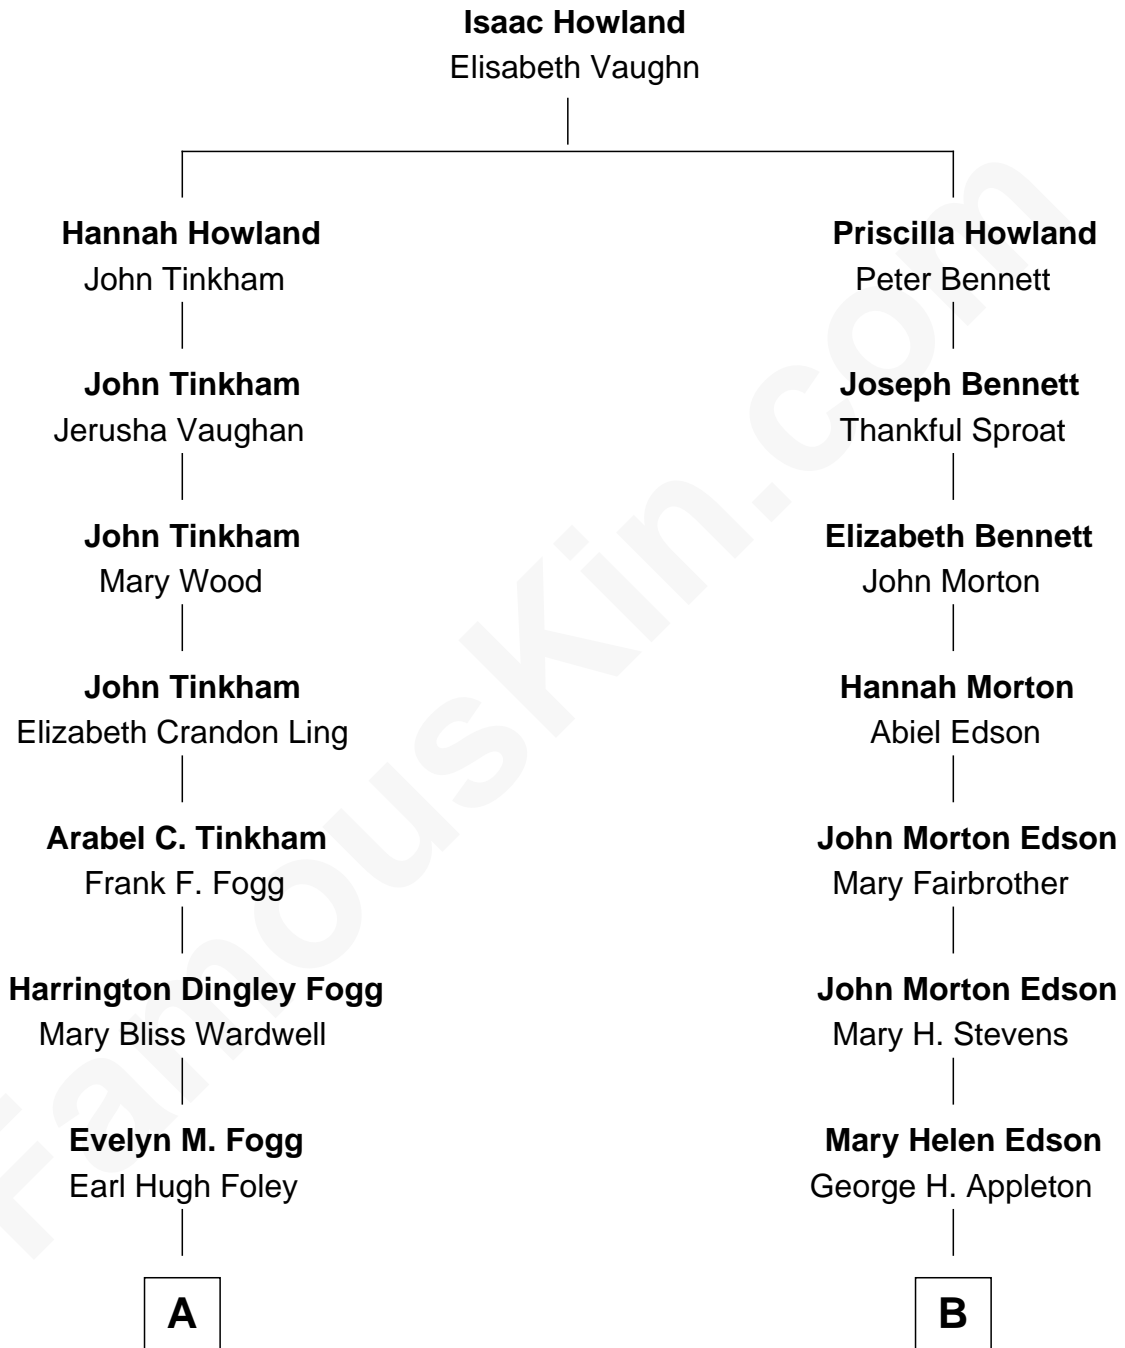

FamousKin.com

Relationship Chart of

Scott Foley

TV, Stage and Movie Actor

8th cousin 2 times removed of

Marie-Chantal Miller
Crown Princess of Greece

A

Hugh Henry Foley
Constance Jean Kellerman