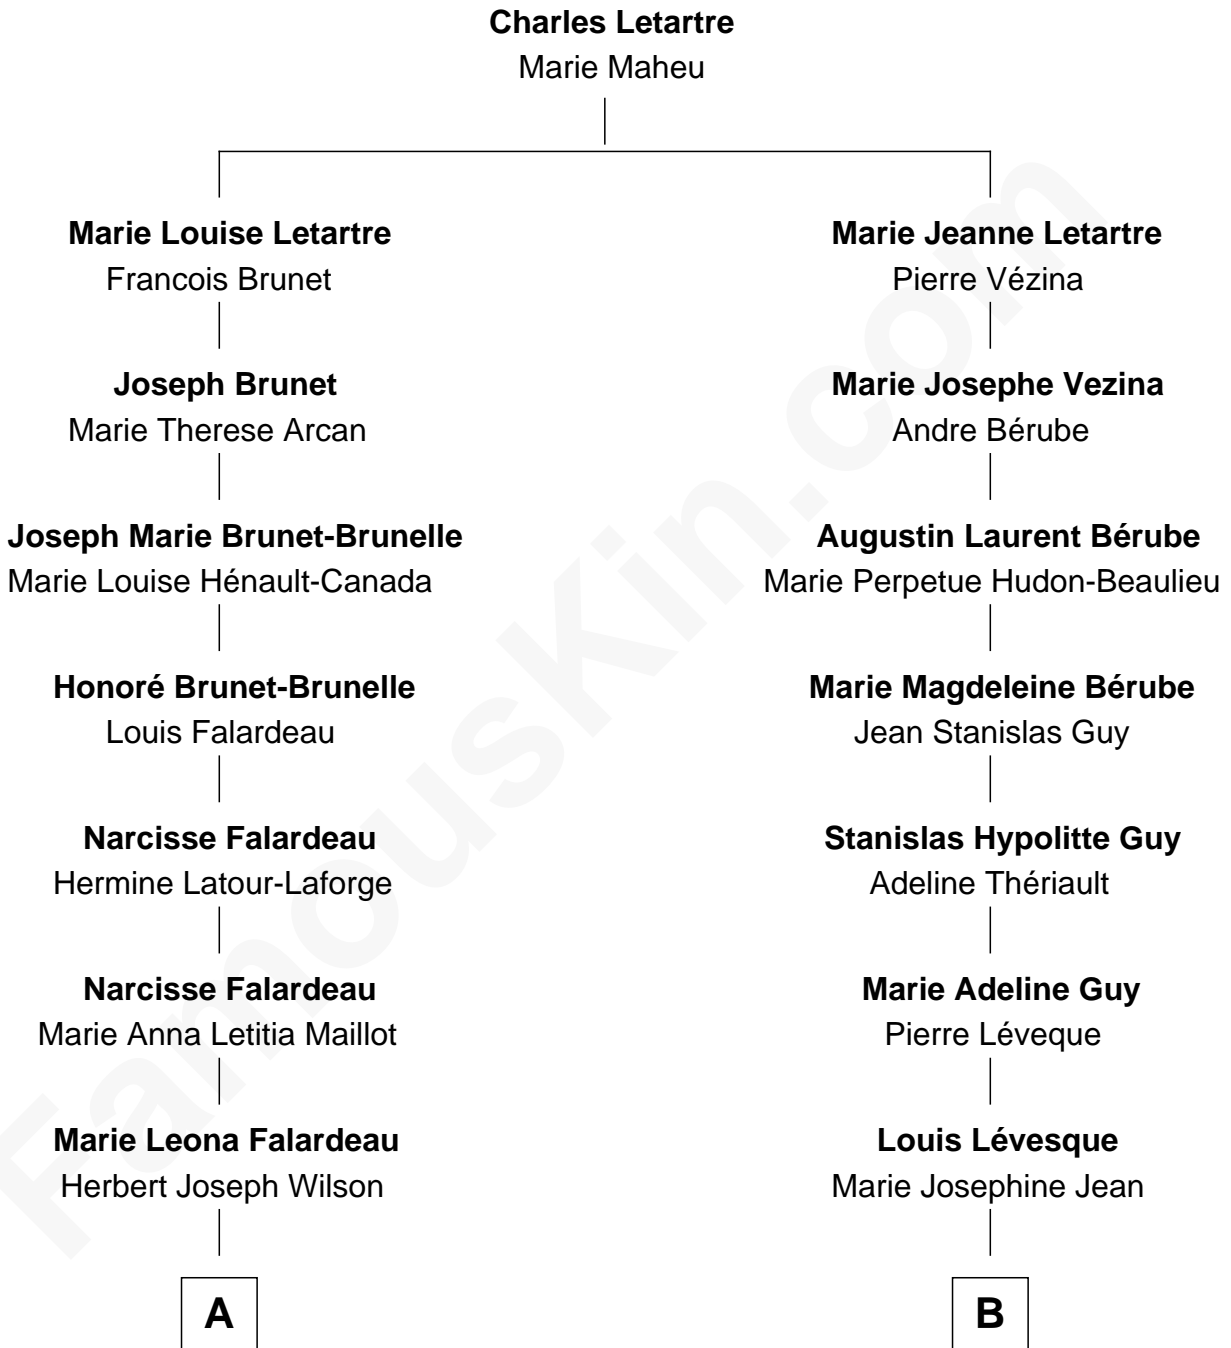

# FamousKin.com Relationship Chart of

**Shemar Moore**

*TV and Movie Actor*

8th cousin of

**Jack Kerouac**

*American Novelist and Poet*

**A**

**Marilyn J. Wilson**  
Franklin Sherrod Moore

**Shemar Moore**  
*TV and Movie Actor*

**B**

**Marie Adeline Gabrielle Lévesque**  
Léo Alcide Kéroack

**Jack Kerouac**  
*American Novelist and Poet*

FamousKin.com