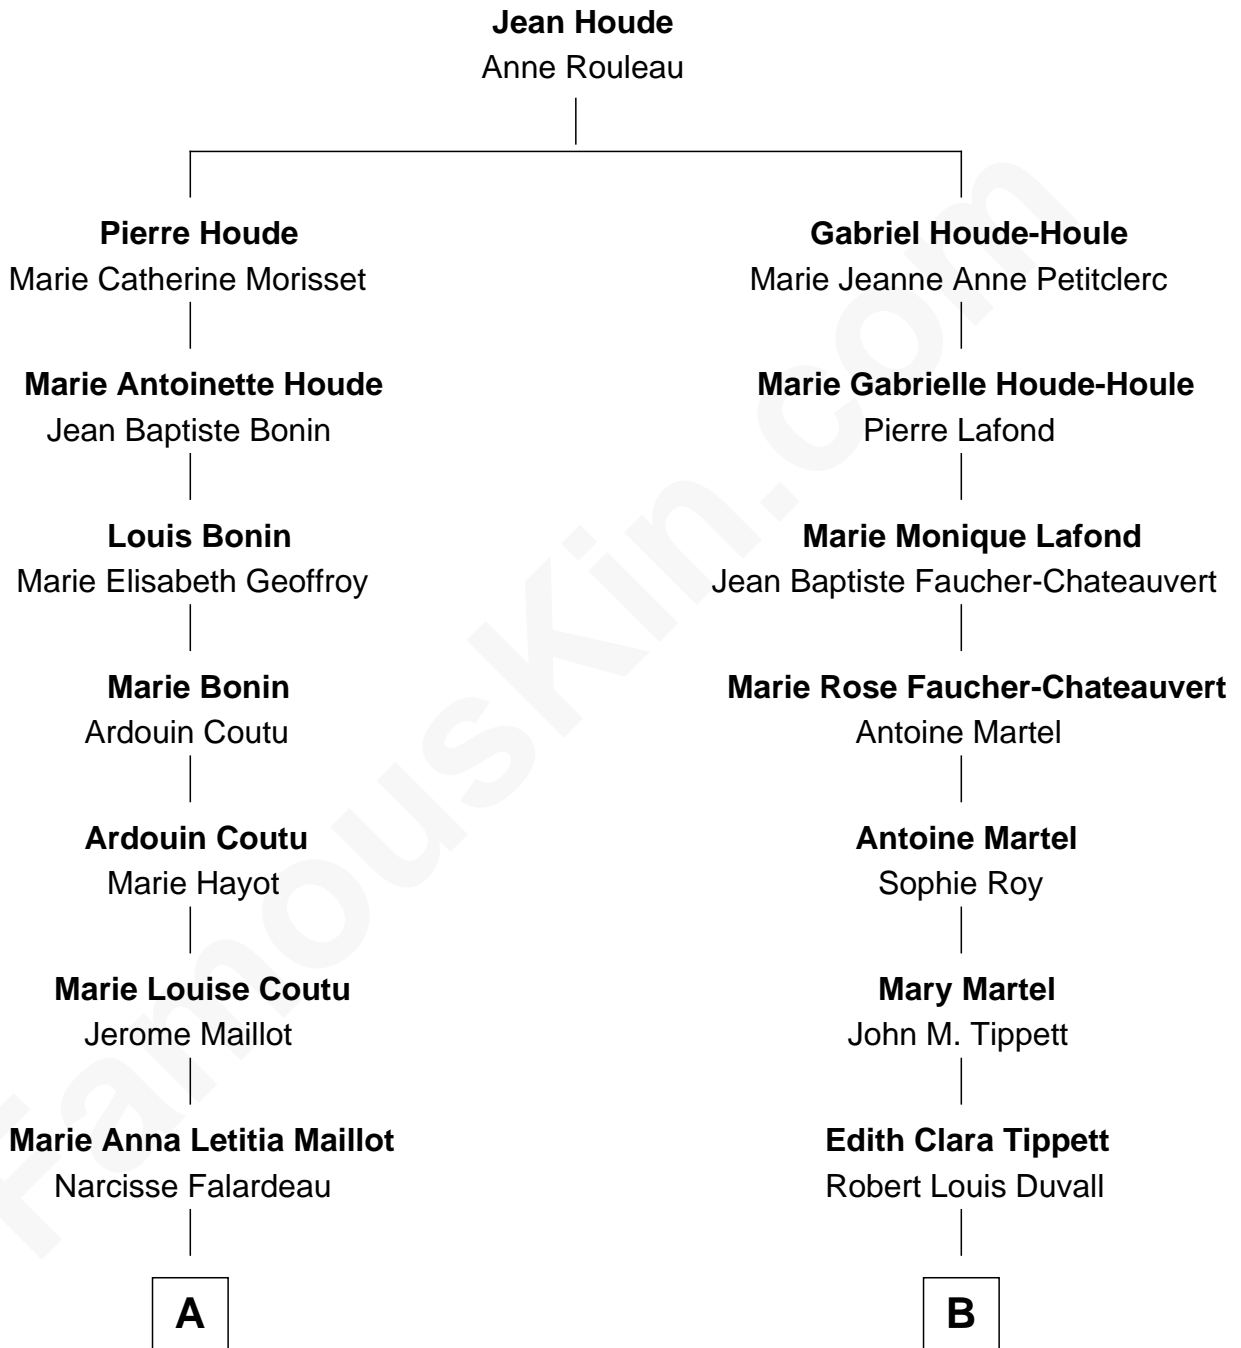

FamousKin.com Relationship Chart of

Shemar Moore
TV and Movie Actor

9th cousin of

John Dye

TV and Movie Actor - "Touched by an Angel"

A

Marie Leona Falardeau

Herbert Joseph Wilson

Marilyn J. Wilson

Franklin Sherrod Moore

Shemar Moore

TV and Movie Actor

B

John Louis Duvall

Irene Maree McMillen

Lynn Maree Duvall