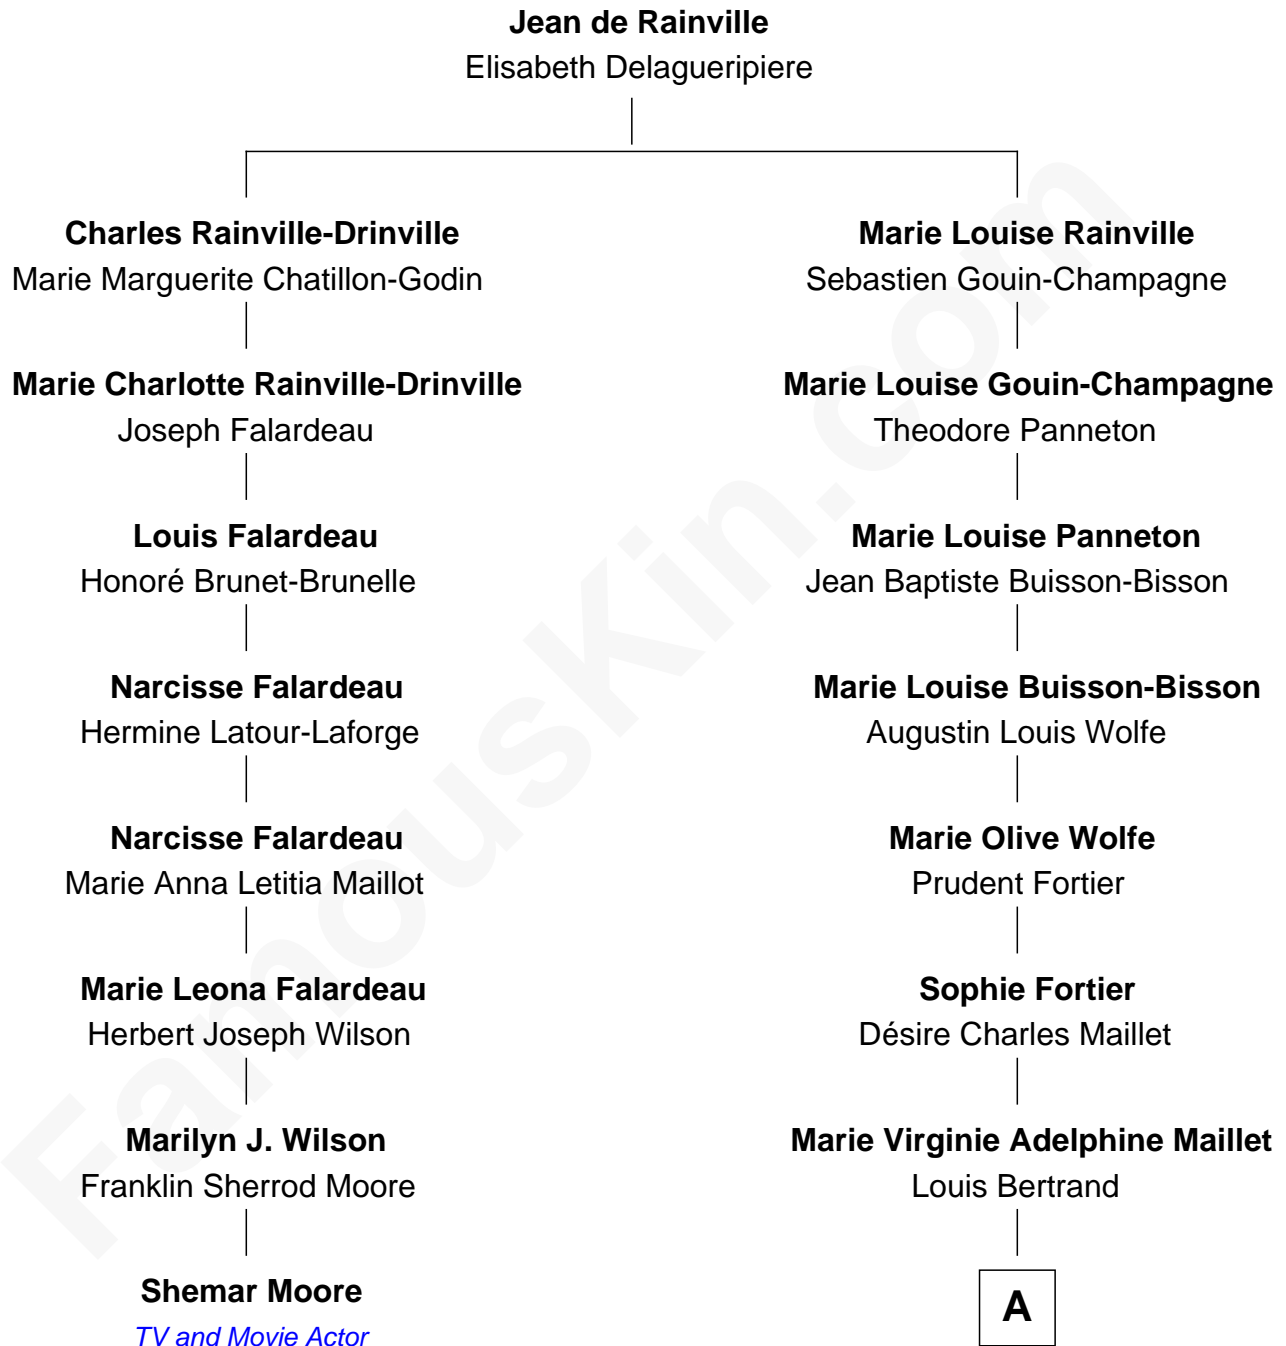

# FamousKin.com Relationship Chart of

**Shemar Moore**

*TV and Movie Actor*

7th cousin 3 times removed of

**Angelina Jolie**

*Movie Actress*

**A**

**George Bertrand**

Marie Louise Angelina Leduc

**Rolland Francis Bertrand**

Lois June Gouwens

**Marcheline Bertrand**

Jonathan Vincent Voight

**Angelina Jolie**

*Movie Actress*