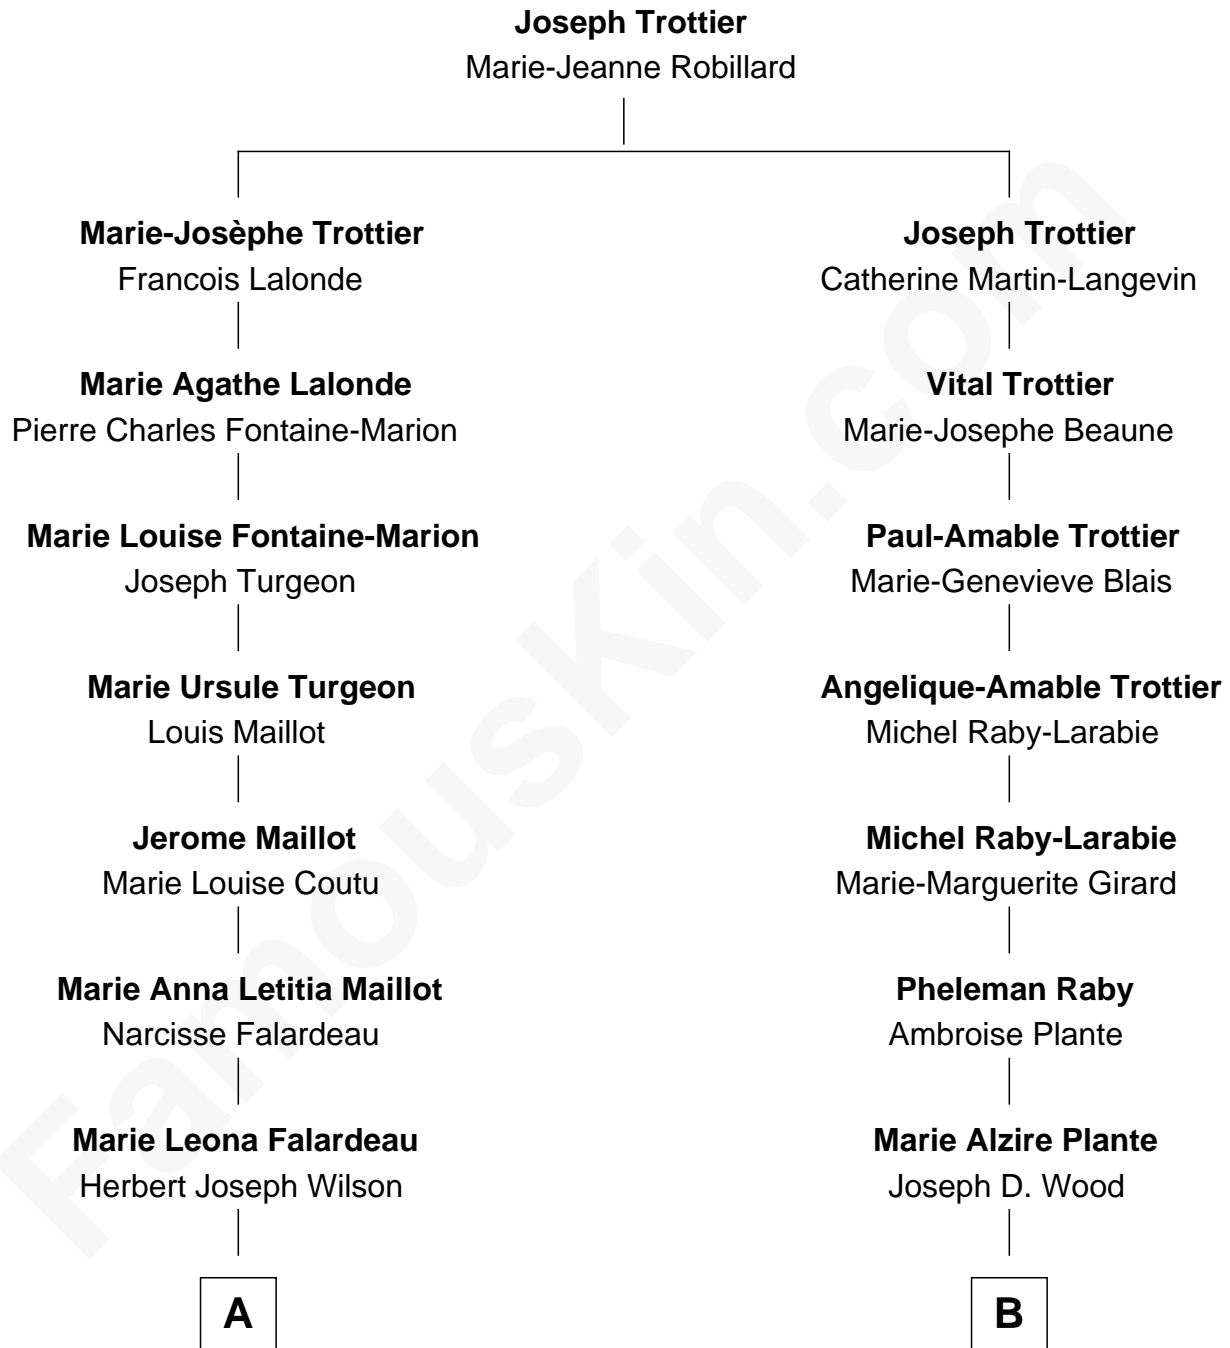

# FamousKin.com Relationship Chart of

**Shemar Moore**

*TV and Movie Actor*

8th cousin 2 times removed of

**Julianne Hough**

*Singer, Dancer and Actress - "DWTS" Pro*

**A**

**Marilyn J. Wilson**  
Franklin Sherrod Moore

**Shemar Moore**  
*TV and Movie Actor*

**B**

**Alexander August Wood**  
W. B. Tena Vredevelt

**Colleen P. H. Wood**  
Robert Virgil Hough

**Bruce Robert Hough**  
Marianne Heaton

**Julianne Hough**  
*"Dancing with the Stars"*