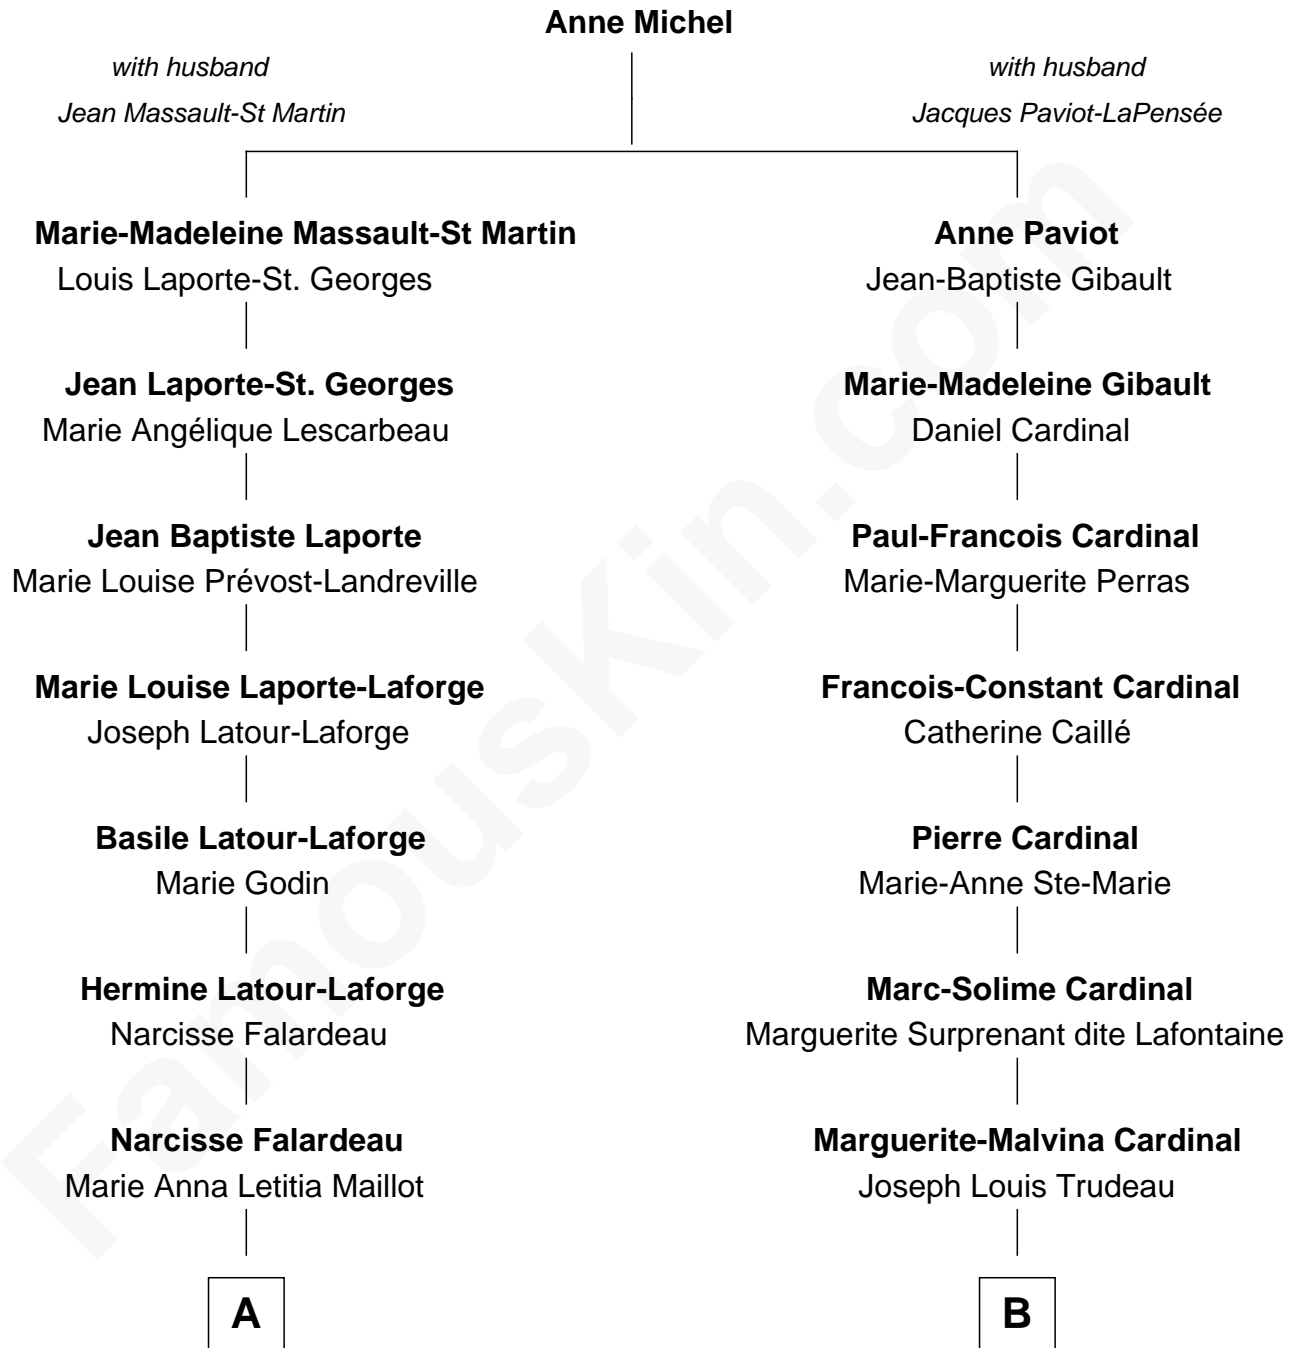

FamousKin.com Relationship Chart of

Shemar Moore

TV and Movie Actor

9th cousin of

Justin Trudeau

23rd Prime Minister of Canada

A

Marie Leona Falardeau

Herbert Joseph Wilson

Marilyn J. Wilson

Franklin Sherrod Moore

Shemar Moore

TV and Movie Actor

B

Charles Émile Trudeau

Grace Elliott

Pierre Elliott Trudeau

Margaret Joan Sinclair

Justin Trudeau

23rd Prime Minister of Canada

FamousKin.com