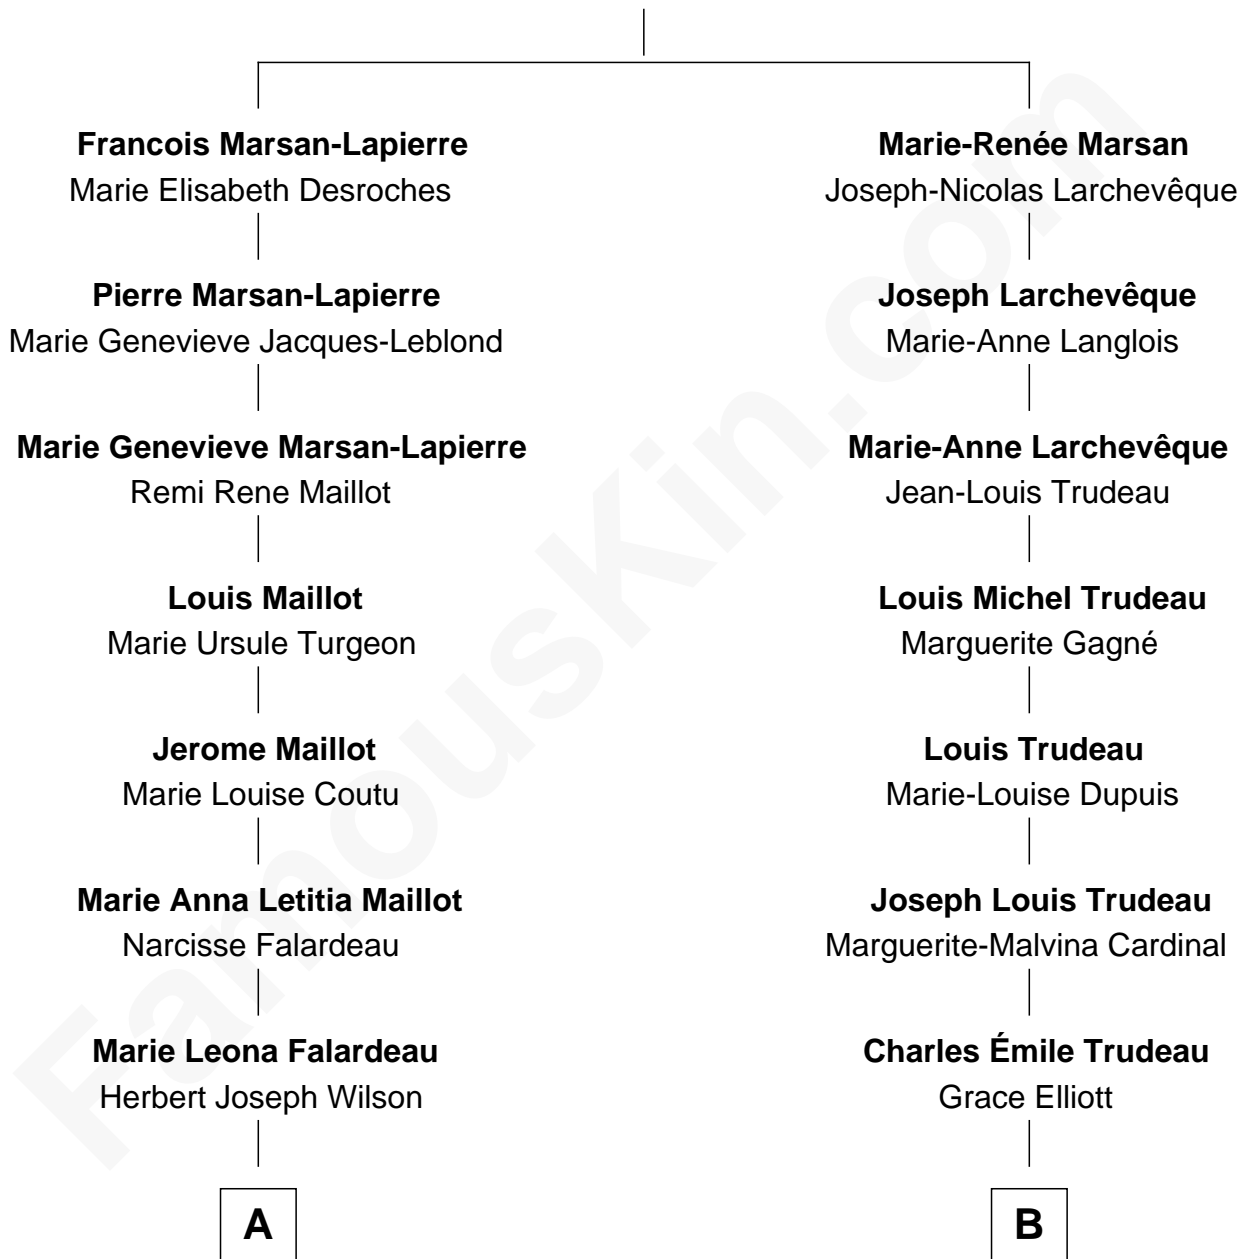

FamousKin.com Relationship Chart of

Shemar Moore

TV and Movie Actor

8th cousin of

Justin Trudeau

23rd Prime Minister of Canada

Pierre Marsan-Lapierre

Marie Francoise Bizelan

A

Marilyn J. Wilson
Franklin Sherrod Moore

Shemar Moore
TV and Movie Actor

B

Pierre Elliott Trudeau
Margaret Joan Sinclair

Justin Trudeau
23rd Prime Minister of Canada

FamousKin.com