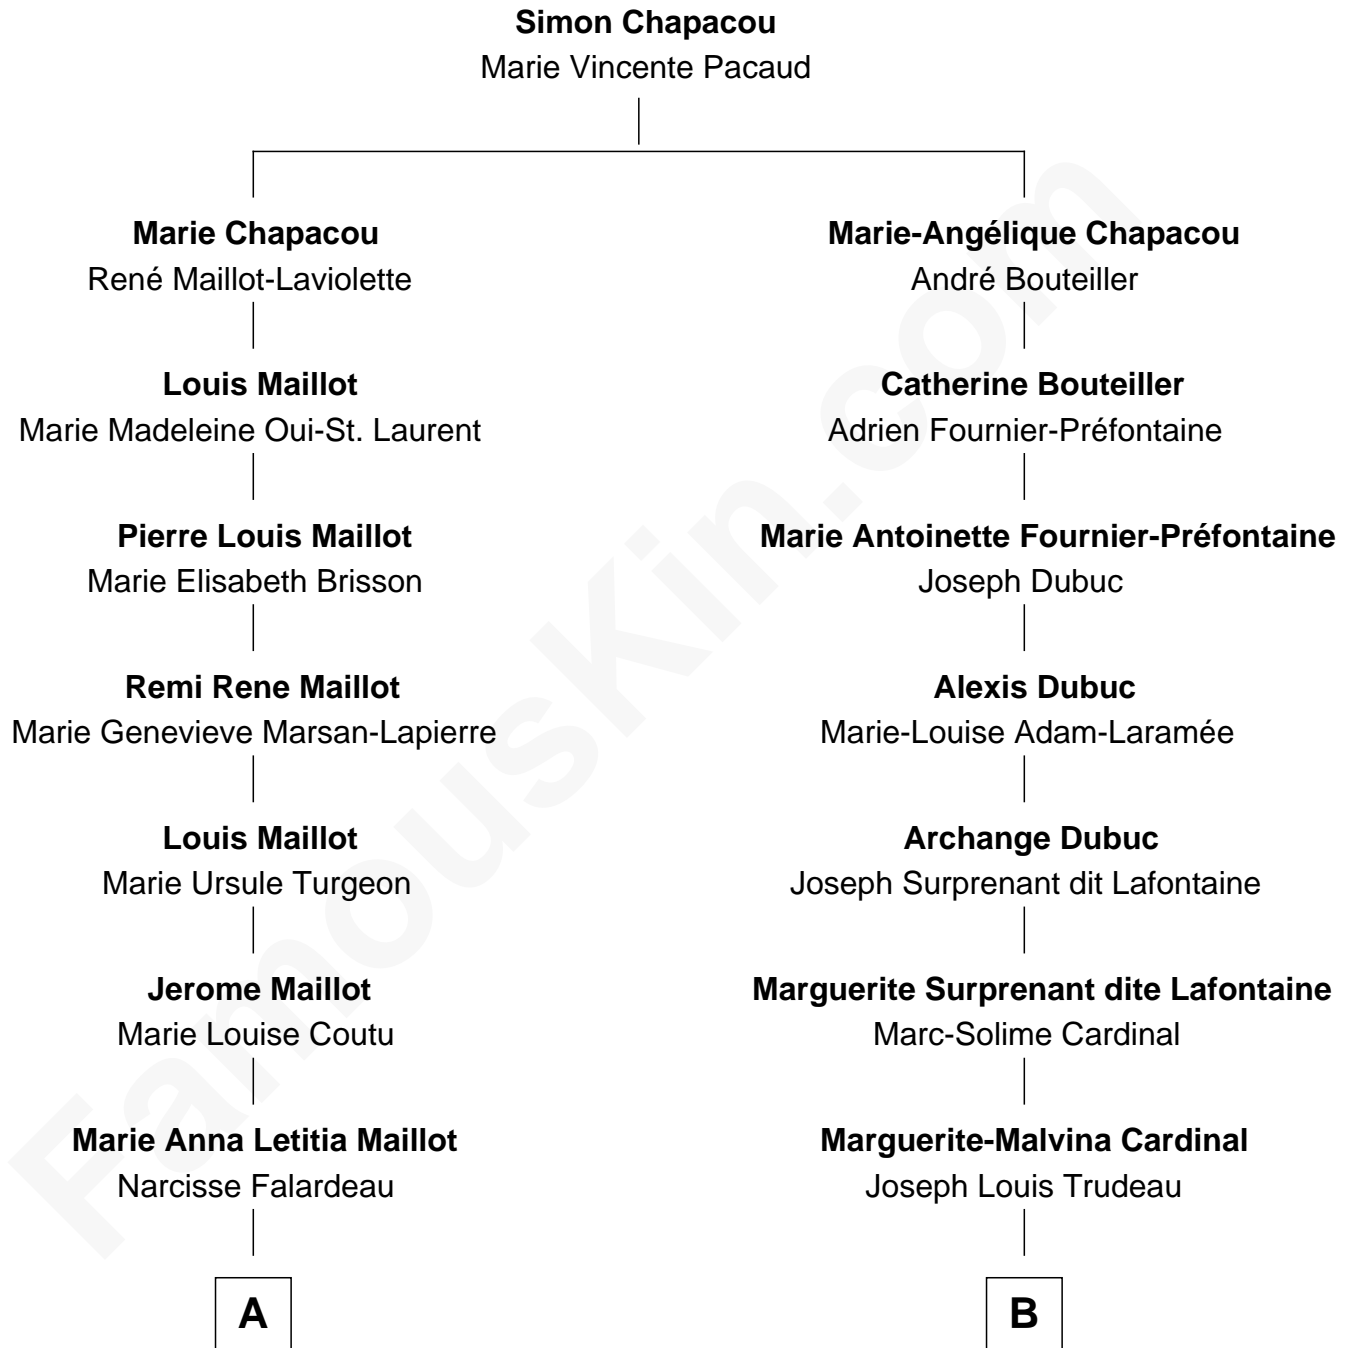

FamousKin.com Relationship Chart of

Shemar Moore

TV and Movie Actor

9th cousin of

Justin Trudeau

23rd Prime Minister of Canada

A

Marie Leona Falardeau

Herbert Joseph Wilson

Marilyn J. Wilson

Franklin Sherrod Moore

Shemar Moore

TV and Movie Actor

B

Charles Émile Trudeau

Grace Elliott

Pierre Elliott Trudeau

Margaret Joan Sinclair

Justin Trudeau

23rd Prime Minister of Canada

FamousKin.com