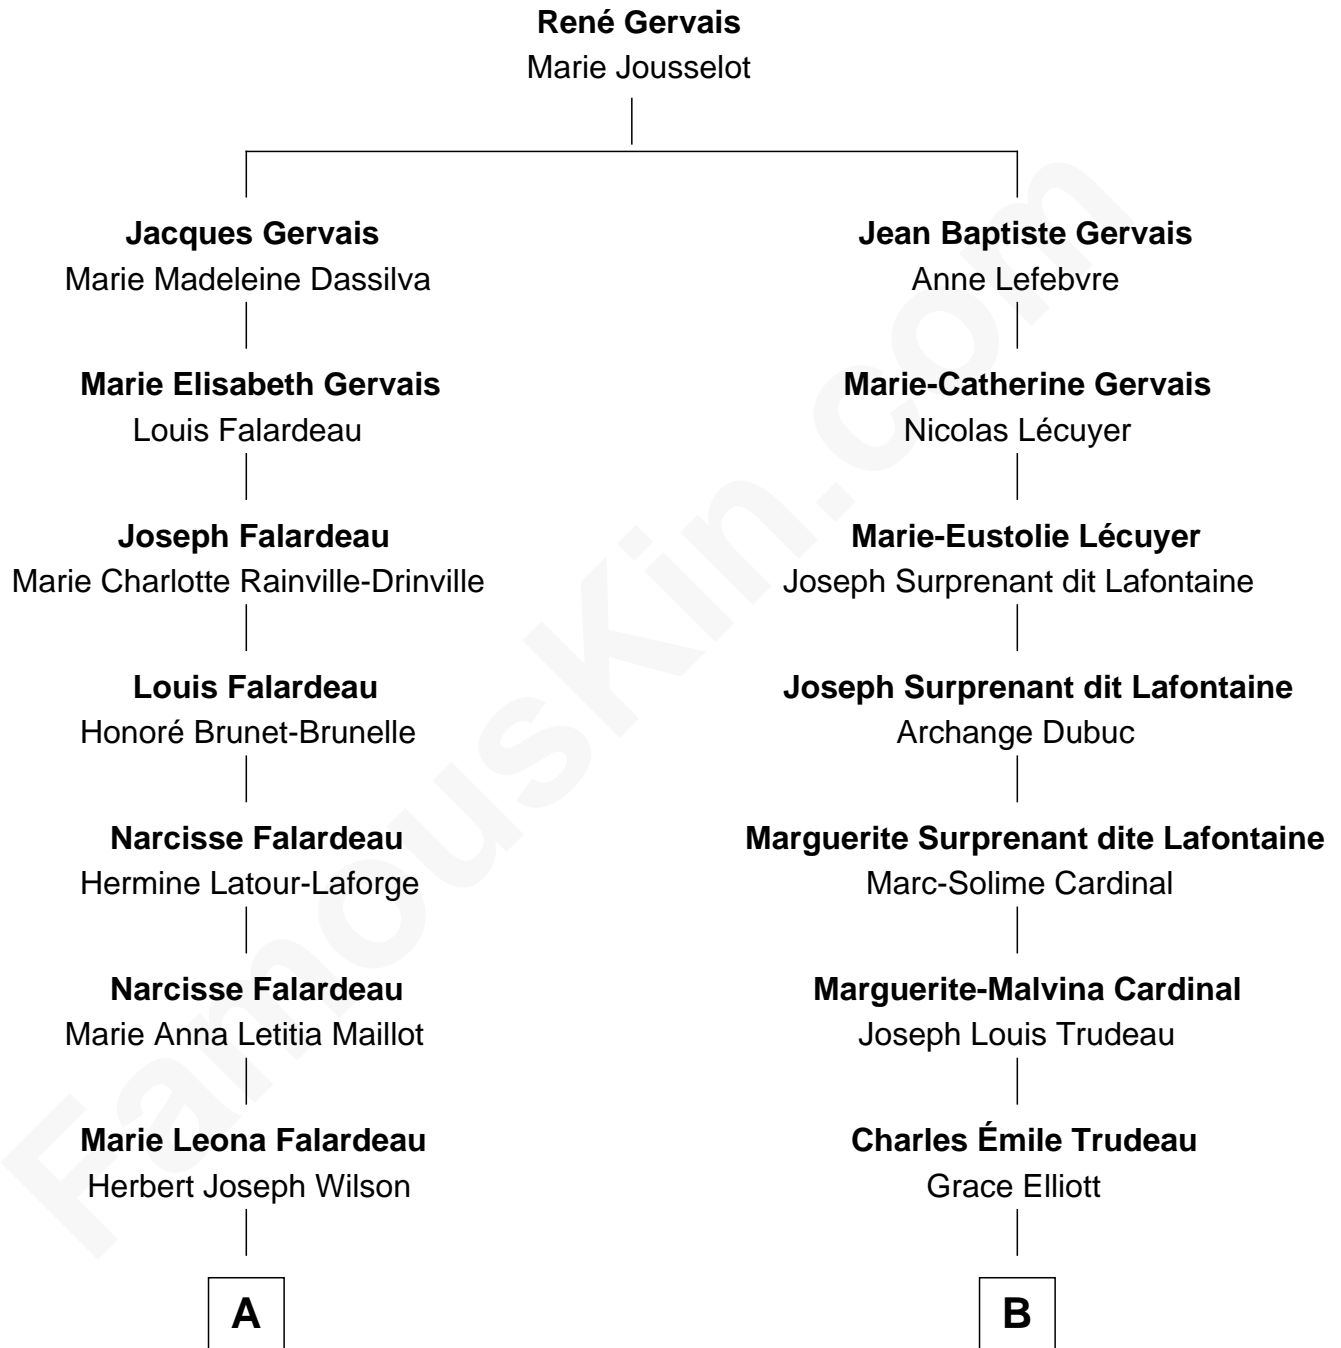

FamousKin.com Relationship Chart of

Shemar Moore

TV and Movie Actor

8th cousin of

Justin Trudeau

23rd Prime Minister of Canada

A

Marilyn J. Wilson
Franklin Sherrod Moore

Shemar Moore
TV and Movie Actor

B

Pierre Elliott Trudeau
Margaret Joan Sinclair

Justin Trudeau
23rd Prime Minister of Canada

FamousKin.com