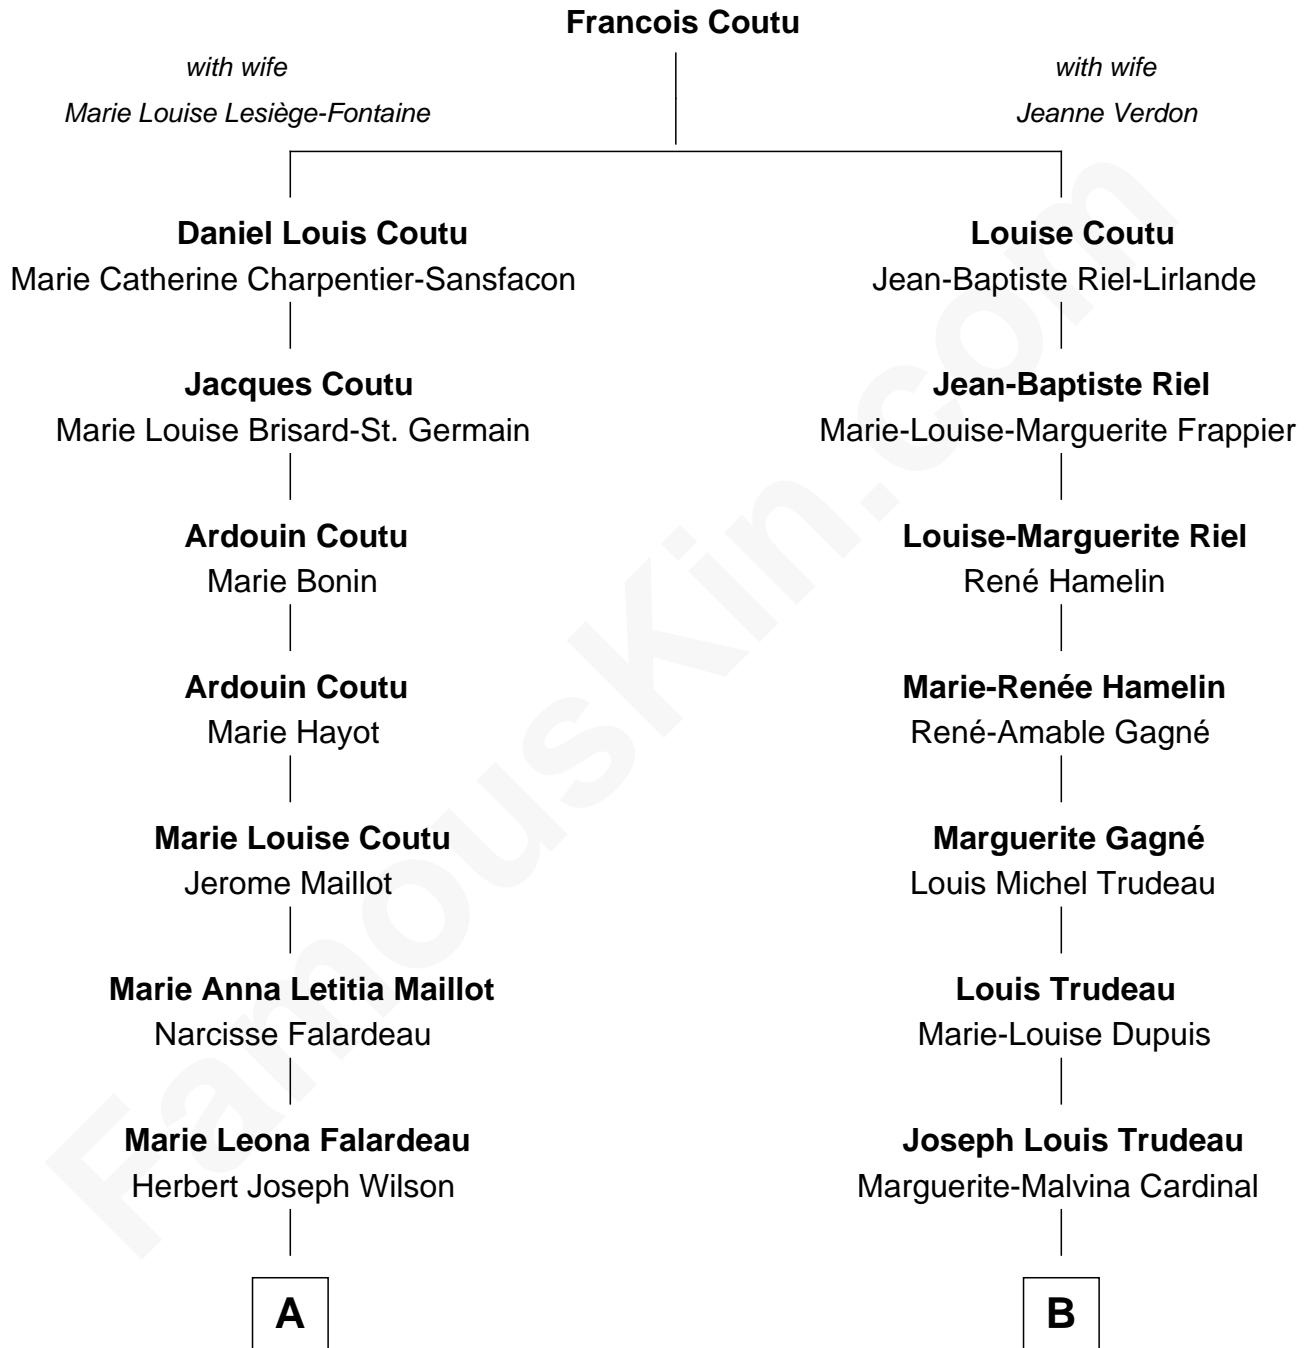

FamousKin.com Relationship Chart of

Shemar Moore

TV and Movie Actor

8th cousin 1 time removed of

Justin Trudeau

23rd Prime Minister of Canada

A

Marilyn J. Wilson
Franklin Sherrod Moore

Shemar Moore
TV and Movie Actor

B

Charles Émile Trudeau
Grace Elliott

Pierre Elliott Trudeau
Margaret Joan Sinclair

Justin Trudeau
23rd Prime Minister of Canada

FamousKin.com