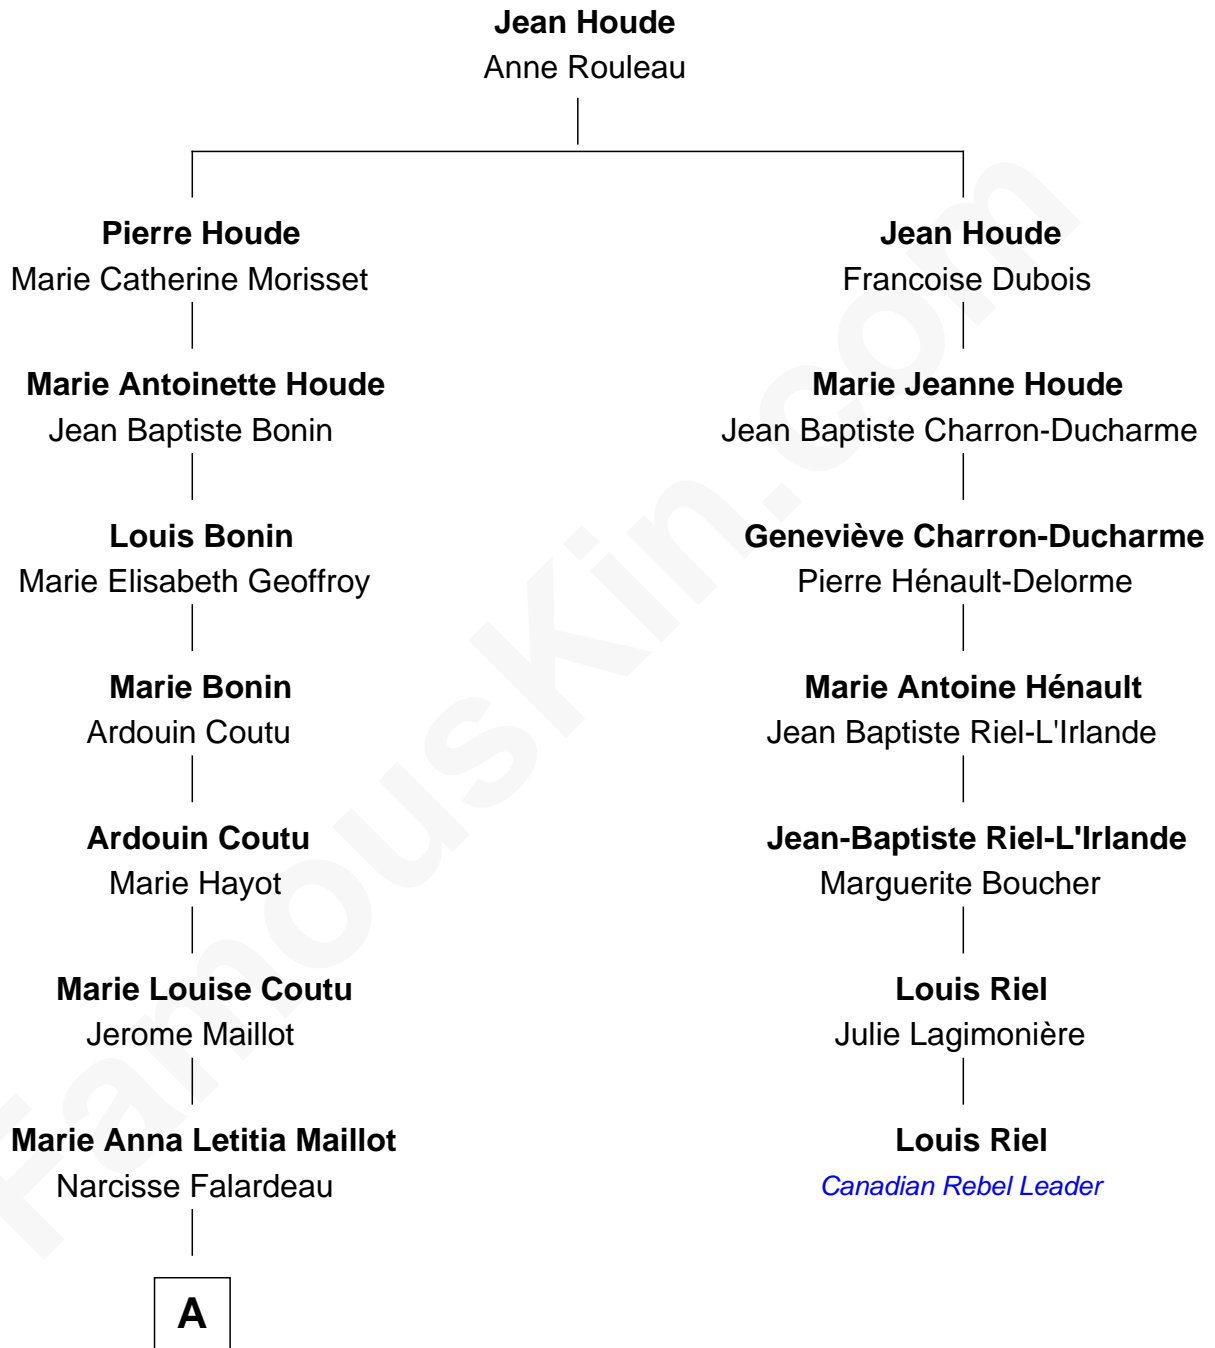

# FamousKin.com Relationship Chart of

**Shemar Moore**

*TV and Movie Actor*

6th cousin 3 times removed of

**Louis Riel**

*Leader of the North West Rebellion*

**A**

—  
**Marie Leona Falardeau**

Herbert Joseph Wilson

—  
**Marilyn J. Wilson**

Franklin Sherrod Moore

—  
**Shemar Moore**

*TV and Movie Actor*

FamousKin.com