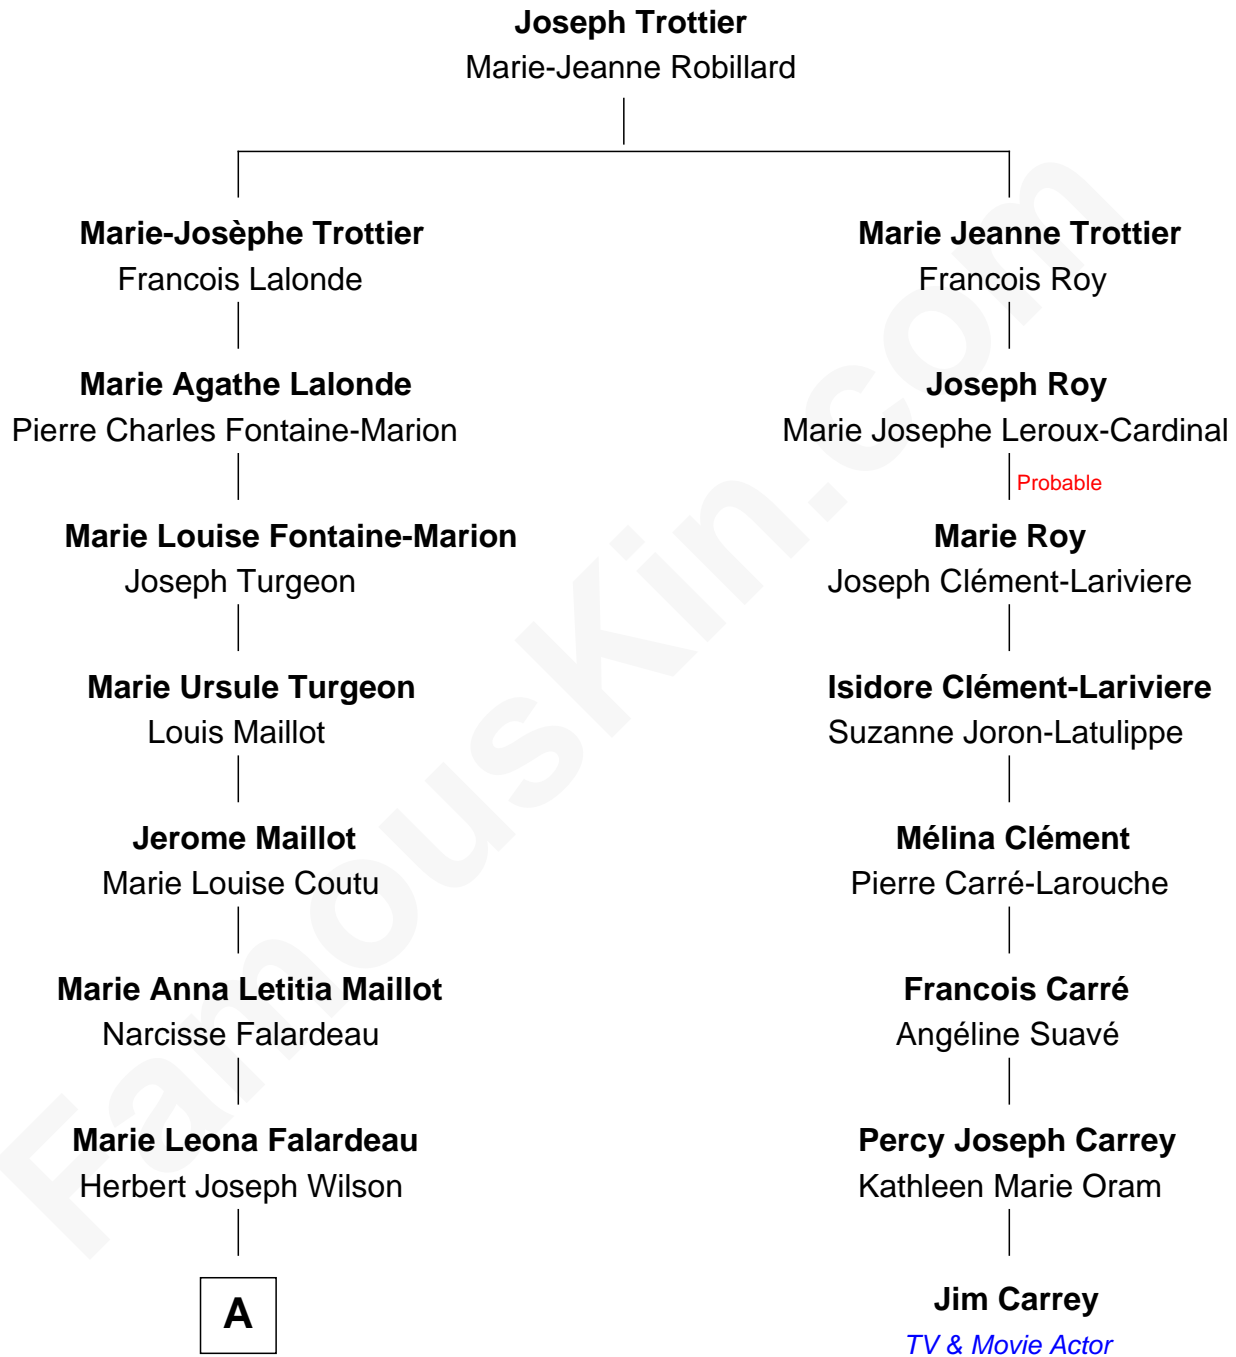

# FamousKin.com Relationship Chart of

**Shemar Moore**

*TV and Movie Actor*

7th cousin 1 time removed of

**Jim Carrey**

*TV & Movie Actor*

A

**Marilyn J. Wilson**  
Franklin Sherrod Moore

**Shemar Moore**  
*TV and Movie Actor*

FamousKin.com