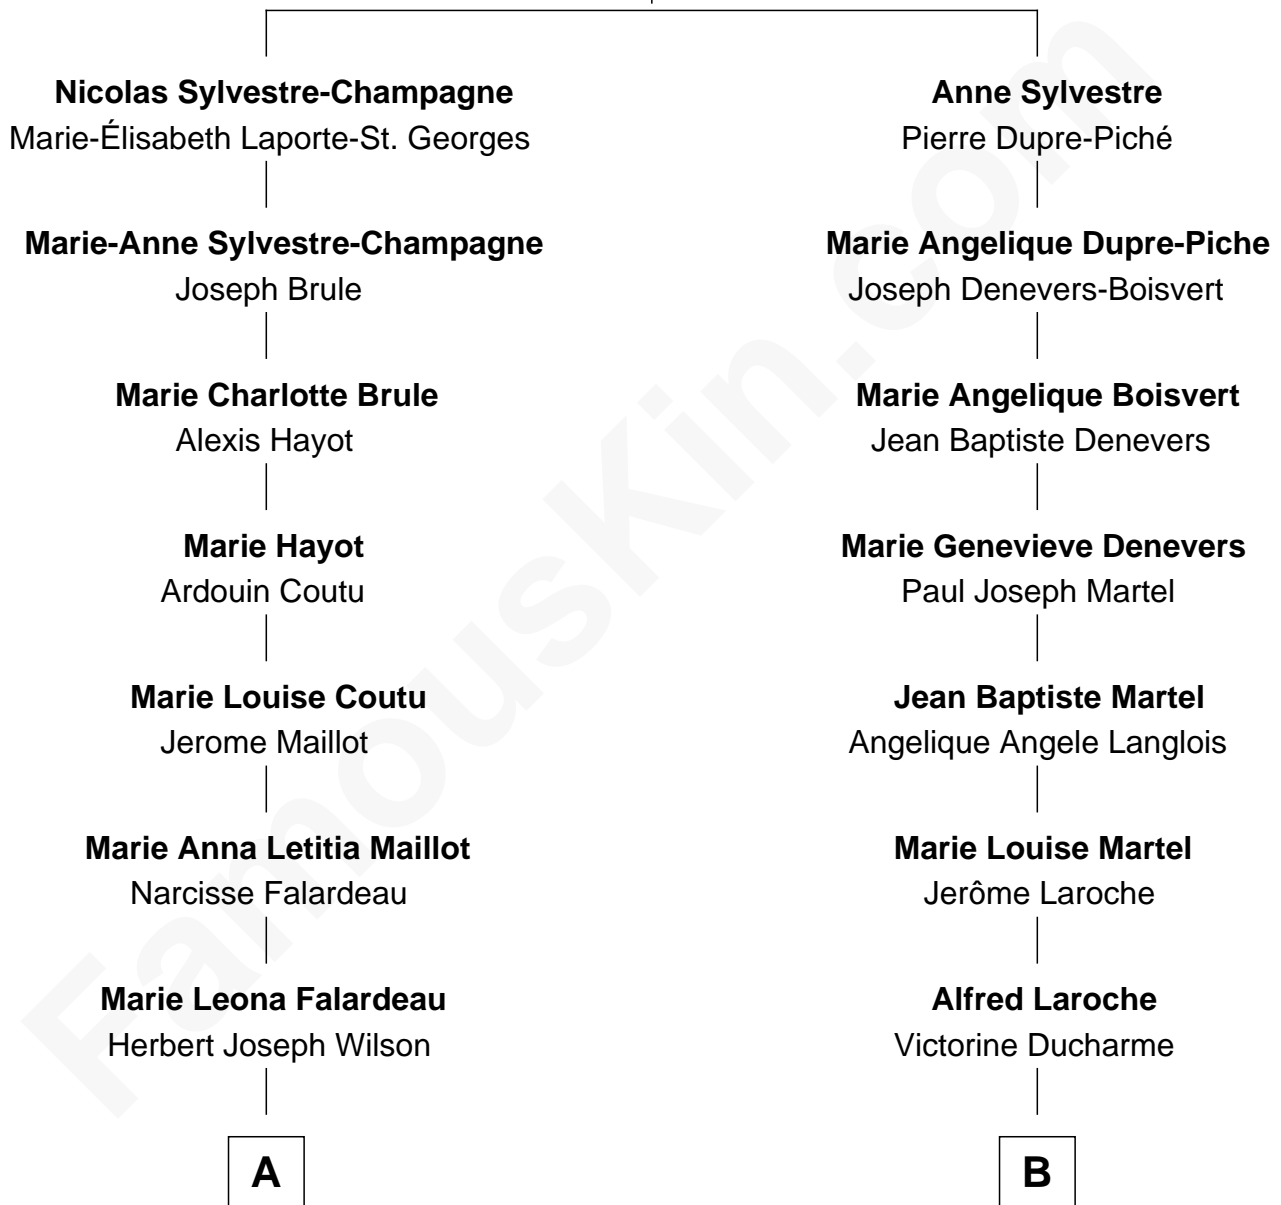

FamousKin.com

Relationship Chart of

Shemar Moore

TV and Movie Actor

8th cousin 2 times removed of

Nathan Fillion

TV and Movie Actor

Nicolas Sylvestre-Champagne

Marie Barbe Nepveu

A

Marilyn J. Wilson
Franklin Sherrod Moore

Shemar Moore
TV and Movie Actor

B

Marie Eugenie Laroche
Napoléon Bérubé

Beatrice T. Bérubé
Omer Fillion

Robert Fillion
June Early