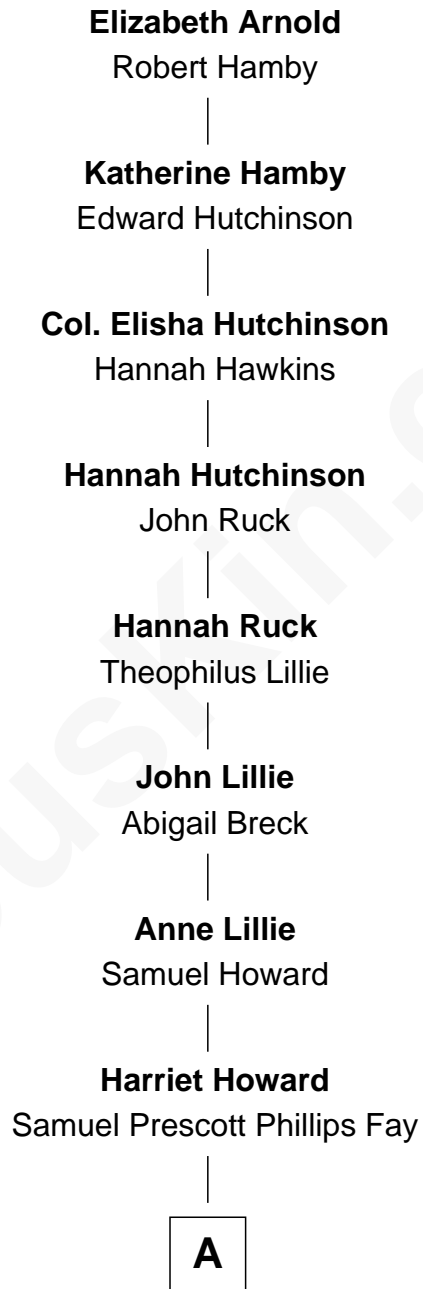

**FamousKin.com**  
**Relationship Chart of**  
**Elizabeth Arnold**  
( - p1635)

10th Great-grandmother of  
**George H. W. Bush**  
*41st U.S. President*

**A**

—  
**Samuel Howard Fay**  
Susan Montfort Shellman

—  
**Harriet Eleanor Fay**  
Rev. James Smith Bush

—  
**Samuel Prescott Bush**  
Flora Sheldon

—  
**Prescott Sheldon Bush**  
Dorothy Wear Walker

—  
**George H. W. Bush**  
*41st U.S. President*