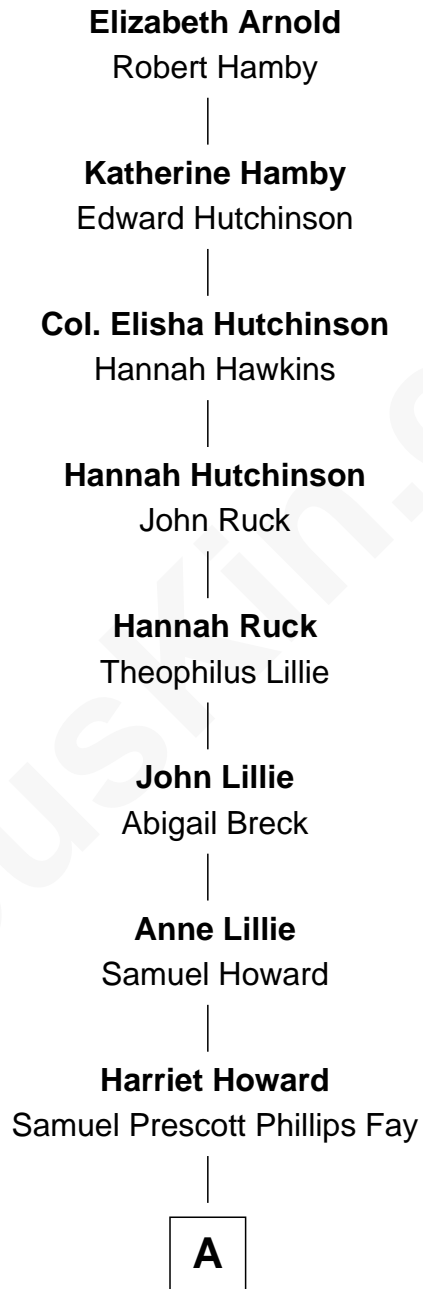

FamousKin.com Relationship Chart of

Elizabeth Arnold

(- p1635)

11th Great-grandmother of

George W. Bush

43rd U.S. President

A

—
Samuel Howard Fay
Susan Montfort Shellman

—
Harriet Eleanor Fay
Rev. James Smith Bush

—
Samuel Prescott Bush
Flora Sheldon

—
Prescott Sheldon Bush
Dorothy Wear Walker

—
George Herbert Walker Bush
Barbara Pierce

—
George W. Bush
43rd U.S. President