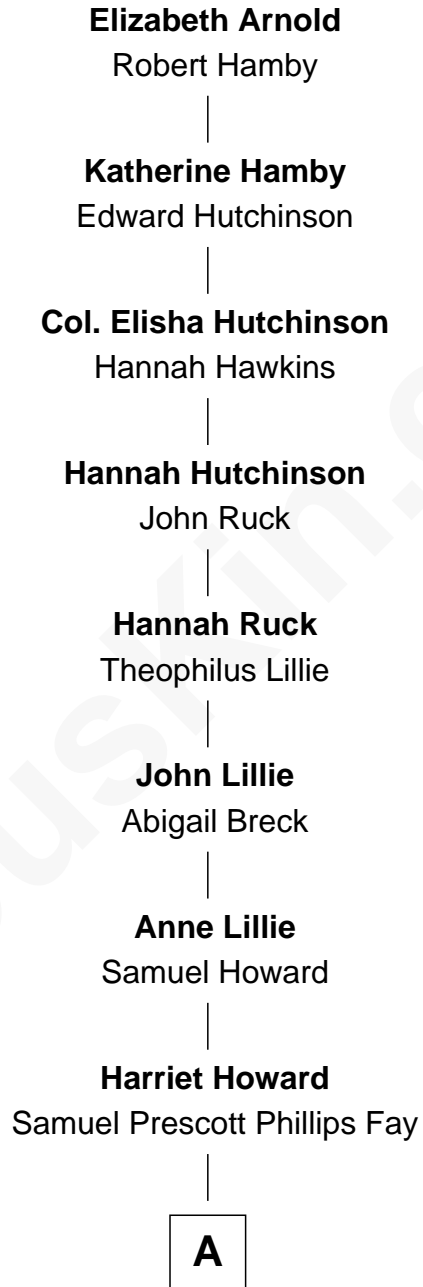

FamousKin.com Relationship Chart of

Elizabeth Arnold

(- p1635)

11th Great-grandmother of

Jeb Bush

43rd Governor of Florida

A

—
Samuel Howard Fay
Susan Montfort Shellman

—
Harriet Eleanor Fay
Rev. James Smith Bush

—
Samuel Prescott Bush
Flora Sheldon

—
Prescott Sheldon Bush
Dorothy Wear Walker

—
George Herbert Walker Bush
Barbara Pierce

—
Jeb Bush
43rd Governor of Florida