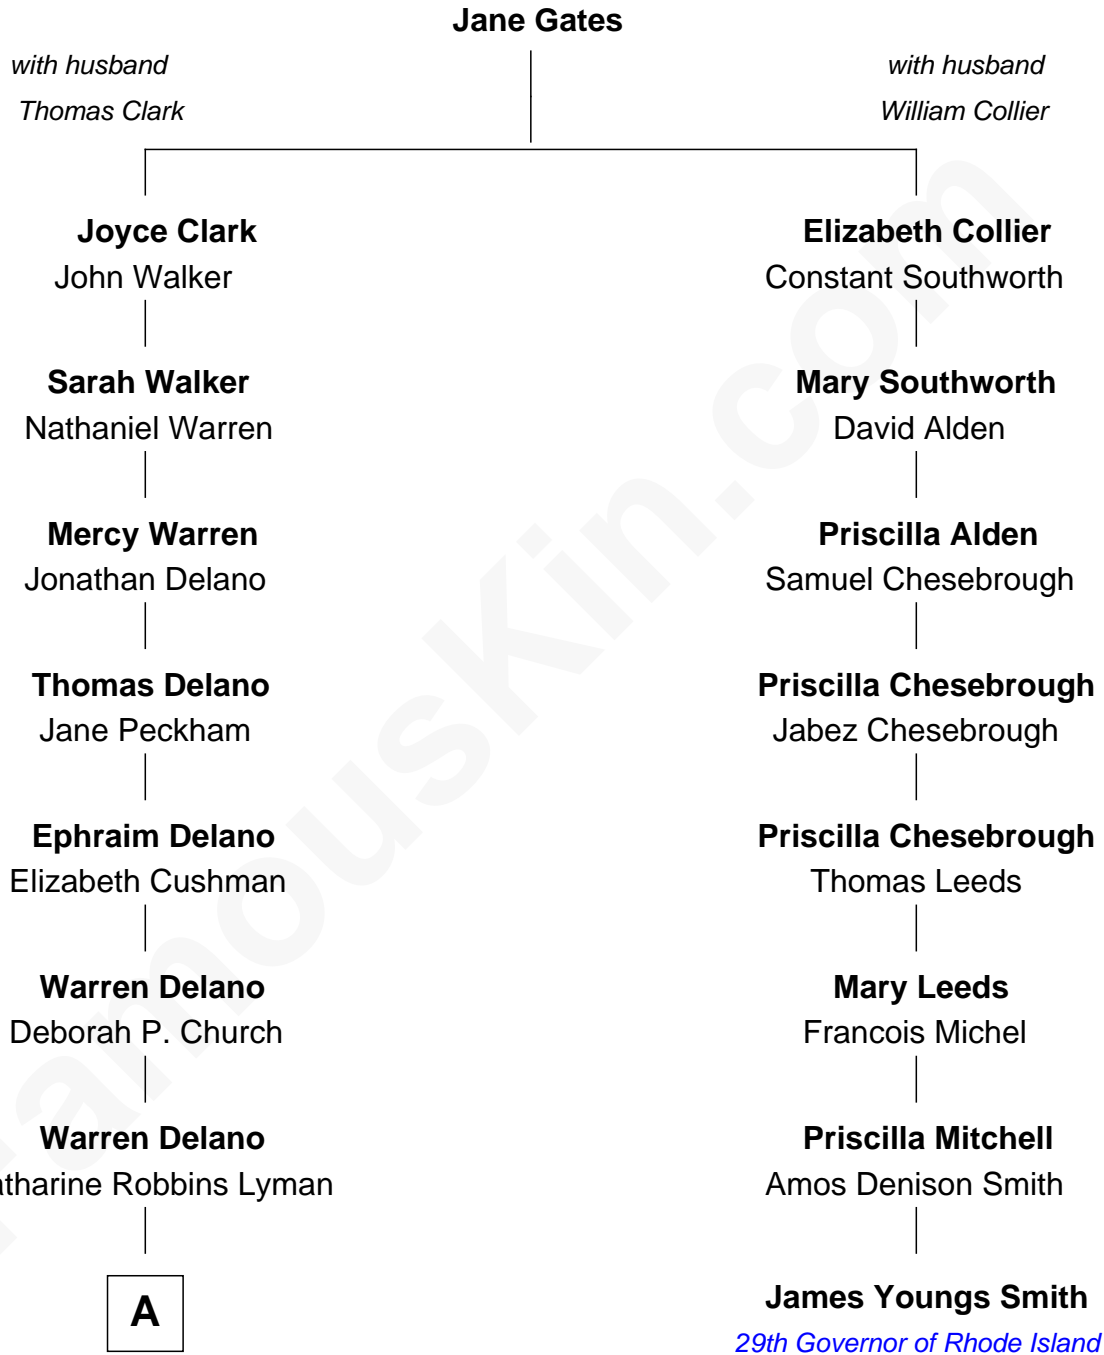

FamousKin.com
Relationship Chart of
Franklin D. Roosevelt
32nd U.S. President

7th cousin 1 time removed of
James Youngs Smith
29th Governor of Rhode Island

A

|
Sara Delano
James Roosevelt

|
Franklin D. Roosevelt
32nd U.S. President

FamousKin.com