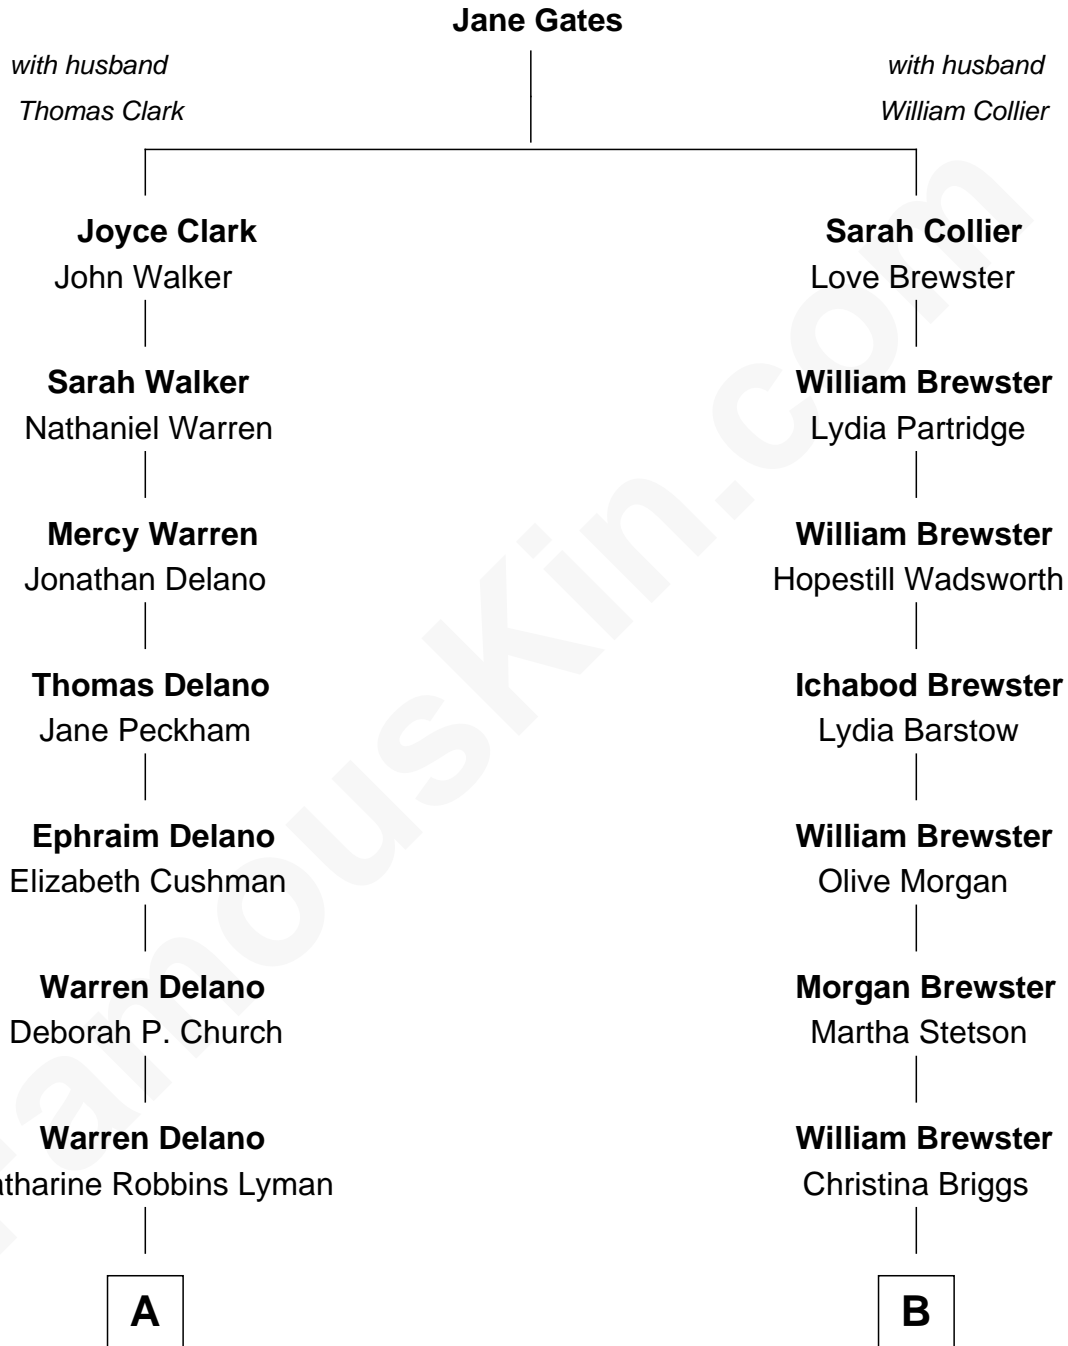

FamousKin.com
Relationship Chart of
Franklin D. Roosevelt
32nd U.S. President

8th cousin 1 time removed of
Owen Brewster
54th Governor of Maine

A

Sara Delano
James Roosevelt

Franklin D. Roosevelt
32nd U.S. President

B

Abiatha B. Brewster
Clara Warren

William Edmund Brewster
Carrie S. Bridges

Owen Brewster
54th Governor of Maine

FamousKin.com