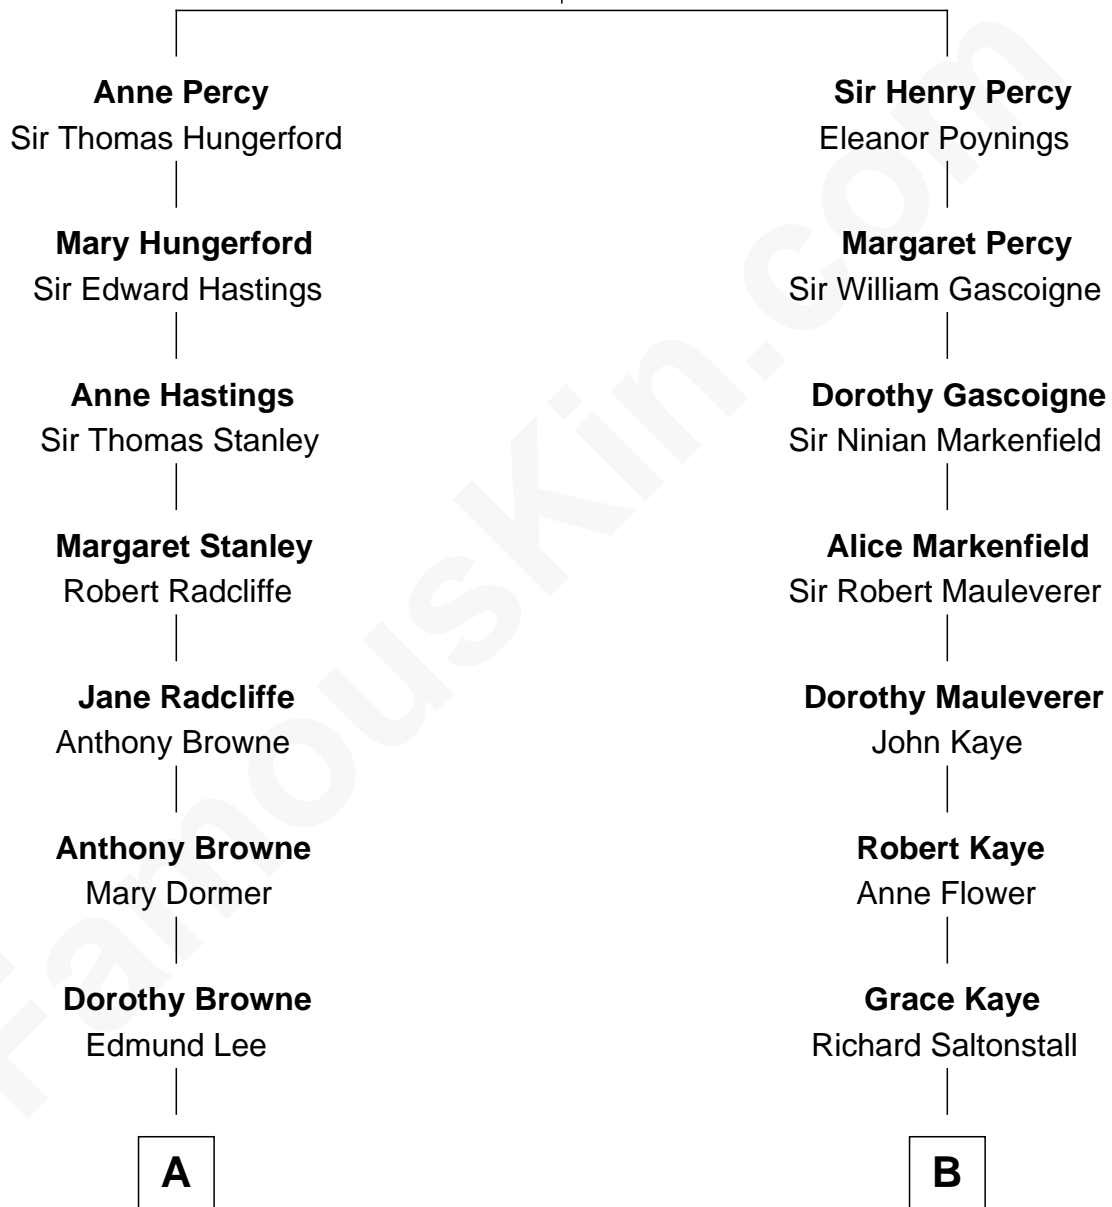

**FamousKin.com**  
**Relationship Chart of**  
**Franklin D. Roosevelt**  
*32nd U.S. President*

16th cousin 2 times removed of

**Story Musgrave**  
*NASA Astronaut*

**Sir Henry Percy**  
 Eleanor Neville

C

—  
**Marguerite Swann**

Percy Musgrave

—  
**Story Musgrave**

*NASA Astronaut*

FamousKin.com