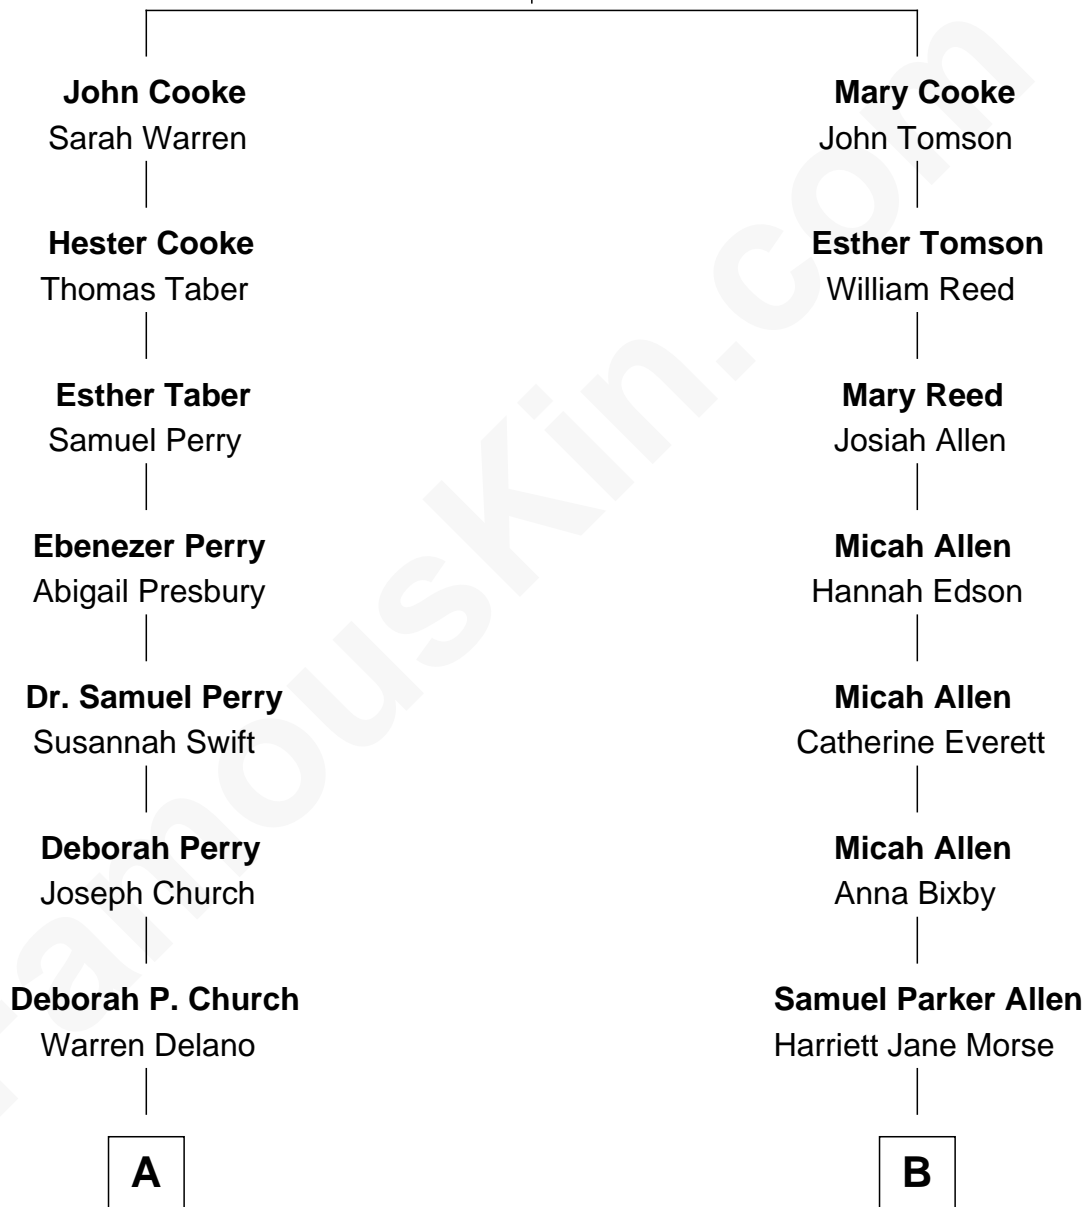

FamousKin.com
Relationship Chart of
Franklin D. Roosevelt
32nd U.S. President

9th cousin 1 time removed of

Story Musgrave
NASA Astronaut

Francis Cooke
 Hester le Mahieu

A

Warren Delano
Catharine Robbins Lyman

Sara Delano
James Roosevelt

Franklin D. Roosevelt
32nd U.S. President

B

Harriett Ann Allen
Dr. Charles Burnham Porter

Edith Elise Porter
Dr. Percy B. Musgrave

Percy Musgrave
Marguerite Swann

Story Musgrave
NASA Astronaut