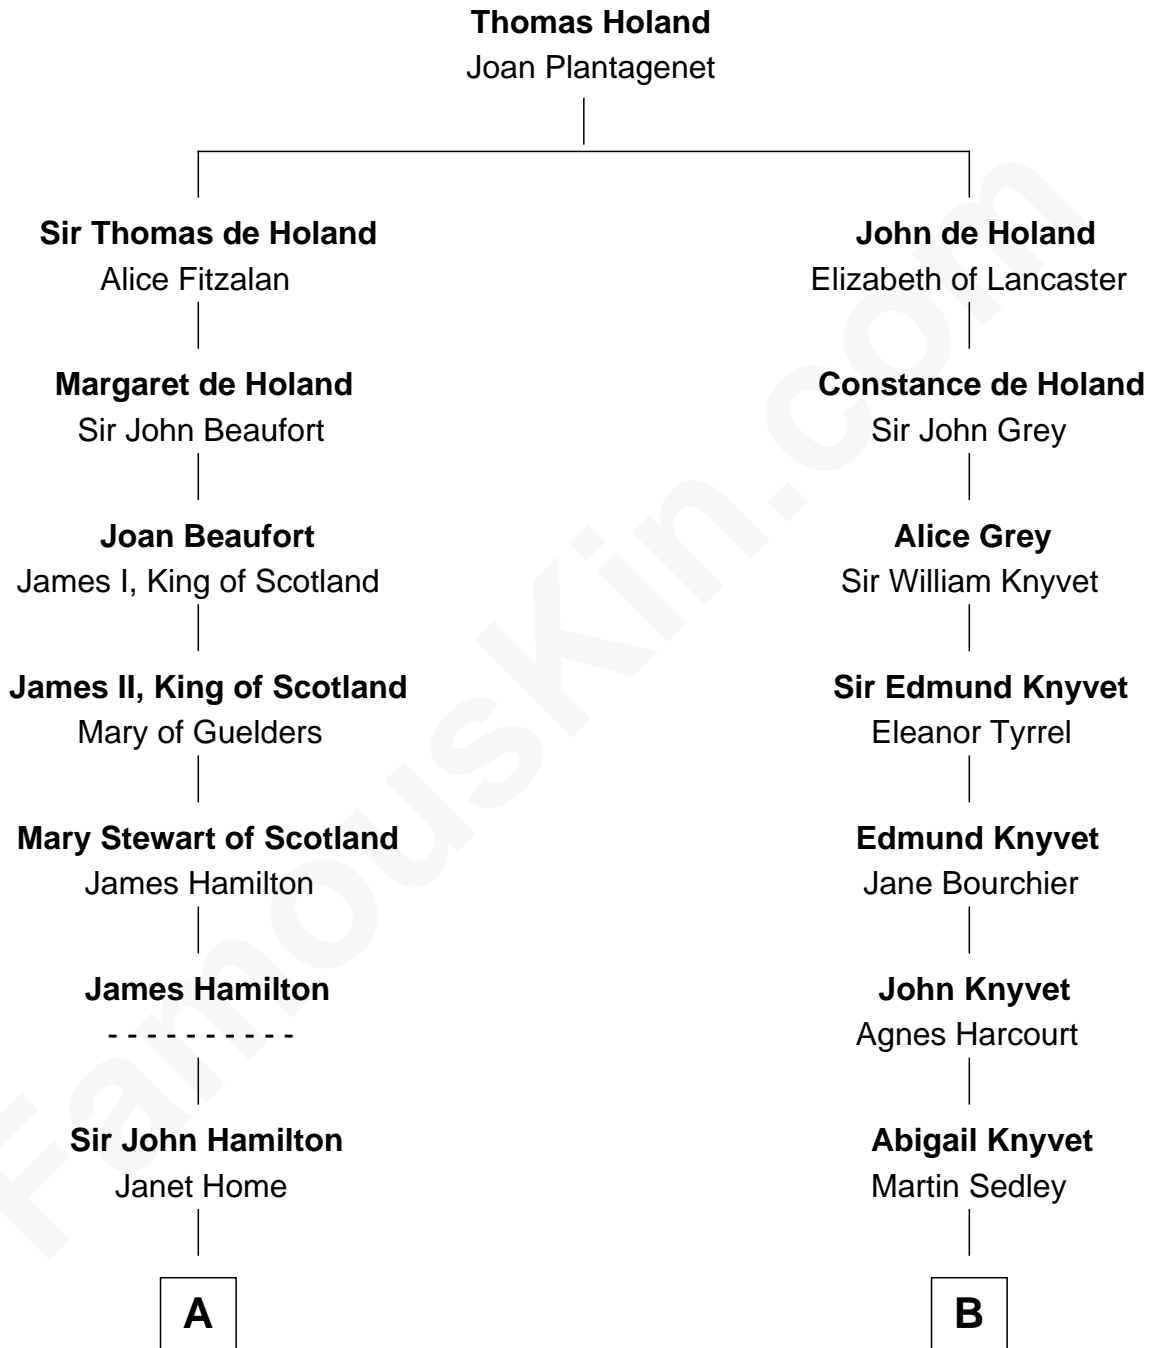

**FamousKin.com**  
**Relationship Chart of**  
**Franklin D. Roosevelt**  
*32nd U.S. President*

19th cousin 1 time removed of

**Story Musgrave**  
*NASA Astronaut*

**C**

**Anne Jean Robbins**  
Judge Joseph Lyman

**Catharine Robbins Lyman**  
Warren Delano

**Sara Delano**  
James Roosevelt

**Franklin D. Roosevelt**  
*NASA Astronaut*

**D**

**Marguerite Gray**  
John Butler Swann

**Marguerite Swann**  
Percy Musgrave

**Story Musgrave**  
*NASA Astronaut*