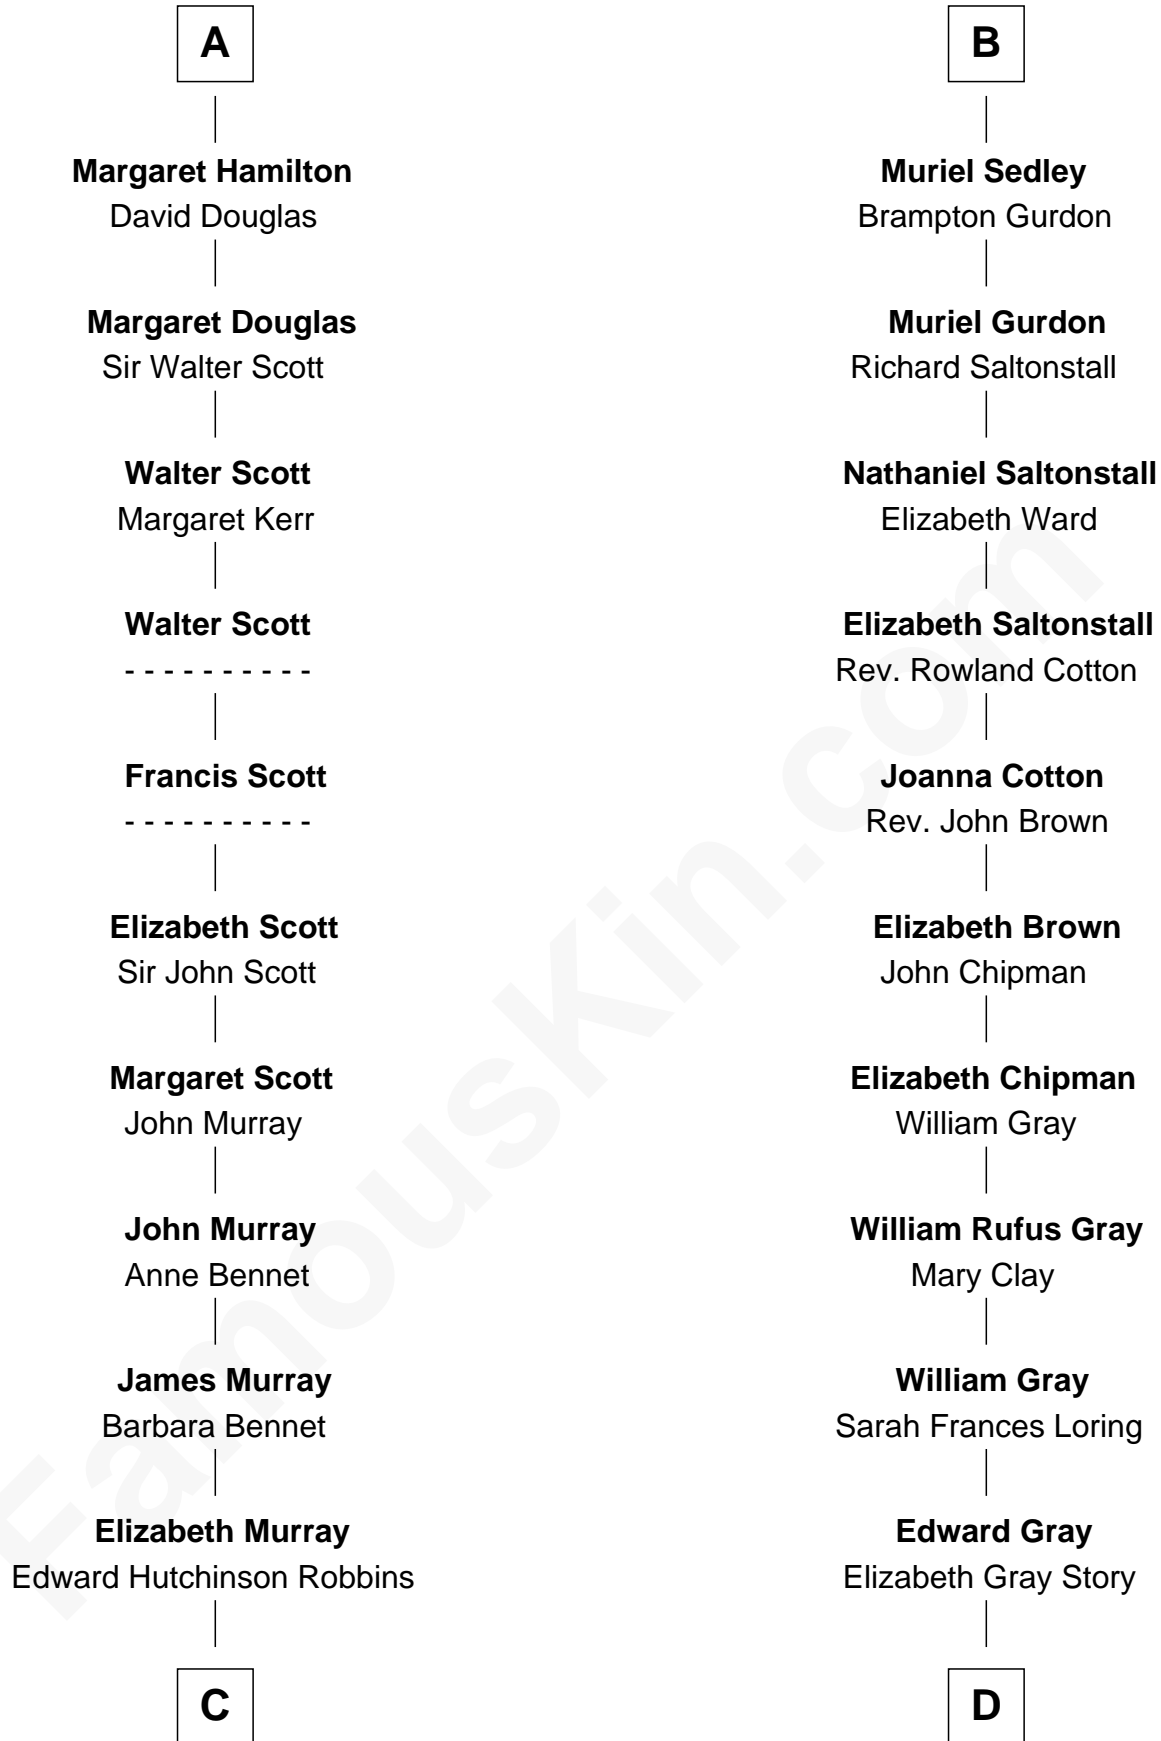

**FamousKin.com**  
**Relationship Chart of**  
**Franklin D. Roosevelt**  
*32nd U.S. President*

19th cousin 1 time removed of

**Story Musgrave**  
*NASA Astronaut*

**C**

**Anne Jean Robbins**  
Judge Joseph Lyman

**Catharine Robbins Lyman**  
Warren Delano

**Sara Delano**  
James Roosevelt

**Franklin D. Roosevelt**  
*NASA Astronaut*

**D**

**Marguerite Gray**  
John Butler Swann

**Marguerite Swann**  
Percy Musgrave

**Story Musgrave**  
*NASA Astronaut*