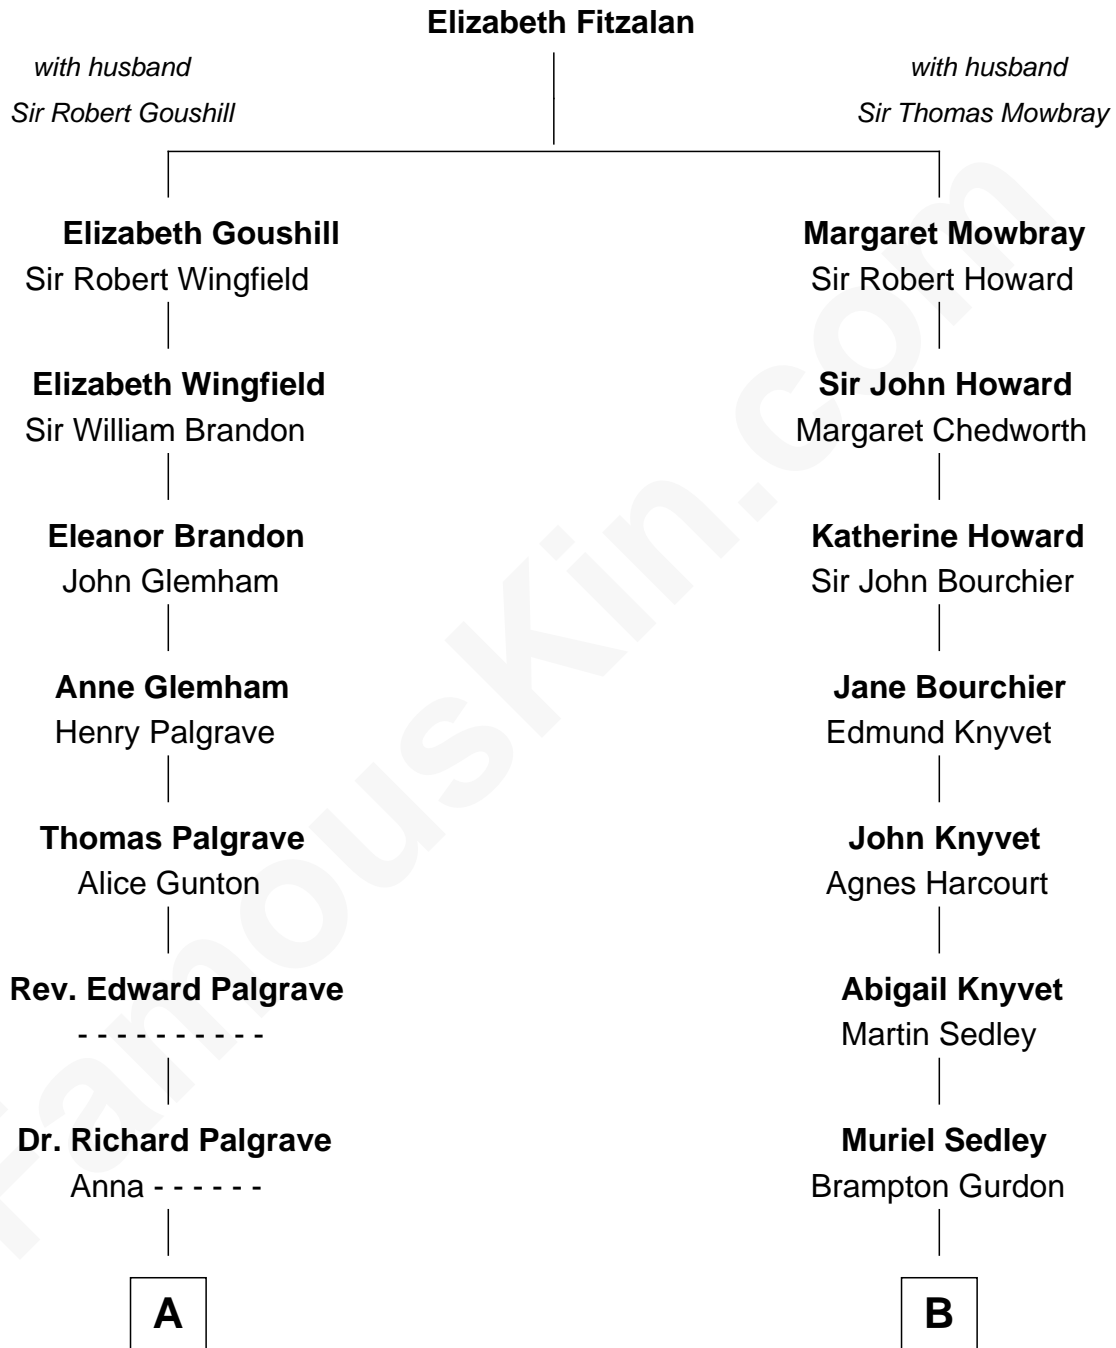

**FamousKin.com**  
**Relationship Chart of**  
**Franklin D. Roosevelt**  
*32nd U.S. President*

15th cousin 3 times removed of

**Story Musgrave**  
*NASA Astronaut*

C

|  
**Marguerite Swann**

Percy Musgrave

|  
**Story Musgrave**

*NASA Astronaut*

FamousKin.com