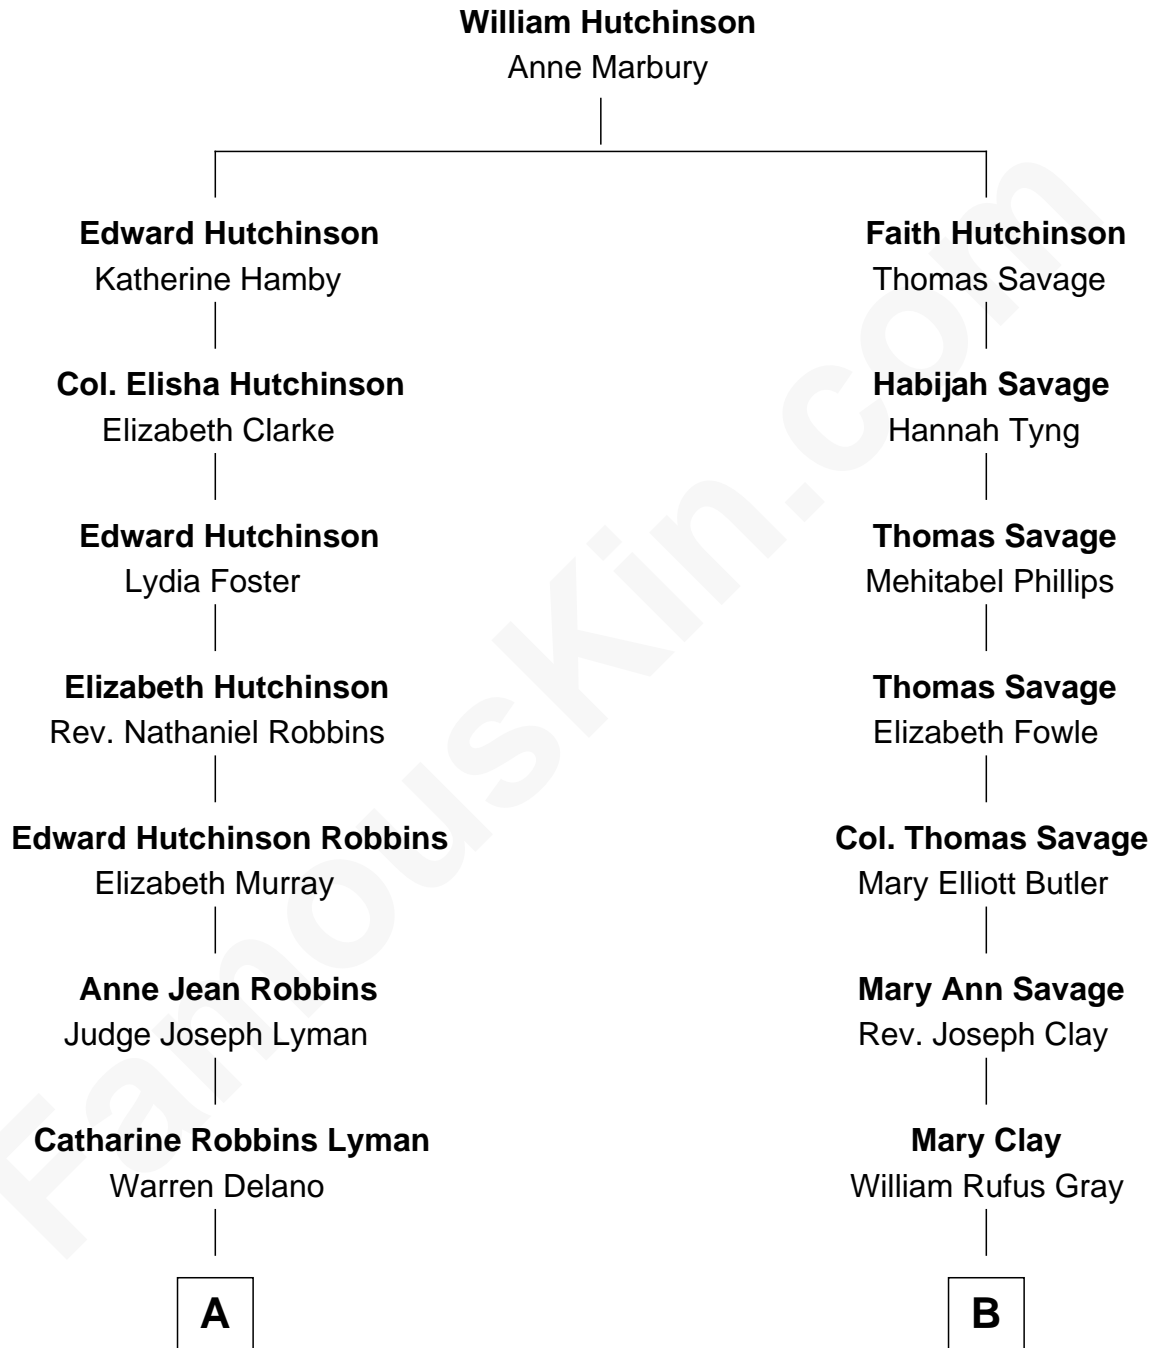

FamousKin.com
Relationship Chart of
Franklin D. Roosevelt
32nd U.S. President

8th cousin 3 times removed of

Story Musgrave
NASA Astronaut

A

Sara Delano
James Roosevelt

Franklin D. Roosevelt
32nd U.S. President

B

William Gray
Sarah Frances Loring

Edward Gray
Elizabeth Gray Story

Marguerite Gray
John Butler Swann

Marguerite Swann
Percy Musgrave

Story Musgrave
NASA Astronaut