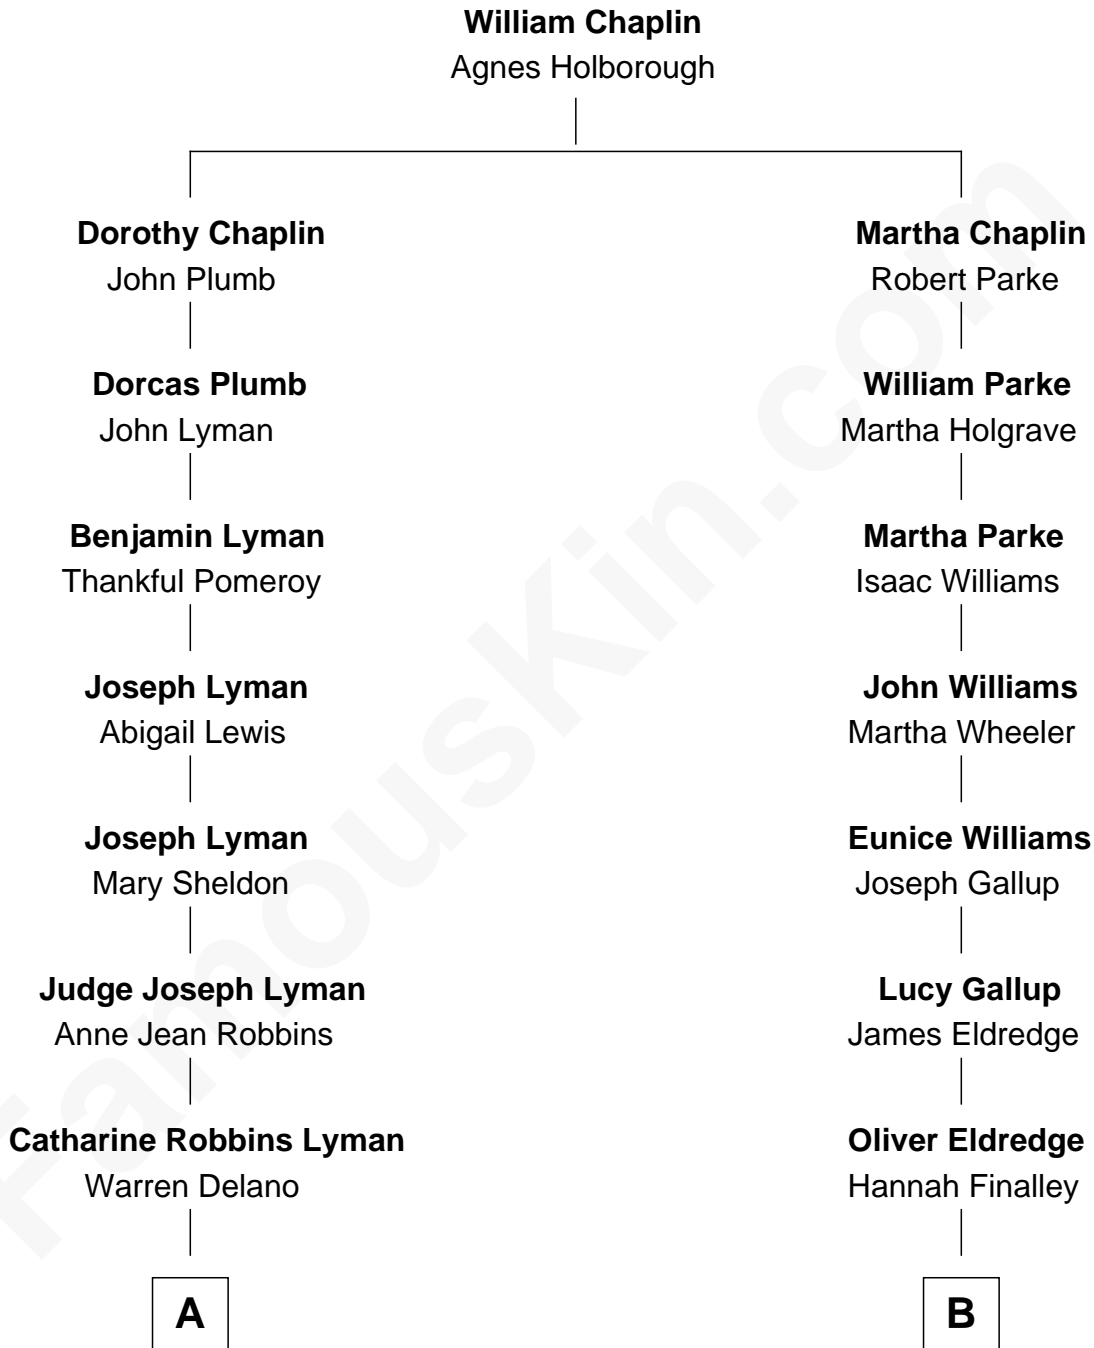

**FamousKin.com**  
**Relationship Chart of**  
**Franklin D. Roosevelt**  
*32nd U.S. President*

**8th cousin of**  
**Thomas Waldo Story**  
*English/American Sculptor*

**A**

**Sara Delano**  
James Roosevelt

**Franklin D. Roosevelt**  
*32nd U.S. President*

**B**

**Emelyn Eldredge**  
William Wetmore Story

**Thomas Waldo Story**  
*English/American Sculptor*

FamousKin.com