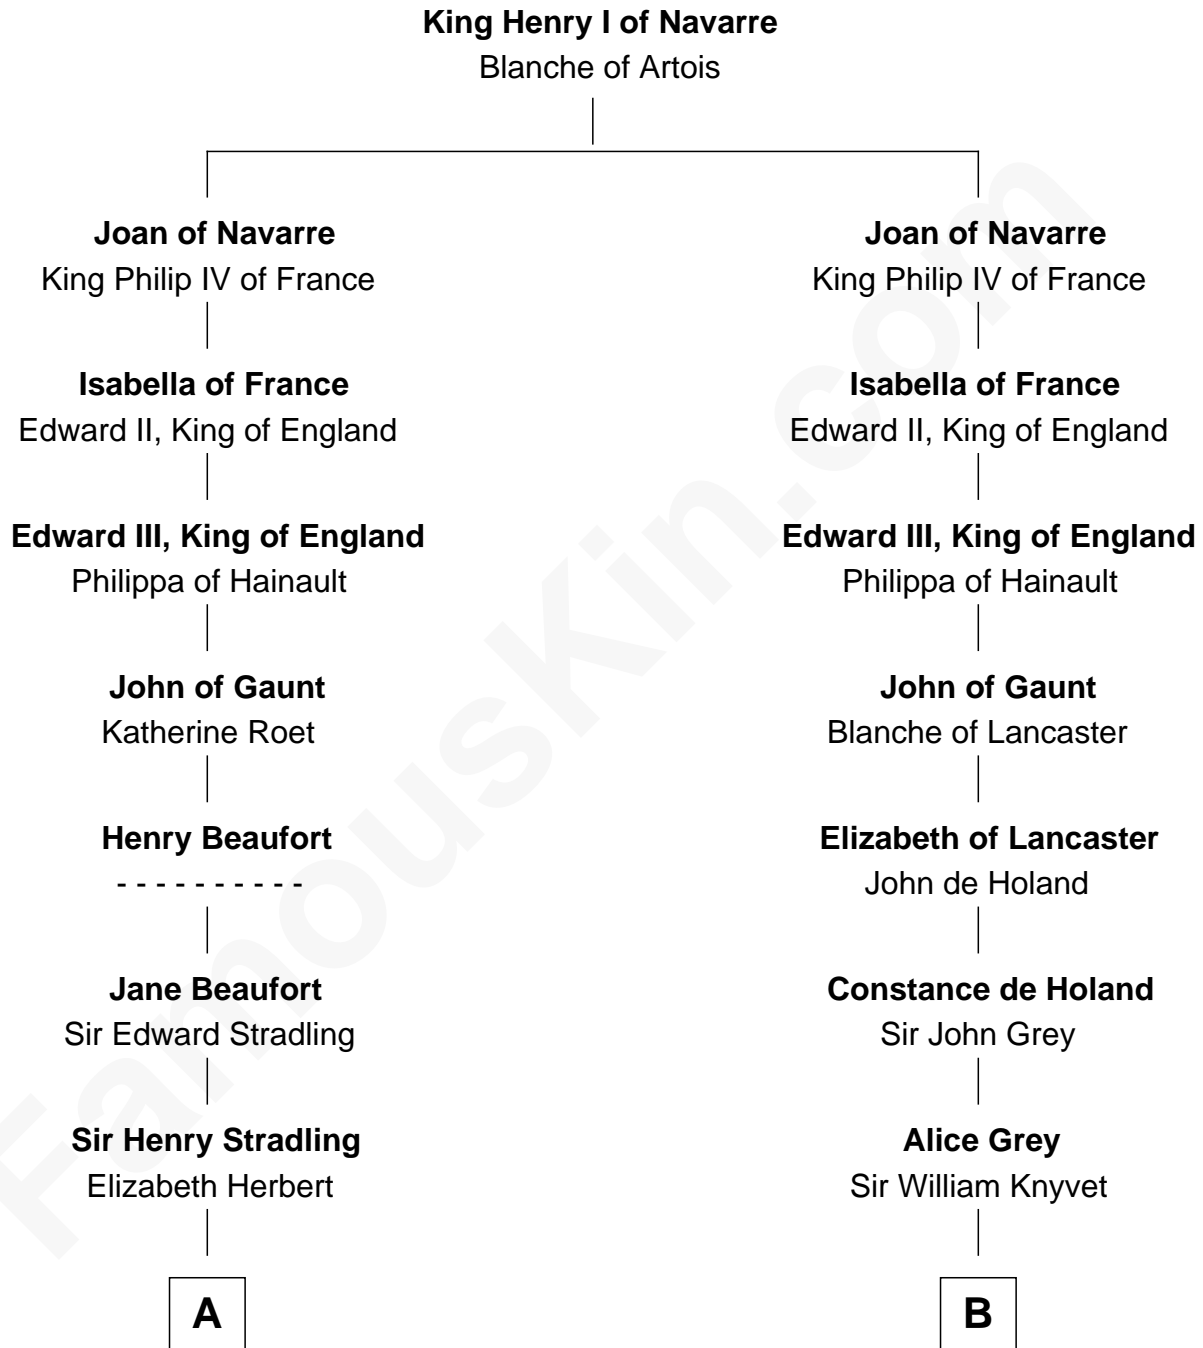

FamousKin.com
Relationship Chart of
Franklin D. Roosevelt
32nd U.S. President

19th cousin 2 times removed of
Horace Gray
U.S. Supreme Court Justice

C

Rebecca Smith

John Aspinwall

John Aspinwall

Susan Howland

Mary Rebecca Aspinwall

Isaac Daniel Roosevelt

James Roosevelt

Sara Delano

Franklin D. Roosevelt

32nd U.S. President

D

Elizabeth Chipman