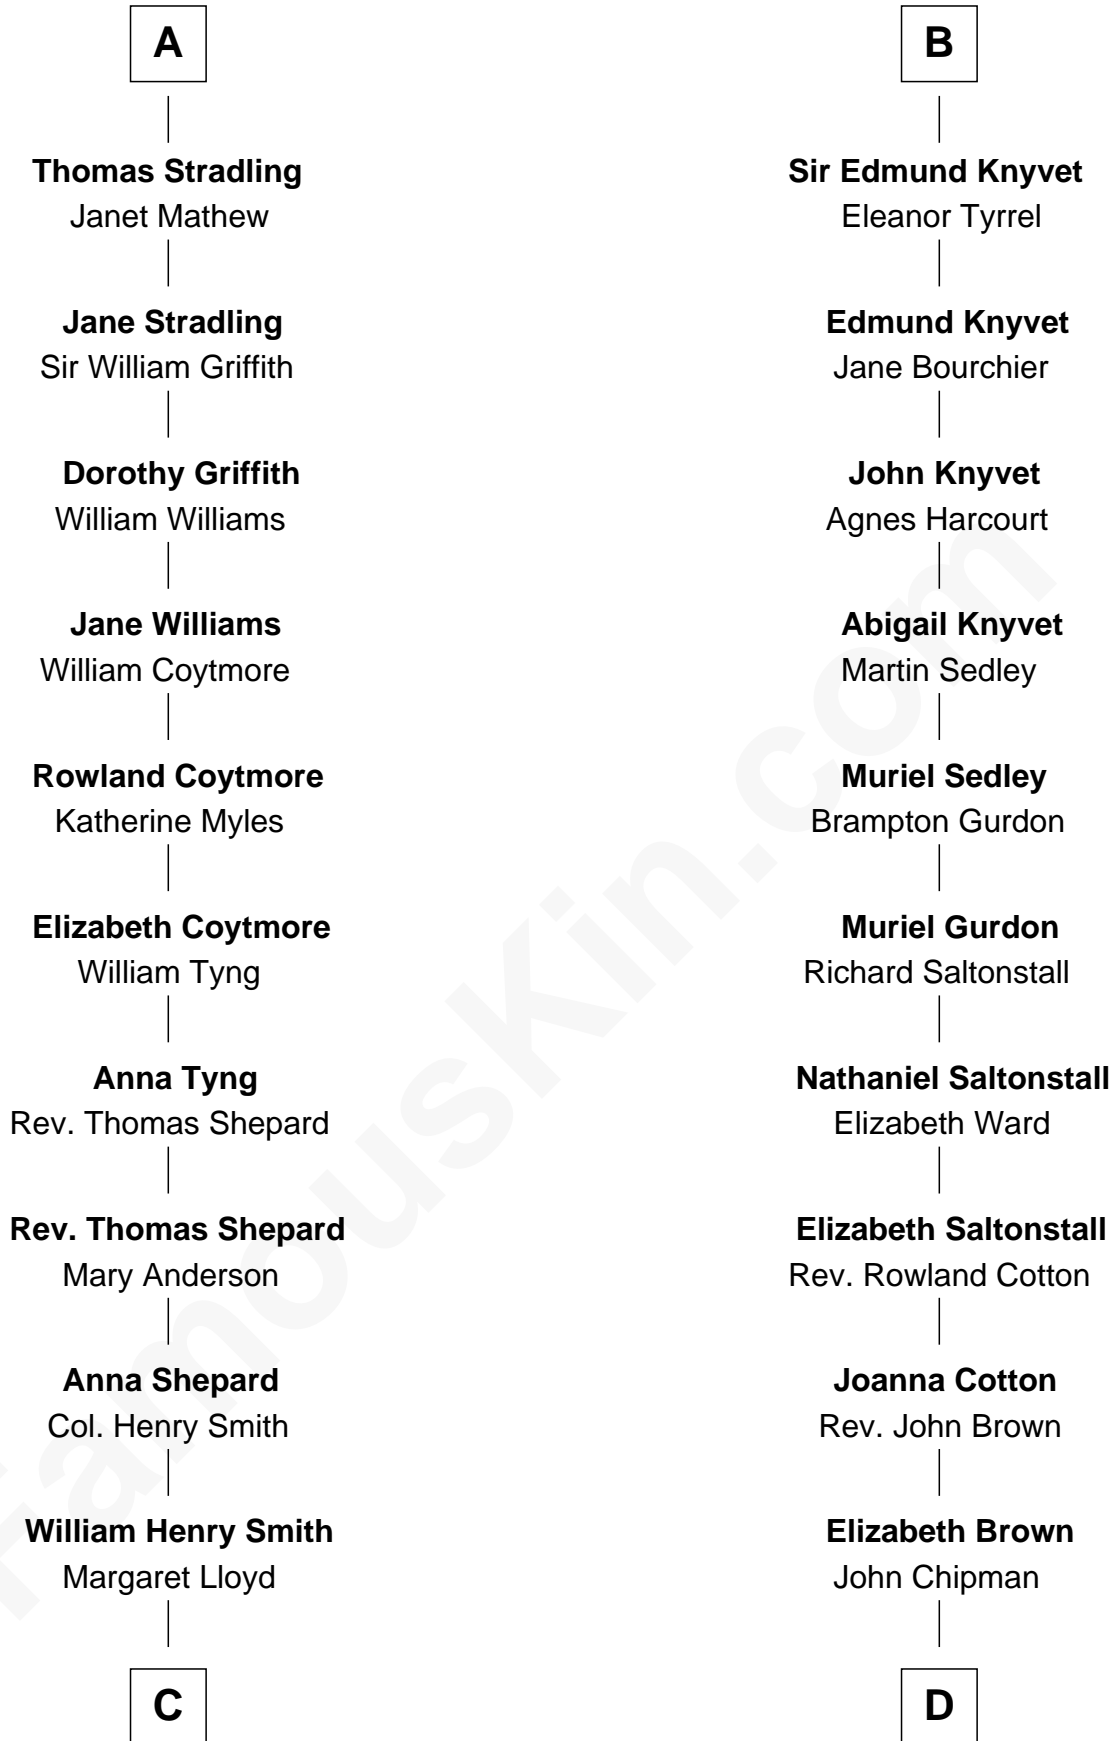

FamousKin.com
Relationship Chart of
Franklin D. Roosevelt
32nd U.S. President

19th cousin 2 times removed of
Horace Gray
U.S. Supreme Court Justice

C

Rebecca Smith

John Aspinwall

John Aspinwall

Susan Howland

Mary Rebecca Aspinwall

Isaac Daniel Roosevelt

James Roosevelt

Sara Delano

Franklin D. Roosevelt

32nd U.S. President

D

Elizabeth Chipman