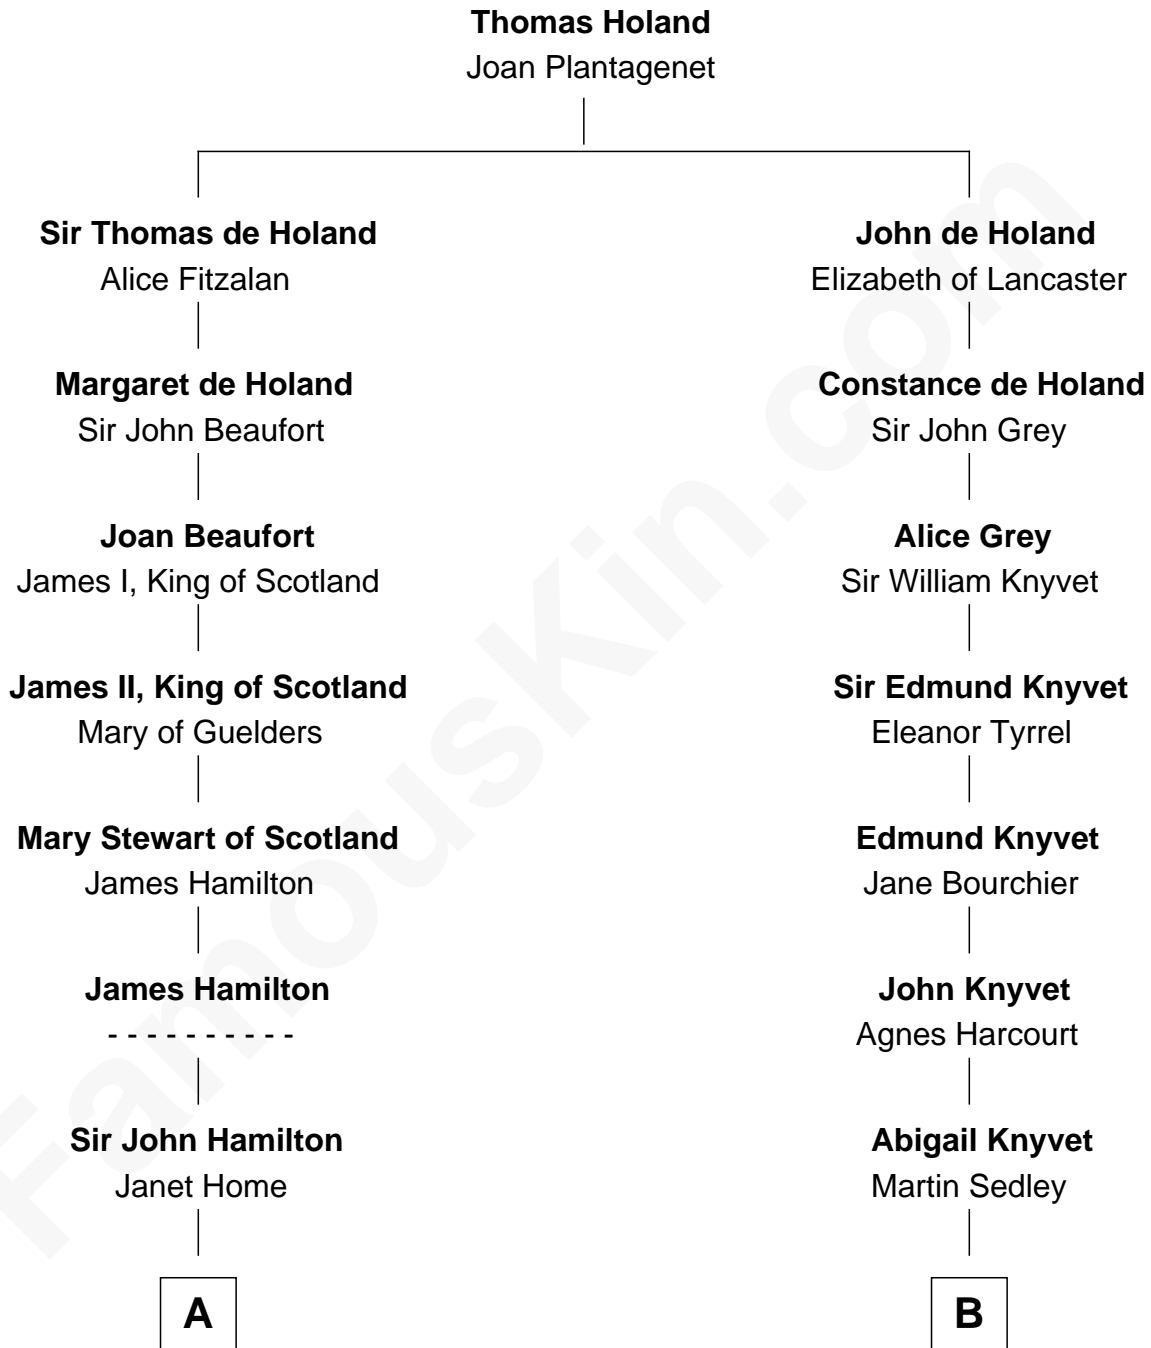

FamousKin.com
Relationship Chart of
Franklin D. Roosevelt
32nd U.S. President

15th cousin 5 times removed of
Horace Gray
U.S. Supreme Court Justice

C

—
Anne Jean Robbins
Judge Joseph Lyman

—
Catharine Robbins Lyman
Warren Delano

—
Sara Delano
James Roosevelt

—
Franklin D. Roosevelt
32nd U.S. President

FamousKin.com