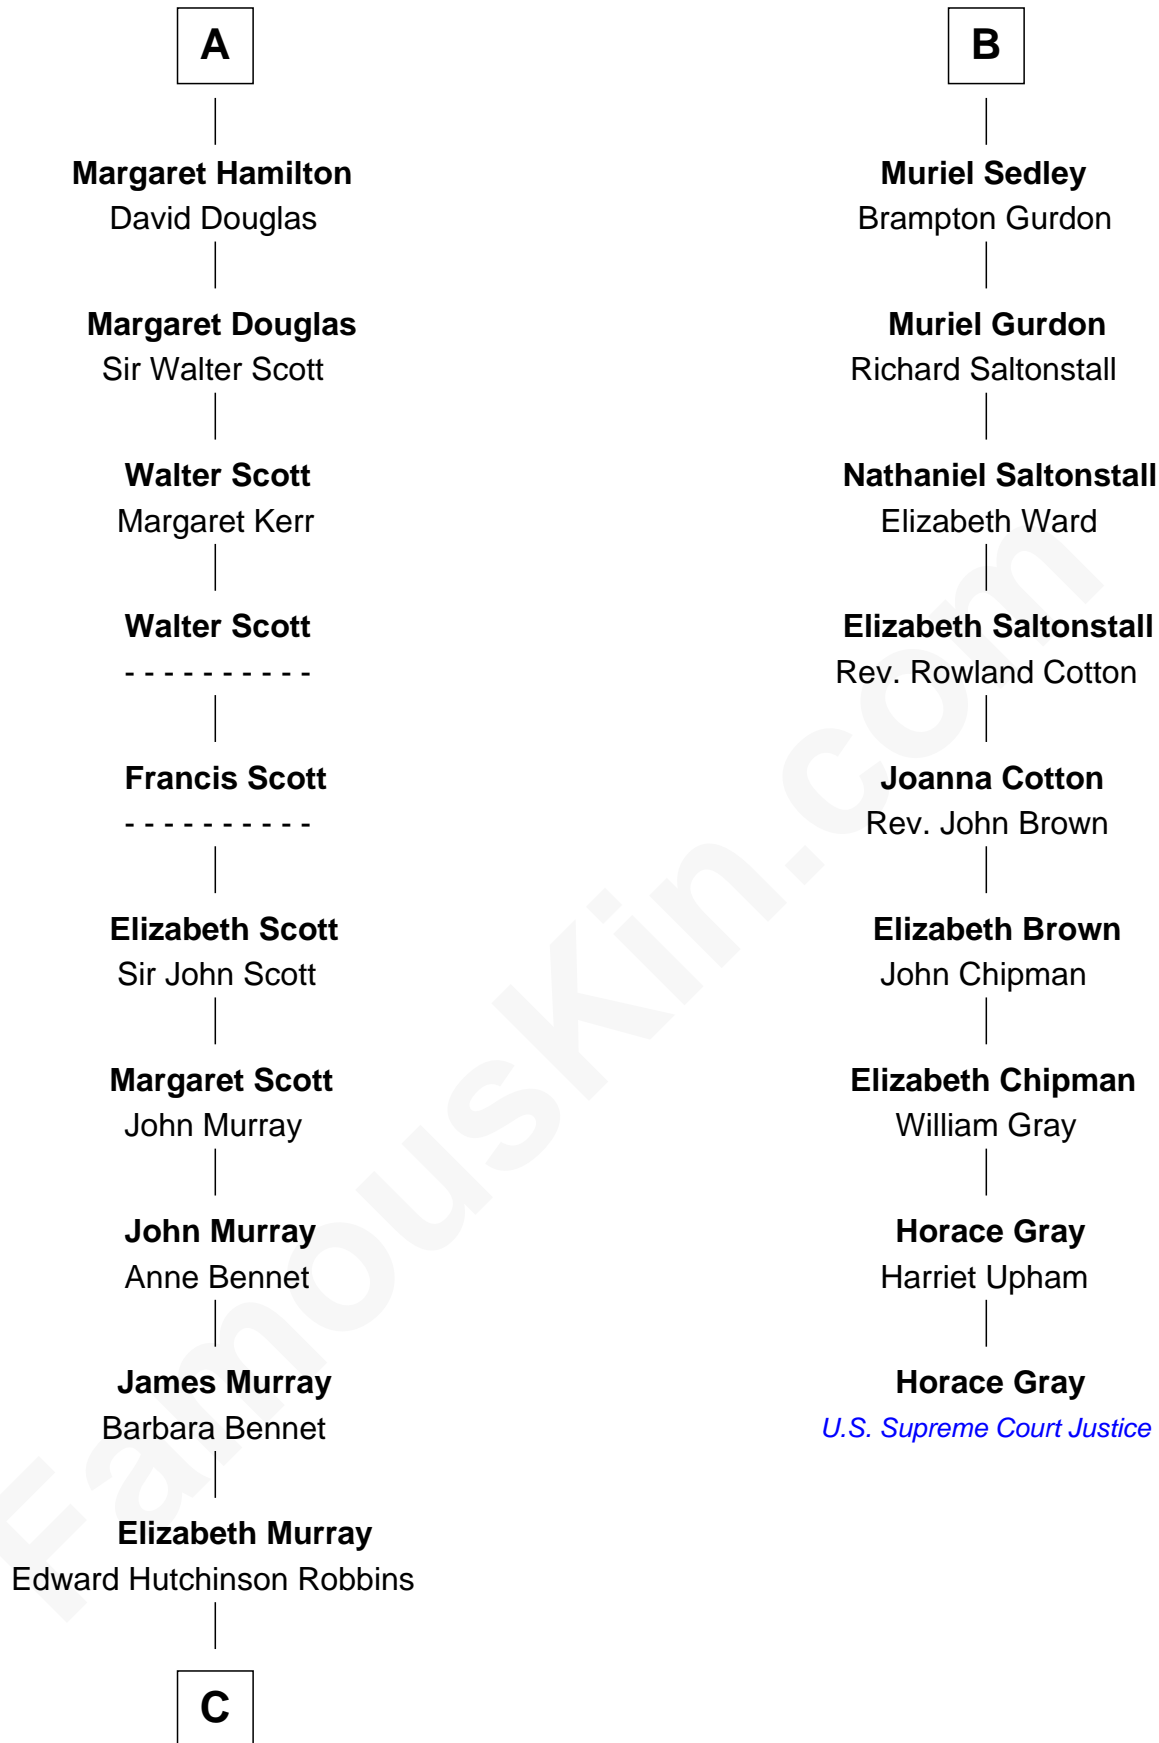

FamousKin.com
Relationship Chart of
Franklin D. Roosevelt
32nd U.S. President

15th cousin 5 times removed of
Horace Gray
U.S. Supreme Court Justice

C

—
Anne Jean Robbins
Judge Joseph Lyman

—
Catharine Robbins Lyman
Warren Delano

—
Sara Delano
James Roosevelt

—
Franklin D. Roosevelt
32nd U.S. President

FamousKin.com