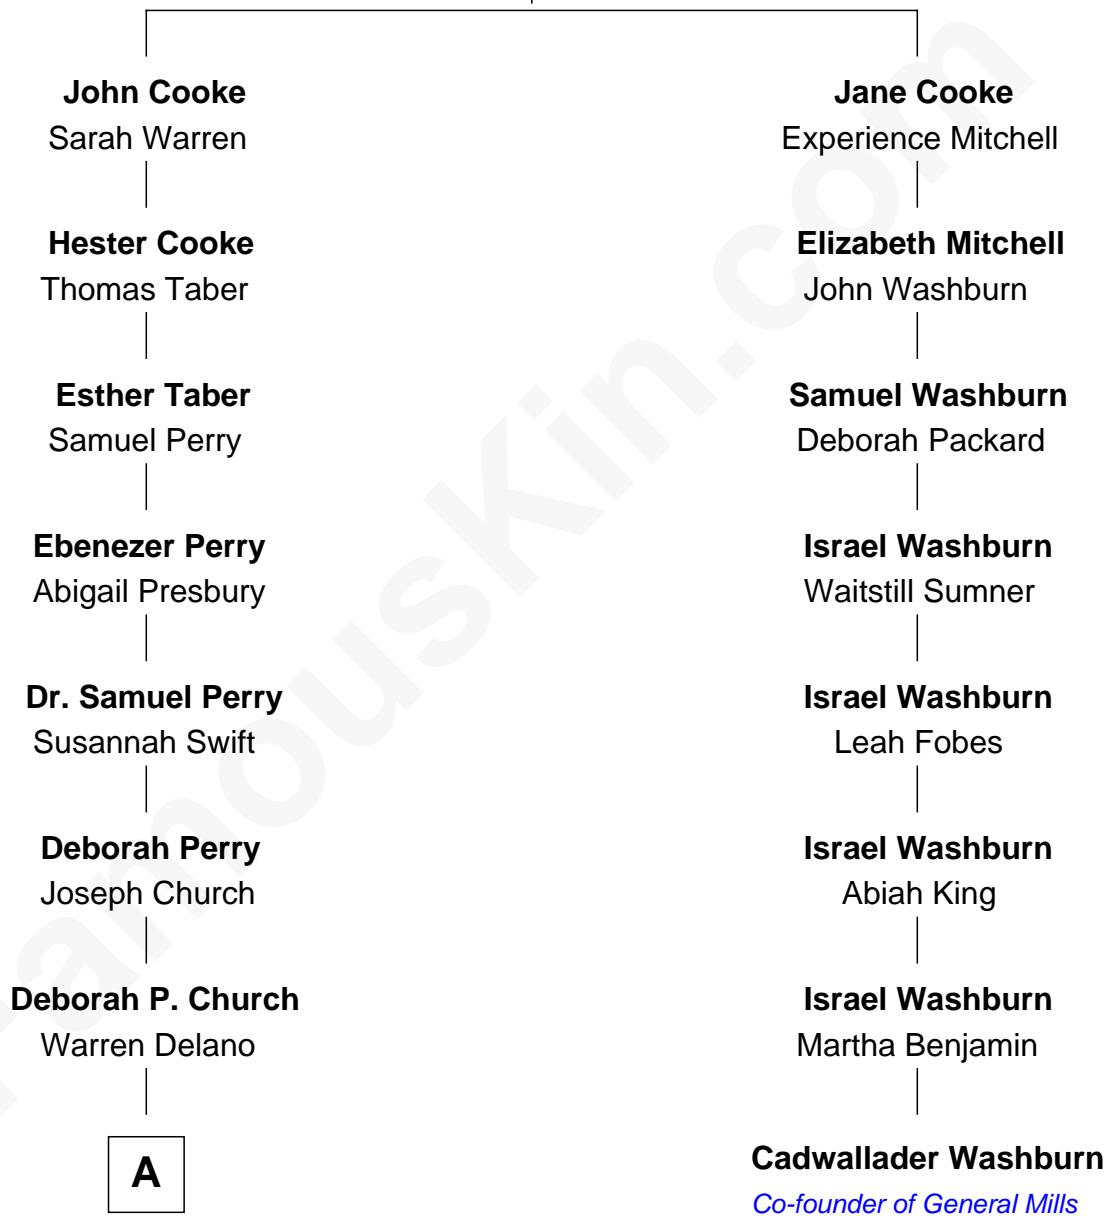

FamousKin.com
Relationship Chart of
Franklin D. Roosevelt
32nd U.S. President

7th cousin 2 times removed of

Cadwallader Washburn

Co-founder of General Mills and 11th Governor of Wisconsin

Francis Cooke
 Hester le Mahieu

A

—
Warren Delano
Catharine Robbins Lyman

—
Sara Delano
James Roosevelt

—
Franklin D. Roosevelt
32nd U.S. President

FamousKin.com