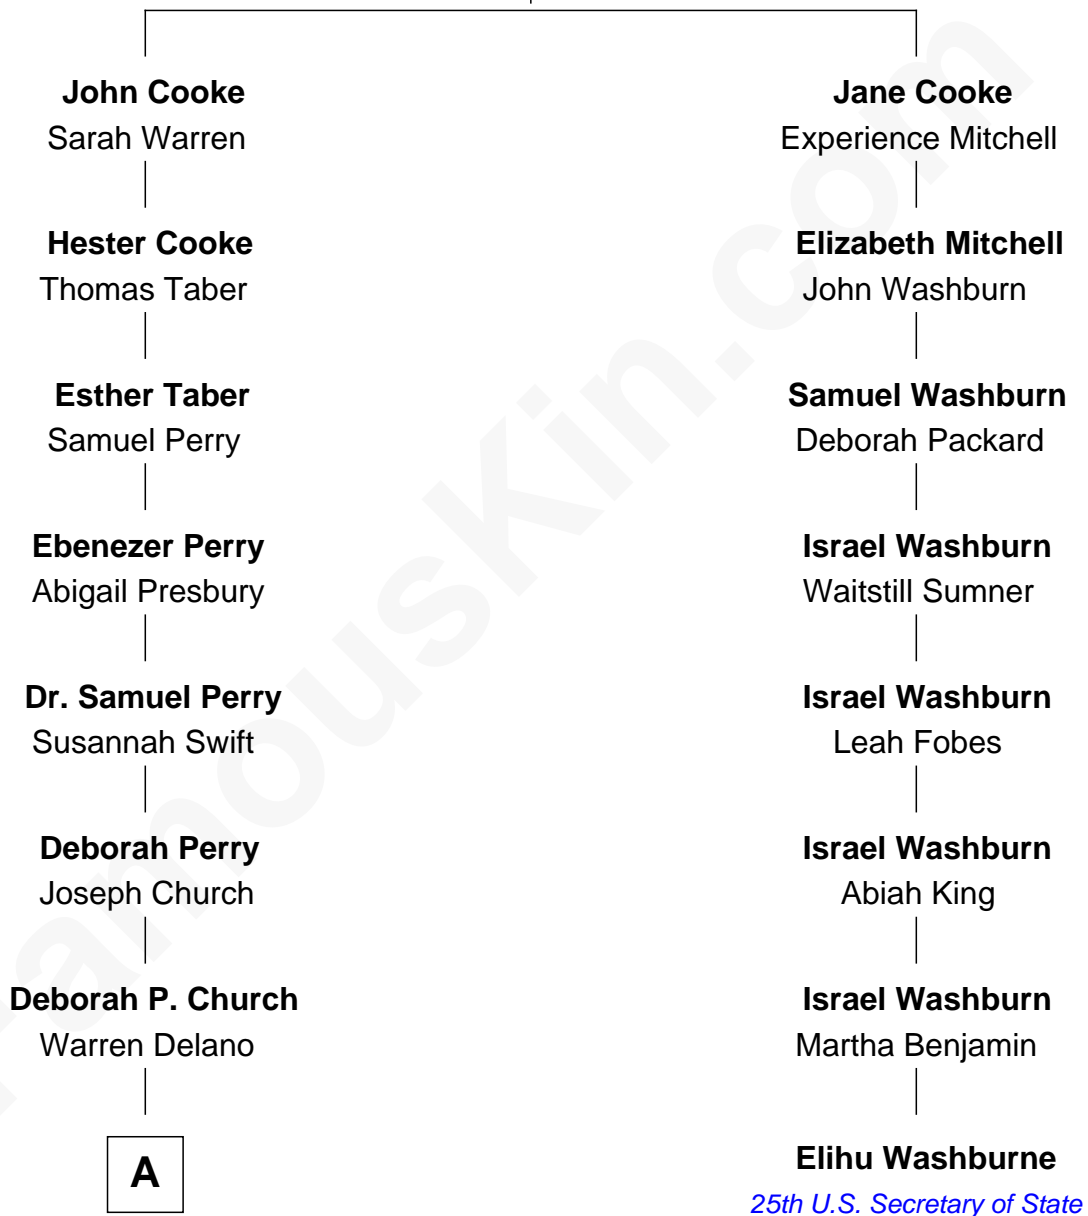

**FamousKin.com**  
**Relationship Chart of**  
**Franklin D. Roosevelt**  
*32nd U.S. President*

**7th cousin 2 times removed of**  
**Elihu Washburne**  
*25th U.S. Secretary of State*

**Francis Cooke**  
 Hester le Mahieu

**A**

—  
**Warren Delano**  
Catharine Robbins Lyman

—  
**Sara Delano**  
James Roosevelt

—  
**Franklin D. Roosevelt**  
*32nd U.S. President*

FamousKin.com