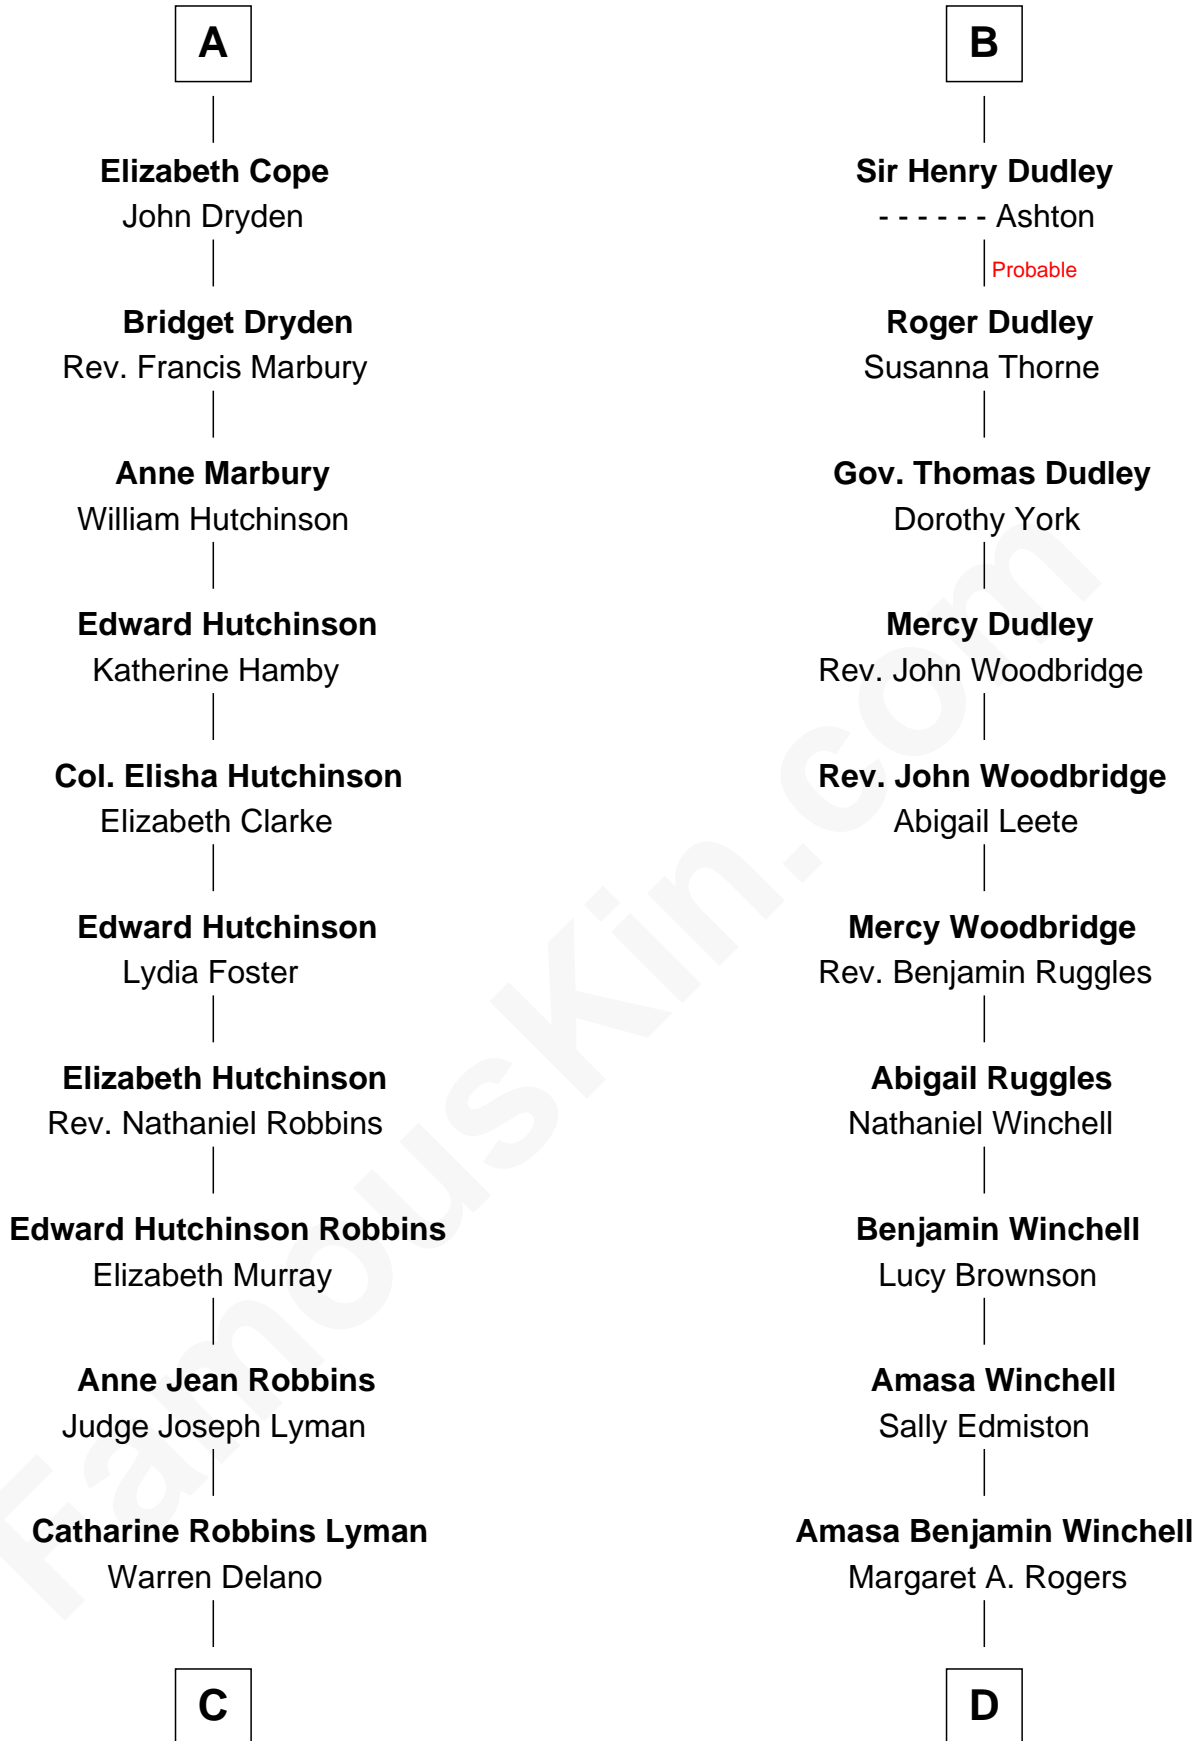

FamousKin.com
Relationship Chart of
Franklin D. Roosevelt
32nd U.S. President

18th cousin 3 times removed of

Anna Faris
TV and Movie Actress

C

Sara Delano
James Roosevelt

Franklin D. Roosevelt
32nd U.S. President

D

Roger Williams Winchell
Arminta Vance

Veronica Ream Winchell
John Bathurst

Winchell Bathurst
Minnie Madie Meins

Karen Louise Bathurst
John Homan Faris

Anna Faris
TV and Movie Actress