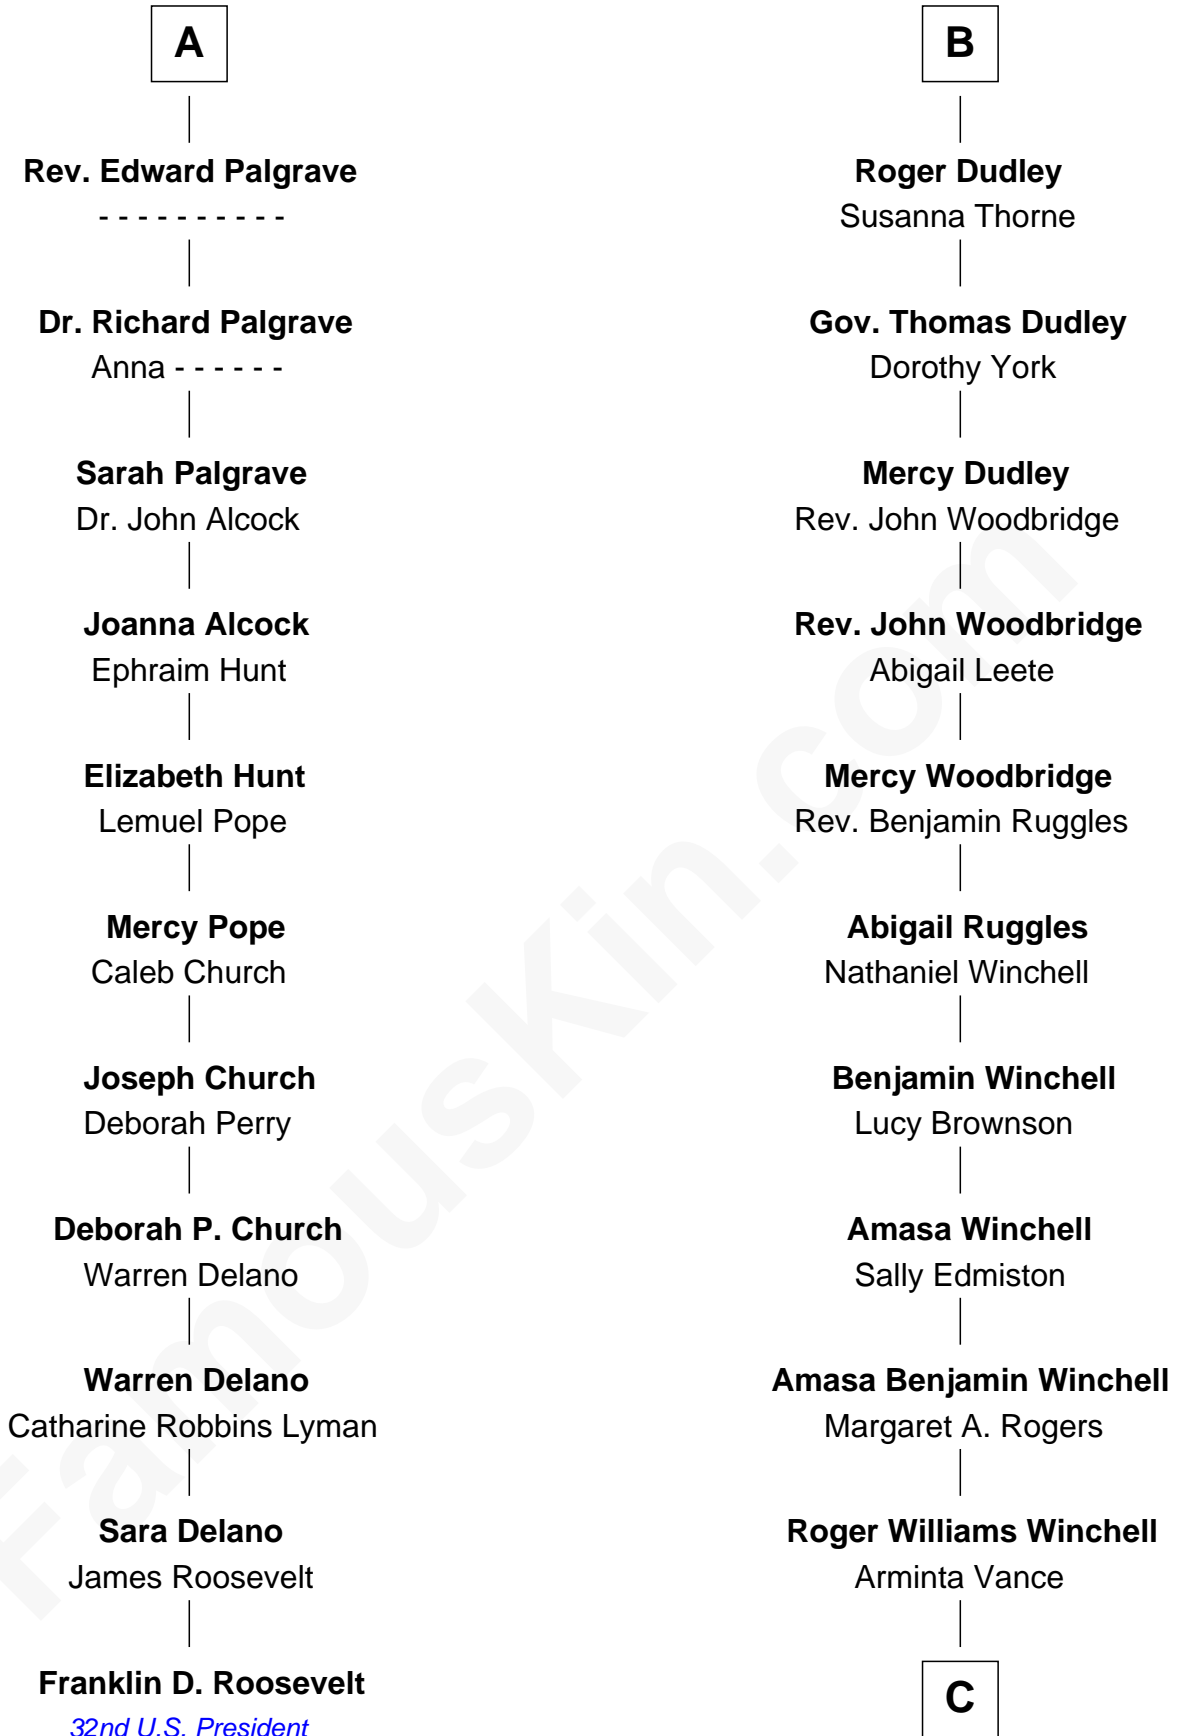

**FamousKin.com**  
**Relationship Chart of**  
**Franklin D. Roosevelt**  
*32nd U.S. President*

17th cousin 3 times removed of

**Anna Faris**  
*TV and Movie Actress*

C

**Veronica Ream Winchell**

John Bathurst

**Winchell Bathurst**

Minnie Madie Meins

**Karen Louise Bathurst**

John Homan Faris

**Anna Faris**

*TV and Movie Actress*