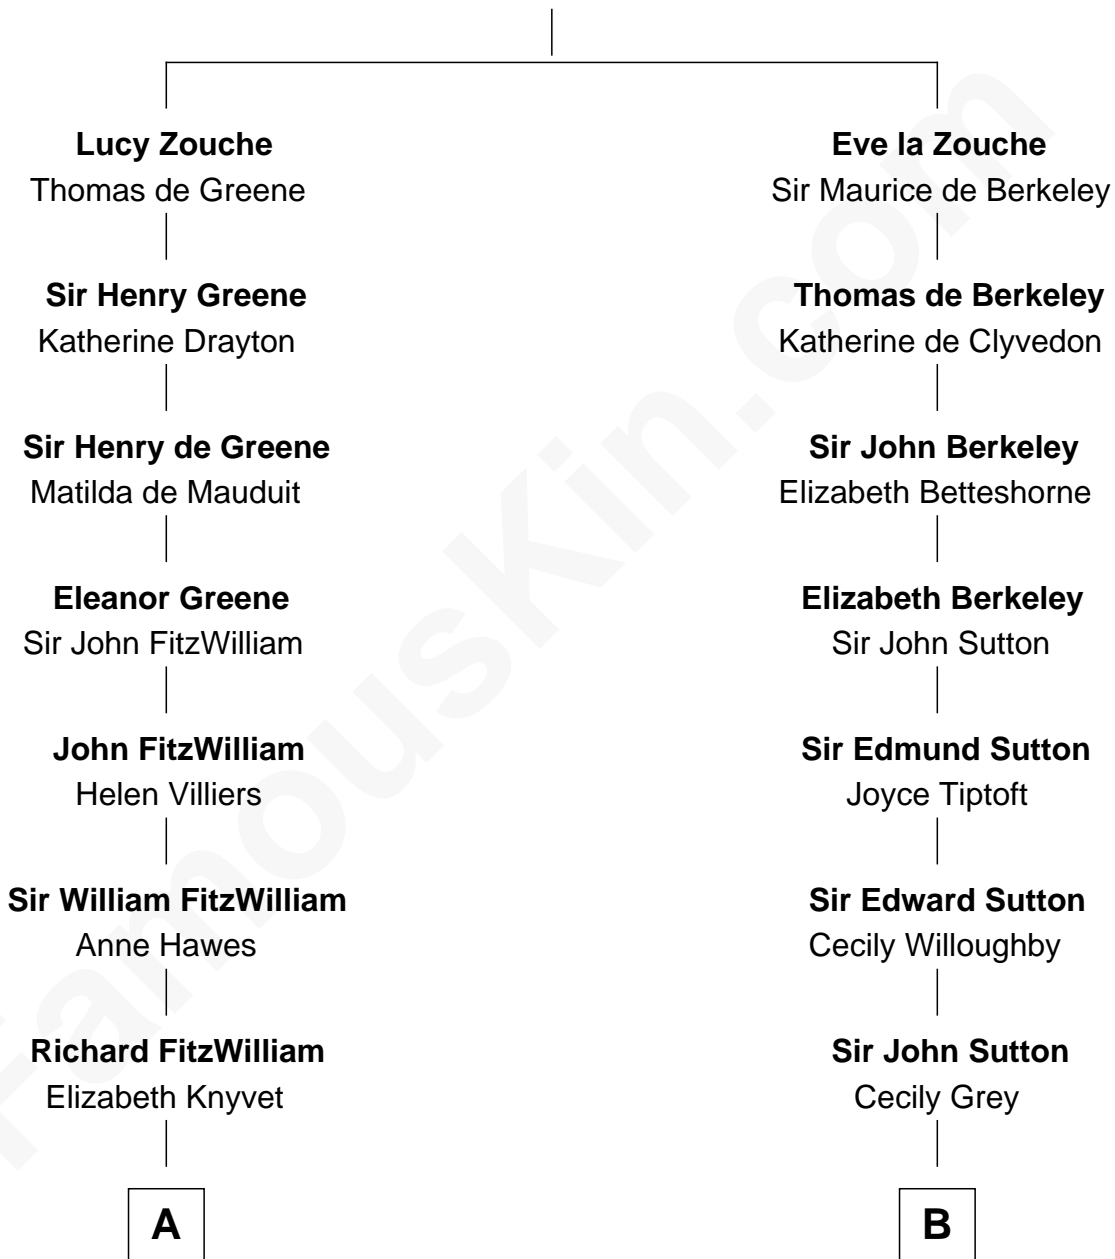

FamousKin.com
Relationship Chart of
Franklin D. Roosevelt
32nd U.S. President

18th cousin 3 times removed of

Anna Faris
TV and Movie Actress

Eudo la Zouche
 Milicent de Cantilupe

C

James Roosevelt

Sara Delano

Franklin D. Roosevelt

32nd U.S. President

D

Roger Williams Winchell

Arminta Vance

Veronica Ream Winchell

John Bathurst

Winchell Bathurst